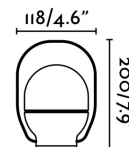

### Specifications

<b>Bulb:</b>	LED 3W 3000K 1W -15H / 2W-10H / 3W 5H RECARGA 3/4 HORAS
<b>Bulb included:</b>	Yes
<b>Transformer:</b>	Driver
<b>Transformer included:</b>	Yes
<b>Voltage:</b>	
<b>Operating Frequency:</b>	
<b>IP:</b>	20
<b>Class:</b>	III
<b>Material:</b>	Polycarbonate and wood
<b>Designer:</b>	NAHTRANG
<b>Recommended bulb:</b>	
<b>Length:</b>	118 mm
<b>Height:</b>	200 mm
<b>Net Weight:</b>	0.32 kg
<b>Volume:</b>	0.00561 m3