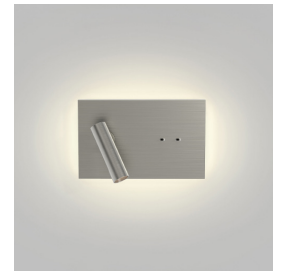

EDGE READER MINI

astro

GENERAL

LOCATION:	Interior
CLASS:	CE (Class I)
IP RATING:	IP20
BATHROOM ZONE:	-
DRIVER REQUIRED:	No
INSTALLATION ORIENTATION:	Wall Mount - Horizontal or Vertical
MAIN MATERIAL:	Metal - Zinc
DIMENSIONS (mm):	H: 241 W: 151 D: 88
CUT OUT HOLE (mm):	-
RECESS DEPTH (mm):	-
FIRE RATING:	-
CABLE LENGTH (mm):	-
GROSS WEIGHT (kg):	2.1

MAIN LAMP

LIGHT SOURCE:	LED Strip
WATTAGE:	9.7W
LAMP INCLUDED:	Yes (Integral)
MAXIMUM LAMP LENGTH (mm):	-
LUMINOUS FLUX (lm):	112
COLOUR TEMP (K):	2700
CRI (Ra):	80
MACADAM ELLIPSE:	+/-100K
TILT ADJUSTABLE ANGLE (°):	-
ROTATION ADJUSTABLE ANGLE (°):	-
LIFETIME (hrs):	-
BEAM ANGLE (°):	-

SECONDARY LAMP

LIGHT SOURCE:	High Powered LED
WATTAGE:	4.1W
LAMP INCLUDED:	Yes (Integral)
MAXIMUM LAMP LENGTH (mm):	-
LUMINOUS FLUX (lm):	149
COLOUR TEMP (K):	2700
CRI (Ra):	90
MACADAM ELLIPSE:	3-Step
TILT ADJUSTABLE ANGLE (°):	90
ROTATION ADJUSTABLE ANGLE (°):	330
LIFETIME (hrs):	60000
BEAM ANGLE (°):	17

ADDITIONAL INFORMATION:

SHADE INCLUDED:	-
SHADE MATERIAL:	-
F MARK:	Suitable for mounting on flammable materials

CODE: 1352018
FINISH: MATT WHITE

CODE: 1352019
FINISH: MATT BLACK

CODE: 1352025
FINISH: BRONZE