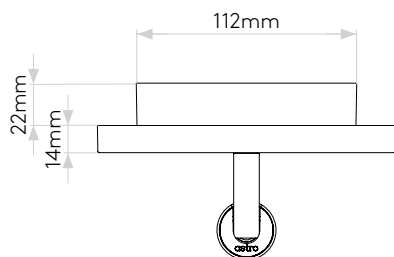

Please note that some dimensions may vary slightly due to manufacturing tolerances, this includes cable entry and fixing holes

Veuillez noter que certaines dimensions peuvent varier légèrement en raison des tolérances de fabrication, y compris l'entrée de câble et les trous de fixation.

Bitte beachten Sie, dass die Maße Fertigungstoleranzen unterliegen und daher in geringem Umfang von der angegebenen Größe abweichen können. Dies gilt auch für Kabeleingänge und Befestigungslöcher.

Si prega notare che possono esserci piccole variazioni in alcune dimensioni dovute alle tolleranze di produzione, queste includono l'ingresso del cavo e i fori di fissaggio.