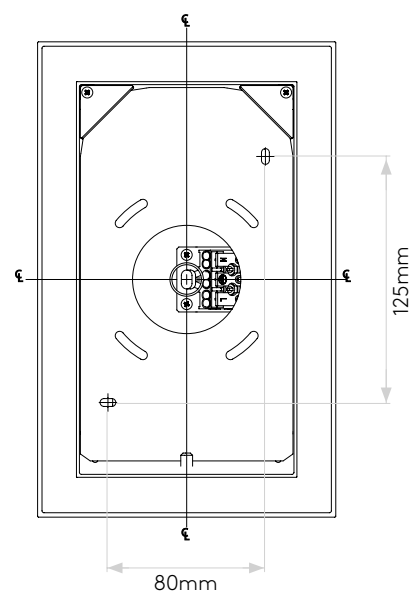

Please note that some dimensions may vary slightly due to manufacturing tolerances, this includes cable entry and fixing holes

Veuillez noter que certaines dimensions peuvent varier légèrement en raison des tolérances de fabrication, y compris l'entrée de câble et les trous de fixation.

Bitte beachten Sie, dass die Maße Fertigungstoleranzen unterliegen und daher in geringem Umfang von der angegebenen Größe abweichen können. Dies gilt auch für Kabeleingänge und Befestigungslöcher.

Si prega notare che possono esserci piccole variazioni in alcune dimensioni dovute alle tolleranze di produzione, queste includono l'ingresso del cavo e i fori di fissaggio.