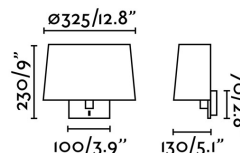

### Specifications

|                                         |                                           |
|-----------------------------------------|-------------------------------------------|
| <b>Bulb:</b>                            | 1 x E27 MAX 15W LED                       |
| <b>Bulb included:</b>                   | No                                        |
| <b>Transformer:</b>                     |                                           |
| <b>Transformer included:</b>            | No                                        |
| <b>Voltage:</b>                         | 100-240V                                  |
| <b>Operating Frequency:</b>             |                                           |
| <b>IP:</b>                              | 20                                        |
| <b>Class:</b>                           | I                                         |
| <b>Material:</b>                        | Metal and textile                         |
| <b>Designer:</b>                        | ESTUDI RIBAUDI                            |
| <b>Recommended bulb:</b>                | 17463                                     |
| <b>Description of recommended Bulb:</b> | BULB STANDARD MATT LED E27 7W 2700K 800Lm |
| <b>Length:</b>                          | 325 mm                                    |
| <b>Net Width:</b>                       | 130 mm                                    |
| <b>Height:</b>                          | 230 mm                                    |
| <b>Net Weight:</b>                      | 1.00 kg                                   |
| <b>Volume:</b>                          | 0.01964 m3                                |