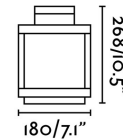

Specifications

Bulb:	SMD LED 5W 3000K 400Lm
Bulb included:	Yes
Transformer:	Driver
Transformer included:	Yes
Voltage:	
Operating Frequency:	
IP:	54
Class:	III
Material:	Aluminium and glass diffuser
Recommended bulb:	
Length:	180 mm
Net Width:	180 mm
Height:	268 mm
Net Weight:	2.45 kg
Volume:	0.01474 m3