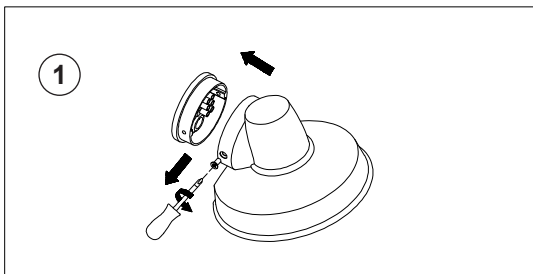

You will need

26mm

TECHNICAL FEATURES

1 X GU10 MAX 8W LED no incl.

Together
we take care
of the planet

Together we take care of the planet.

This is why we reduce paper consumption. Please refer to the safety, maintenance and warranty instructions at www.faro.es. If you cannot access it, call us at +34 937 723 965 or write to export@faro.es.