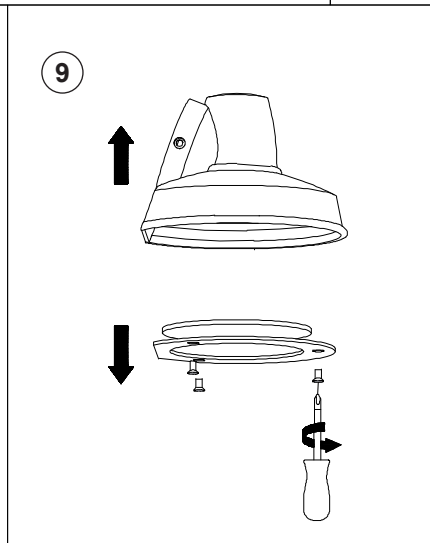

You will need

26mm

TECHNICAL FEATURES

1 X GU10 MAX 8W LED no incl.

Together
we take care
of the planet

Together we take care of the planet.

This is why we reduce paper consumption. Please refer to the safety, maintenance and warranty instructions at www.faro.es. If you cannot access it, call us at +34 937 723 965 or write to export@faro.es.