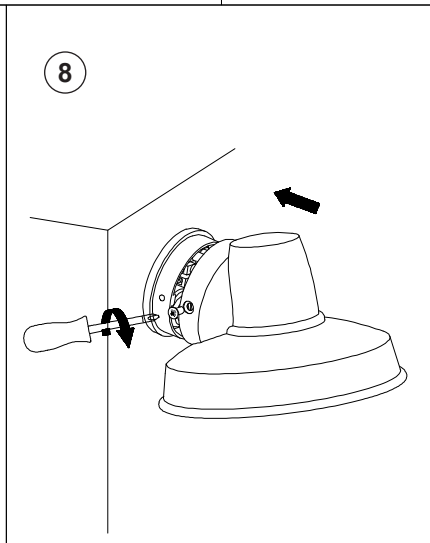

You will need

26mm

TECHNICAL FEATURES

1 X GU10 MAX 8W LED no incl.

Together
we take care
of the planet

Together we take care of the planet.

This is why we reduce paper consumption. Please refer to the safety, maintenance and warranty instructions at www.faro.es. If you cannot access it, call us at +34 937 723 965 or write to export@faro.es.