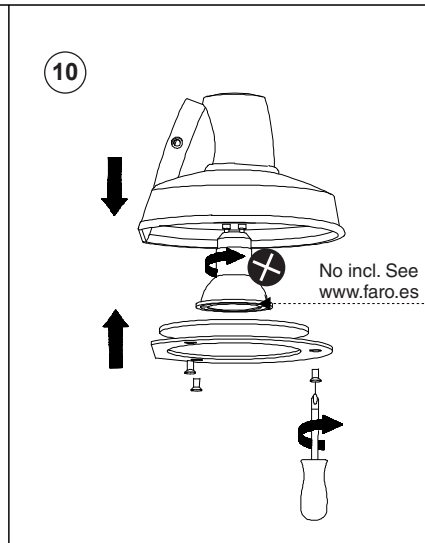

You will need

26mm

TECHNICAL FEATURES

1 X GU10 MAX 8W LED no incl.

Together
we take care
of the planet

Together we take care of the planet.

This is why we reduce paper consumption. Please refer to the safety, maintenance and warranty instructions at www.faro.es. If you cannot access it, call us at +34 937 723 965 or write to export@faro.es.