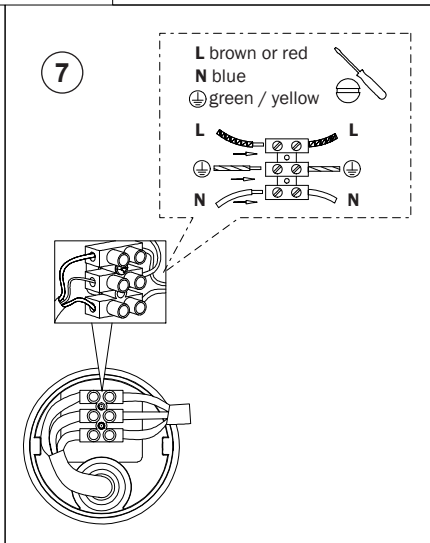

You will need

26mm

TECHNICAL FEATURES

1 X GU10 MAX 8W LED no incl.

Together
we take care
of the planet

Together we take care of the planet.

This is why we reduce paper consumption. Please refer to the safety, maintenance and warranty instructions at www.faro.es. If you cannot access it, call us at +34 937 723 965 or write to export@faro.es.