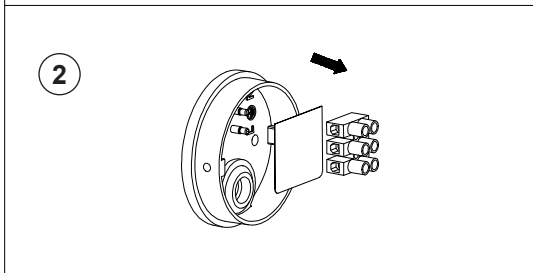

You will need

26mm

TECHNICAL FEATURES

1 X GU10 MAX 8W LED no incl.

Together
we take care
of the planet

Together we take care of the planet.

This is why we reduce paper consumption. Please refer to the safety, maintenance and warranty instructions at www.faro.es. If you cannot access it, call us at +34 937 723 965 or write to export@faro.es.