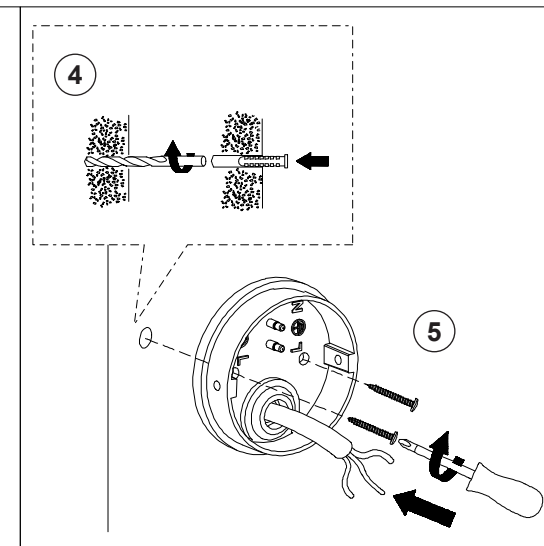

You will need

26mm

TECHNICAL FEATURES

1 X GU10 MAX 8W LED no incl.

Together
we take care
of the planet

Together we take care of the planet.

This is why we reduce paper consumption. Please refer to the safety, maintenance and warranty instructions at www.faro.es. If you cannot access it, call us at +34 937 723 965 or write to export@faro.es.