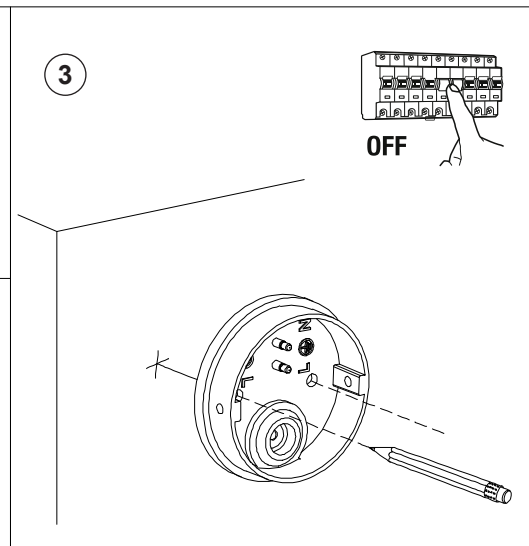

You will need

26mm

TECHNICAL FEATURES

1 X GU10 MAX 8W LED no incl.

Together
we take care
of the planet

Together we take care of the planet.

This is why we reduce paper consumption. Please refer to the safety, maintenance and warranty instructions at www.faro.es. If you cannot access it, call us at +34 937 723 965 or write to export@faro.es.