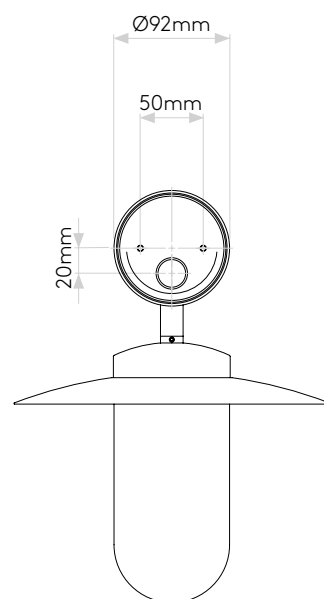

Please note that some dimensions may vary slightly due to manufacturing tolerances, this includes cable entry and fixing holes

Veuillez noter que certaines dimensions peuvent varier légèrement en raison des tolérances de fabrication, y compris l'entrée de câble et les trous de fixation.

Bitte beachten Sie, dass die Maße Fertigungstoleranzen unterliegen und daher in geringem Umfang von der angegebenen Größe abweichen können. Dies gilt auch für Kabeleingänge und Befestigungslöcher.

Si prega notare che possono esserci piccole variazioni in alcune dimensioni dovute alle tolleranze di produzione, queste includono l'ingresso del cavo e i fori di fissaggio.