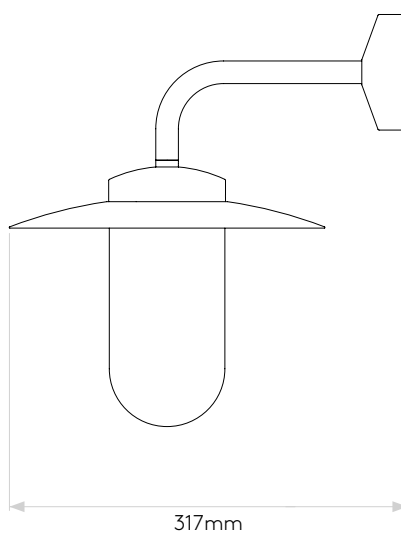

Please note that some dimensions may vary slightly due to manufacturing tolerances, this includes cable entry and fixing holes

Veuillez noter que certaines dimensions peuvent varier légèrement en raison des tolérances de fabrication, y compris l'entrée de câble et les trous de fixation.

Bitte beachten Sie, dass die Maße Fertigungstoleranzen unterliegen und daher in geringem Umfang von der angegebenen Größe abweichen können. Dies gilt auch für Kabeleingänge und Befestigungslöcher.

Si prega notare che possono esserci piccole variazioni in alcune dimensioni dovute alle tolleranze di produzione, queste includono l'ingresso del cavo e i fori di fissaggio.