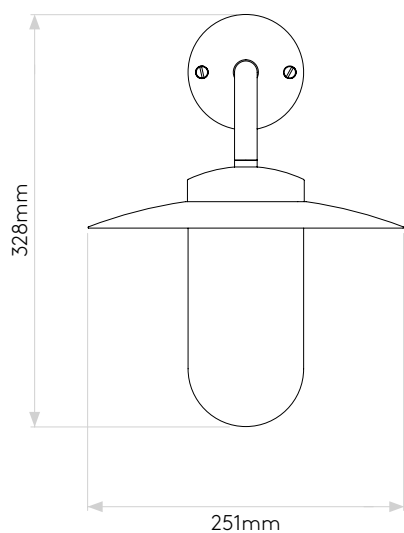

Please note that some dimensions may vary slightly due to manufacturing tolerances, this includes cable entry and fixing holes

Veuillez noter que certaines dimensions peuvent varier légèrement en raison des tolérances de fabrication, y compris l'entrée de câble et les trous de fixation.

Bitte beachten Sie, dass die Maße Fertigungstoleranzen unterliegen und daher in geringem Umfang von der angegebenen Größe abweichen können. Dies gilt auch für Kabeleingänge und Befestigungslöcher.

Si prega notare che possono esserci piccole variazioni in alcune dimensioni dovute alle tolleranze di produzione, queste includono l'ingresso del cavo e i fori di fissaggio.