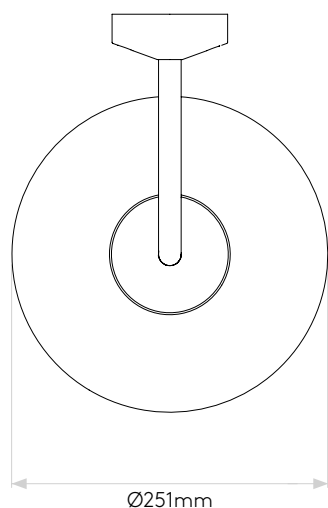

Please note that some dimensions may vary slightly due to manufacturing tolerances, this includes cable entry and fixing holes

Veuillez noter que certaines dimensions peuvent varier légèrement en raison des tolérances de fabrication, y compris l'entrée de câble et les trous de fixation.

Bitte beachten Sie, dass die Maße Fertigungstoleranzen unterliegen und daher in geringem Umfang von der angegebenen Größe abweichen können. Dies gilt auch für Kabeleingänge und Befestigungslöcher.

Si prega notare che possono esserci piccole variazioni in alcune dimensioni dovute alle tolleranze di produzione, queste includono l'ingresso del cavo e i fori di fissaggio.