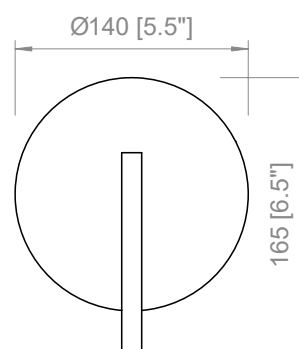

L: 40 cm / 15.8"
W: 40 cm / 15.8"
H: 60 cm / 23.6"

PESO / WEIGHT
5 kg / 11 lbs

PRODOTTO / PRODUCT

PESO / WEIGHT
1 kg / 2.2 lbs

BOX 1

L: 27 cm / 10.6"
W: 27 cm / 10.6"
H: 29 cm / 11.4"

PESO / WEIGHT
1,5 kg / 3.3 lbs

PRODOTTO / PRODUCT

PESO / WEIGHT
14 kg / 30.8 lbs

BOX 1

L: 44 cm / 17.3"
W: 23 cm / 9"
H: 165 cm / 64.9"

PESO / WEIGHT
6 kg / 13.2 lbs

BOX 2

L: 43 cm / 16.9"
W: 43 cm / 16.9"
H: 17 cm / 6.7"

PESO / WEIGHT
11 kg / 24.2 lbs

PRODOTTO / PRODUCT

PESO / WEIGHT
2 kg / 4.4 lbs

BOX 1

L: 23 cm / 9"
W: 37 cm / 14.5"
H: 23 cm / 9"

PESO / WEIGHT
3 kg / 6.6 lbs

Copyright and/or design rights subsist in this drawing. No part of this drawing may be reproduced in any material form (including photocopying or storing in any medium electronic means, whether or not intentionally and whether or not as part or a larger publication) without the express permission of the copyright owner, Contardi Lighting S.r.l.. Further and without prejudice to the above, this drawing and all information relating thereto is confidential, and shall not be communicated to a third party without the consent of Contardi lighting srl. Contardi lighting srl asserts all rights to be identified as the author of the work and otherwise.