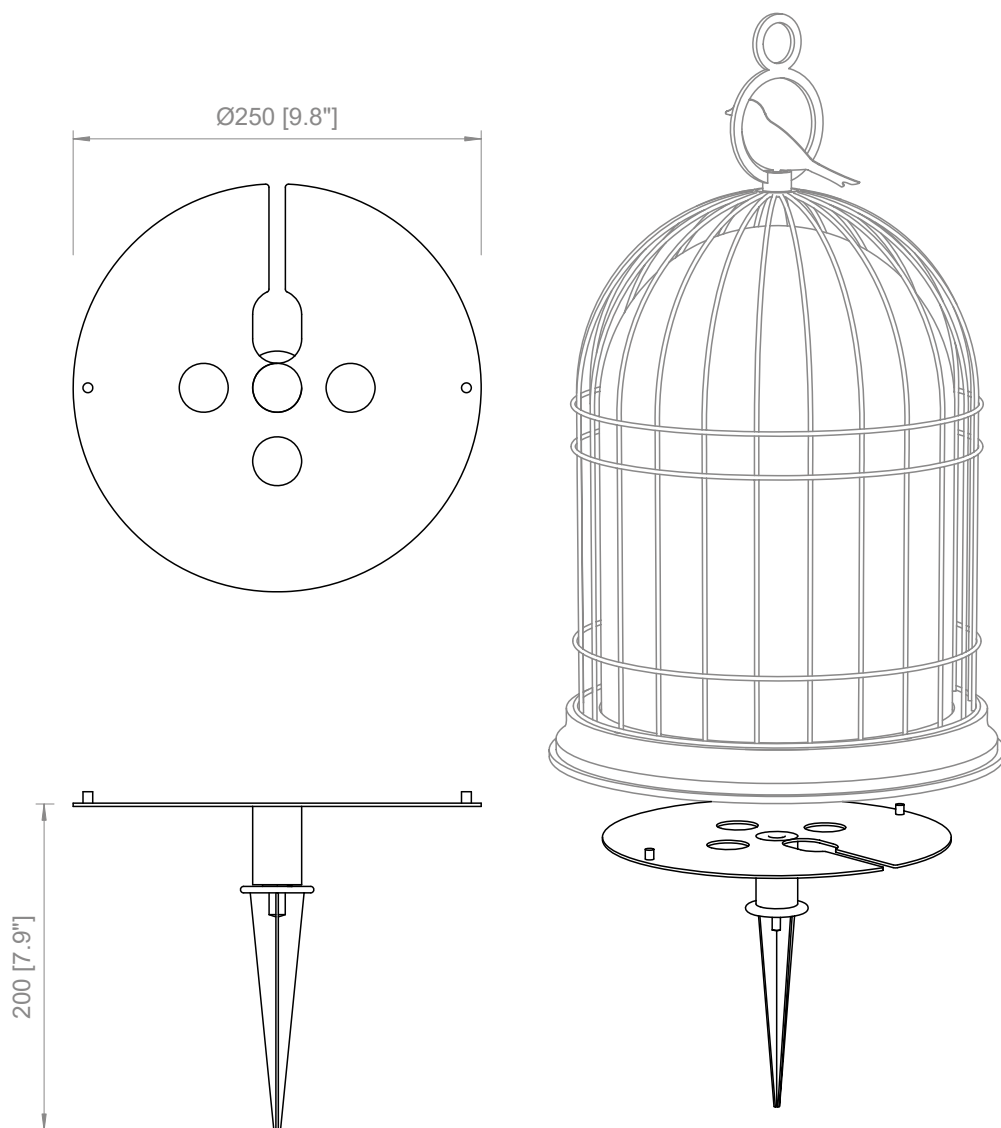

Freedom reproduces the shape of a cage. Its sign of recognition consists of a metallic bird placed outside the cage with a magnet, in order to symbolize freedom from any constraint. An IP65 outdoor lamp, it is available in the wired or battery version. The offer is completed by a series of black lacquered accessories which expand the possibilities of using the lamp.

H max. 14,5 cm / 5.7"

FREEDOM
1 X E26 T8
Tubular LED bulb

BATTERY version

Custom LED
IP65
Autonomy: 6/8 hours
Lifestyle cycles: 600
Charging time: about 4 hours
Supplied with battery charger

FREEDOM BATTERY
1 X 3W
Lumen: 400
2.700 K; CRI: >90

PRODOTTO / PRODUCT

BOX 1

PESO / WEIGHT
4 kg / 8.8 lbs

L: 40 cm / 15.8"
W: 40 cm / 15.8"
H: 60 cm / 23.6"

PESO / WEIGHT
5 kg / 11 lbs

PRODOTTO / PRODUCT

PESO / WEIGHT
4 kg / 8.8 lbs

BOX 1

L: 40 cm / 15.8"
W: 40 cm / 15.8"
H: 60 cm / 23.6"

PESO / WEIGHT
5 kg / 11 lbs

PRODOTTO / PRODUCT

PESO / WEIGHT
1 kg / 2.2 lbs

BOX 1

L: 27 cm / 10.6"
W: 27 cm / 10.6"
H: 29 cm / 11.4"

PESO / WEIGHT
1,5 kg / 3.3 lbs