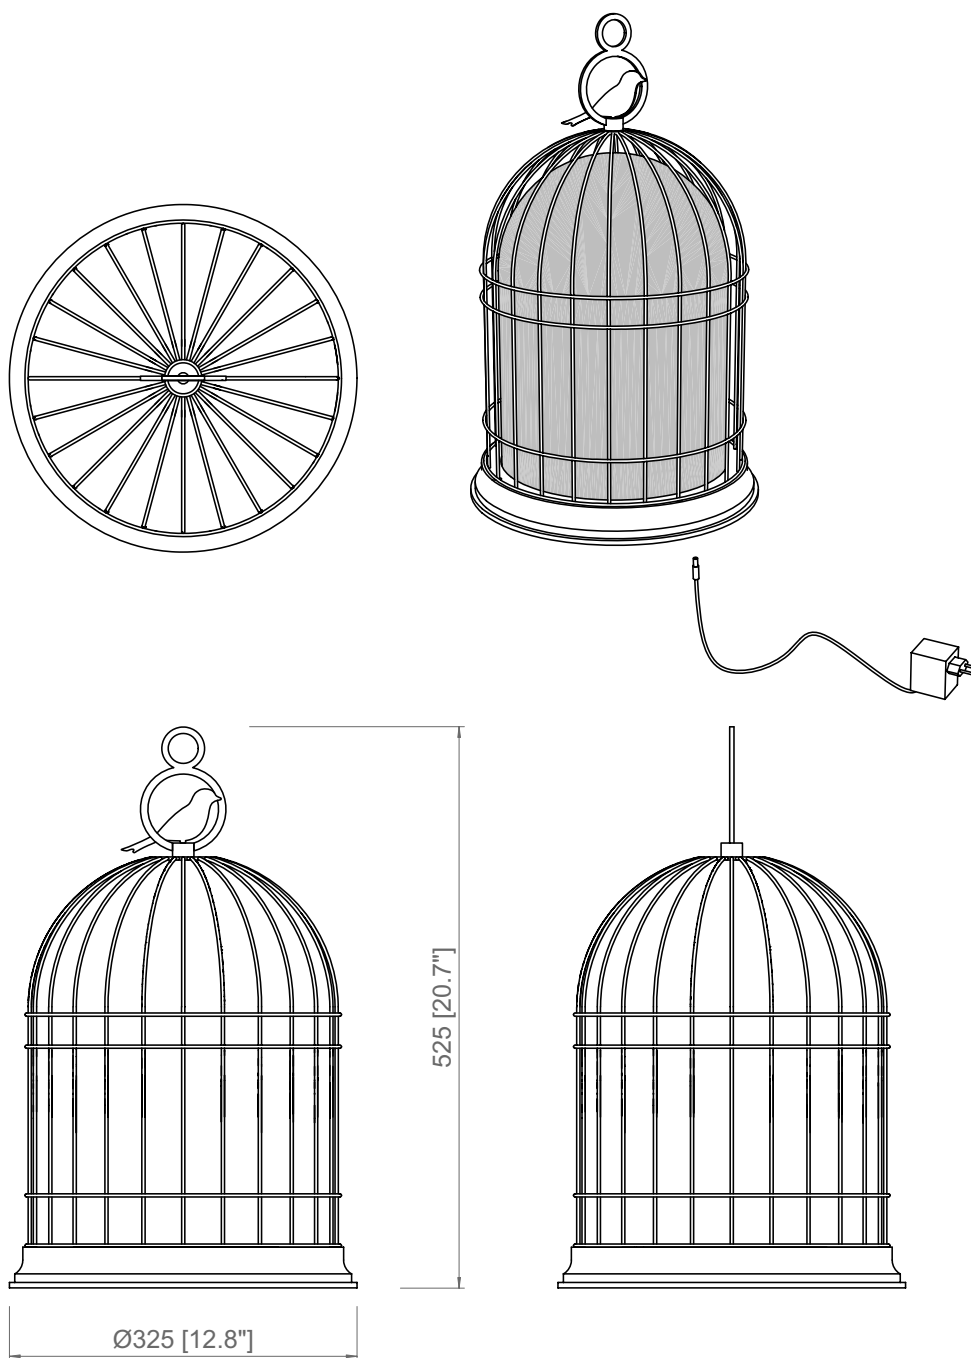

Freedom reproduces the shape of a cage. Its sign of recognition consists of a metallic bird placed outside the cage with a magnet, in order to symbolize freedom from any constraint. An IP65 outdoor lamp, it is available in the wired or battery version. The offer is completed by a series of black lacquered accessories which expand the possibilities of using the lamp.

H max. 14,5 cm / 5.7"

FREEDOM
1 X E26 T8
Tubular LED bulb

BATTERY version

Custom LED
IP65
Autonomy: 6/8 hours
Lifestyle cycles: 600
Charging time: about 4 hours
Supplied with battery charger

FREEDOM BATTERY
1 X 3W
Lumen: 400
2.700 K; CRI: >90

PRODOTTO / PRODUCT

BOX 1

PESO / WEIGHT
4 kg / 8.8 lbs

L: 40 cm / 15.8"
W: 40 cm / 15.8"
H: 60 cm / 23.6"

PESO / WEIGHT
5 kg / 11 lbs

PRODOTTO / PRODUCT

PESO / WEIGHT
4 kg / 8.8 lbs

BOX 1

L: 40 cm / 15.8"
W: 40 cm / 15.8"
H: 60 cm / 23.6"

PESO / WEIGHT
5 kg / 11 lbs

PRODOTTO / PRODUCT

PESO / WEIGHT
1 kg / 2.2 lbs

BOX 1

L: 27 cm / 10.6"
W: 27 cm / 10.6"
H: 29 cm / 11.4"

PESO / WEIGHT
1,5 kg / 3.3 lbs