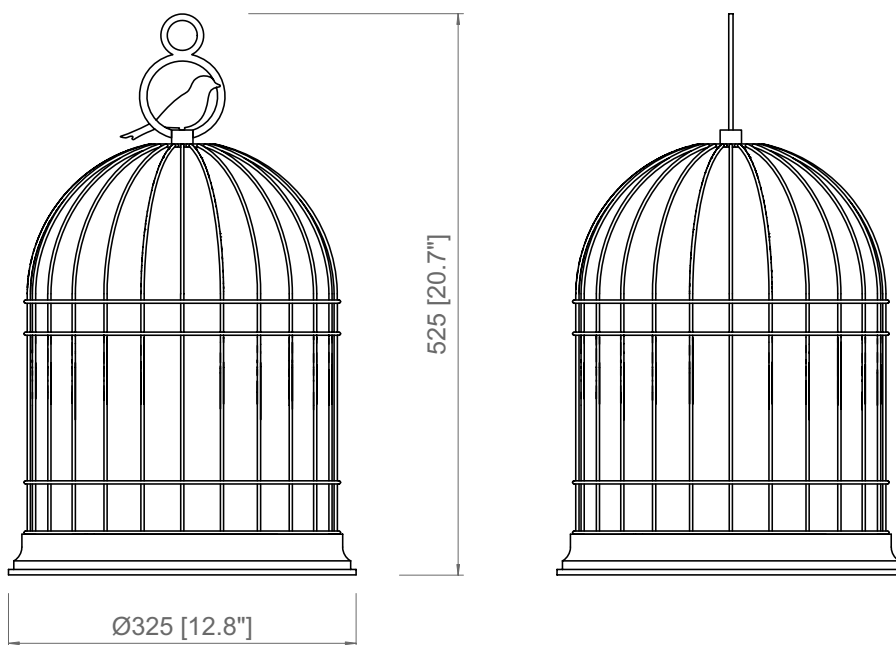

Freedom reproduces the shape of a cage. Its sign of recognition consists of a metallic bird placed outside the cage with a magnet, in order to symbolize freedom from any constraint. An IP65 outdoor lamp, it is available in the wired or battery version. The offer is completed by a series of black lacquered accessories which expand the possibilities of using the lamp.

H max. 14,5 cm / 5.7"

FREEDOM
1 X E26 T8
Tubular LED bulb

BATTERY version

Custom LED
IP65
Autonomy: 6/8 hours
Lifestyle cycles: 600
Charging time: about 4 hours
Supplied with battery charger

FREEDOM BATTERY
1 X 3W
Lumen: 400
2.700 K; CRI: >90

PRODOTTO / PRODUCT

BOX 1

PESO / WEIGHT
4 kg / 8.8 lbs

L: 40 cm / 15.8"
W: 40 cm / 15.8"
H: 60 cm / 23.6"

PESO / WEIGHT
5 kg / 11 lbs

PRODOTTO / PRODUCT

PESO / WEIGHT
4 kg / 8.8 lbs

BOX 1

L: 40 cm / 15.8"
W: 40 cm / 15.8"
H: 60 cm / 23.6"

PESO / WEIGHT
5 kg / 11 lbs

PRODOTTO / PRODUCT

PESO / WEIGHT
1 kg / 2.2 lbs

BOX 1

L: 27 cm / 10.6"
W: 27 cm / 10.6"
H: 29 cm / 11.4"

PESO / WEIGHT
1,5 kg / 3.3 lbs