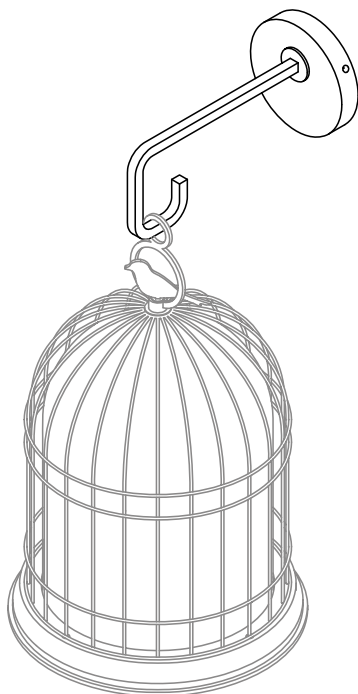

Freedom reproduces the shape of a cage. Its sign of recognition consists of a metallic bird placed outside the cage with a magnet, in order to symbolize freedom from any constraint. An IP65 outdoor lamp, it is available in the wired or battery version. The offer is completed by a series of black lacquered accessories which expand the possibilities of using the lamp.

L: 40 cm / 15.8"
W: 40 cm / 15.8"
H: 60 cm / 23.6"

PESO / WEIGHT
5 kg / 11 lbs

PRODOTTO / PRODUCT

PESO / WEIGHT
1 kg / 2.2 lbs

BOX 1

L: 27 cm / 10.6"
W: 27 cm / 10.6"
H: 29 cm / 11.4"

PESO / WEIGHT
1,5 kg / 3.3 lbs

PRODOTTO / PRODUCT

PESO / WEIGHT
14 kg / 30.8 lbs

BOX 1

L: 44 cm / 17.3"
W: 23 cm / 9"
H: 165 cm / 64.9"

PESO / WEIGHT
6 kg / 13.2 lbs

BOX 2

L: 43 cm / 16.9"
W: 43 cm / 16.9"
H: 17 cm / 6.7"

PESO / WEIGHT
11 kg / 24.2 lbs

PRODOTTO / PRODUCT

PESO / WEIGHT
2 kg / 4.4 lbs

BOX 1

L: 23 cm / 9"
W: 37 cm / 14.5"
H: 23 cm / 9"

PESO / WEIGHT
3 kg / 6.6 lbs

Copyright and/or design rights subsist in this drawing. No part of this drawing may be reproduced in any material form (including photocopying or storing in any medium electronic means, whether or not intentionally and whether or not as part or a larger publication) without the express permission of the copyright owner, Contardi Lighting S.r.l.. Further and without prejudice to the above, this drawing and all information relating thereto is confidential, and shall not be communicated to a third party without the consent of Contardi lighting srl. Contardi lighting srl asserts all rights to be identified as the author of the work and otherwise.