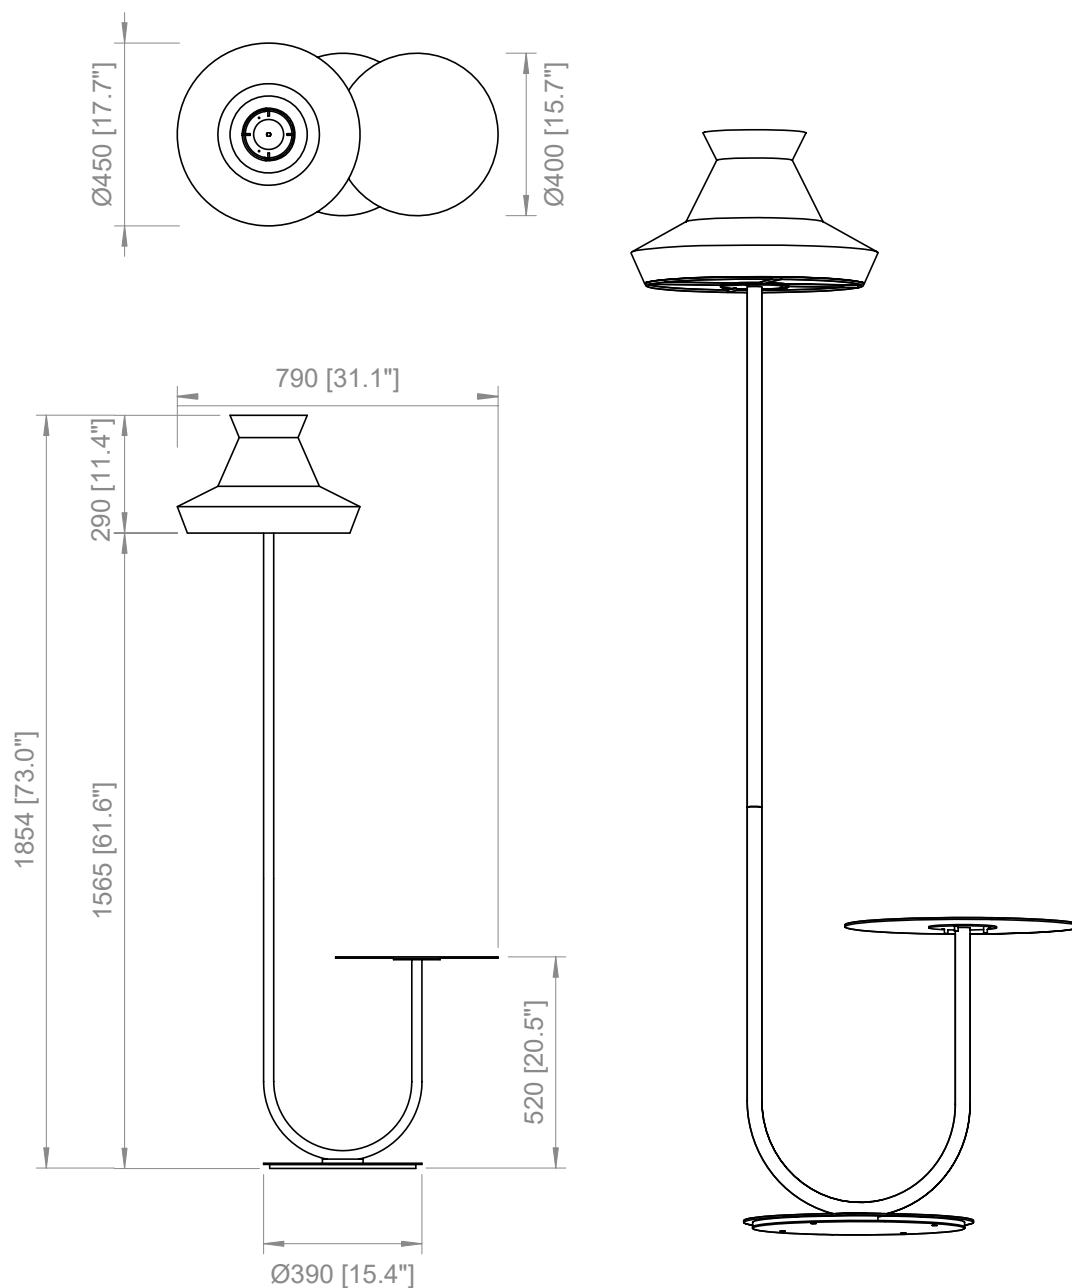

PESO / WEIGHT
26 kg / 57.3 lbs

BOX 1

L: 62 cm / 24.4"
W: 17 cm / 6.7"
H: 182 cm / 71.6"

PESO / WEIGHT
7,5 kg / 16.5 lbs

BOX 2

L: 42 cm / 16.5"
W: 42 cm / 16.5"
H: 16 cm / 6.3"

PESO / WEIGHT
15,5 kg / 34.1 lbs

BOX 3

L: 47 cm / 18.5"
W: 47 cm / 18.5"
H: 43 cm / 16.9"

PESO / WEIGHT
3 kg / 6.6 lbs

BOX 4

L: 47 cm / 18.5"
W: 47 cm / 18.5"
H: 43 cm / 16.9"

PESO / WEIGHT
3 kg / 6.6 lbs

PRODOTTO / PRODUCT

PESO / WEIGHT
23,5 kg / 51.8 lbs

BOX 1

L: 62 cm / 24.4"
W: 17 cm / 6.7"
H: 182 cm / 71.6"

PESO / WEIGHT
7,5 kg / 16.5 lbs

BOX 2

L: 42 cm / 16.5"
W: 42 cm / 16.5"
H: 16 cm / 6.3"

PESO / WEIGHT
15,5 kg / 34.1 lbs

BOX 3

L: 47 cm / 18.5"
W: 47 cm / 18.5"
H: 43 cm / 16.9"

L: 42 cm / 16.5"
W: 18 cm / 7.1"
H: 18 cm / 7.1"

PESO / WEIGHT
1 kg / 2.2 lbs

Copyright and/or design rights subsist in this drawing. No part of this drawing may be reproduced in any material form (including photocopying or storing in any medium electronic means, whether or not intentionally and whether or not as part or a larger publication) without the express permission of the copyright owner, Contardi Lighting S.r.l.. Further and without prejudice to the above, this drawing and all information relating thereto is confidential, and shall not be communicated to a third party without the consent of Contardi lighting srl. Contardi lighting srl asserts all rights to be identified as the author of the work and otherwise.