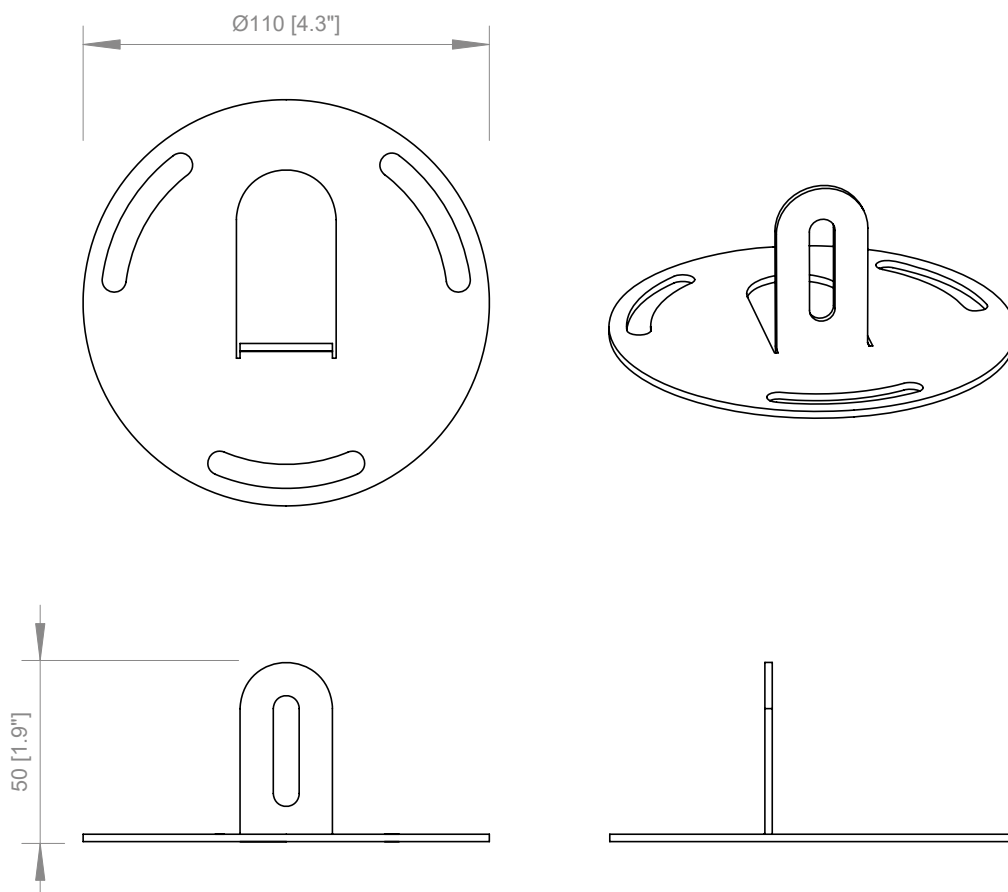

BOX 3

L: 47 cm / 18.5"
W: 47 cm / 18.5"
H: 43 cm / 16.9"

PESO / WEIGHT
3 kg / 6.6 lbs

BOX 4

L: 47 cm / 18.5"
W: 47 cm / 18.5"
H: 43 cm / 16.9"

PESO / WEIGHT
3 kg / 6.6 lbs

PRODOTTO / PRODUCT

PESO / WEIGHT
23,5 kg / 51.8 lbs

BOX 1

L: 62 cm / 24.4"
W: 17 cm / 6.7"
H: 182 cm / 71.6"

PESO / WEIGHT
7,5 kg / 16.5 lbs

BOX 2

L: 42 cm / 16.5"
W: 42 cm / 16.5"
H: 16 cm / 6.3"

PESO / WEIGHT
15,5 kg / 34.1 lbs

BOX 3

L: 47 cm / 18.5"
W: 47 cm / 18.5"
H: 43 cm / 16.9"

PESO / WEIGHT
3 kg / 6.6 lbs

PRODOTTO / PRODUCT

PESO / WEIGHT
0,5 kg / 1.1 lbs

BOX 1

L: 16 cm / 6.3"
W: 16 cm / 6.3"
H: 12 cm / 4.7"

PESO / WEIGHT
0,5 kg / 1.1 lbs

PESO / WEIGHT
4,3 kg / 11 lbs

BOX 1

L: 42 cm / 16.5"
W: 18 cm / 7.1"
H: 18 cm / 7.1"

PESO / WEIGHT
1 kg / 2.2 lbs

Copyright and/or design rights subsist in this drawing. No part of this drawing may be reproduced in any material form (including photocopying or storing in any medium electronic means, whether or not intentionally and whether or not as part or a larger publication) without the express permission of the copyright owner, Contardi Lighting S.r.l.. Further and without prejudice to the above, this drawing and all information relating thereto is confidential, and shall not be communicated to a third party without the consent of Contardi lighting srl. Contardi lighting srl asserts all rights to be identified as the author of the work and otherwise.