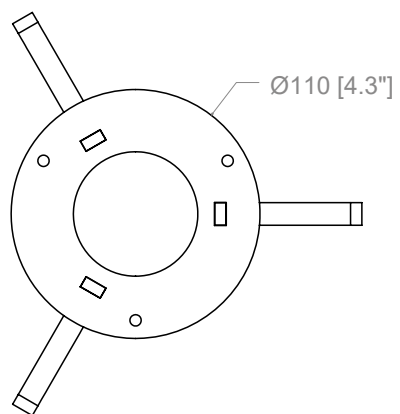

BOX 3

L: 47 cm / 18.5"
W: 47 cm / 18.5"
H: 43 cm / 16.9"

PESO / WEIGHT
3 kg / 6.6 lbs

BOX 4

L: 47 cm / 18.5"
W: 47 cm / 18.5"
H: 43 cm / 16.9"

PESO / WEIGHT
3 kg / 6.6 lbs

PRODOTTO / PRODUCT

PESO / WEIGHT
23,5 kg / 51.8 lbs

BOX 1

L: 62 cm / 24.4"
W: 17 cm / 6.7"
H: 182 cm / 71.6"

PESO / WEIGHT
7,5 kg / 16.5 lbs

BOX 2

L: 42 cm / 16.5"
W: 42 cm / 16.5"
H: 16 cm / 6.3"

PESO / WEIGHT
15,5 kg / 34.1 lbs

BOX 3

L: 47 cm / 18.5"
W: 47 cm / 18.5"
H: 43 cm / 16.9"

PESO / WEIGHT
3 kg / 6.6 lbs

PRODOTTO / PRODUCT

PESO / WEIGHT
0,5 kg / 1.1 lbs

BOX 1

L: 16 cm / 6.3"
W: 16 cm / 6.3"
H: 12 cm / 4.7"

PESO / WEIGHT
0,5 kg / 1.1 lbs

PESO / WEIGHT
4,3 kg / 11 lbs

BOX 1

L: 42 cm / 16.5"
W: 18 cm / 7.1"
H: 18 cm / 7.1"

PESO / WEIGHT
1 kg / 2.2 lbs

Copyright and/or design rights subsist in this drawing. No part of this drawing may be reproduced in any material form (including photocopying or storing in any medium electronic means, whether or not intentionally and whether or not as part or a larger publication) without the express permission of the copyright owner, Contardi Lighting S.r.l.. Further and without prejudice to the above, this drawing and all information relating thereto is confidential, and shall not be communicated to a third party without the consent of Contardi lighting srl. Contardi lighting srl asserts all rights to be identified as the author of the work and otherwise.