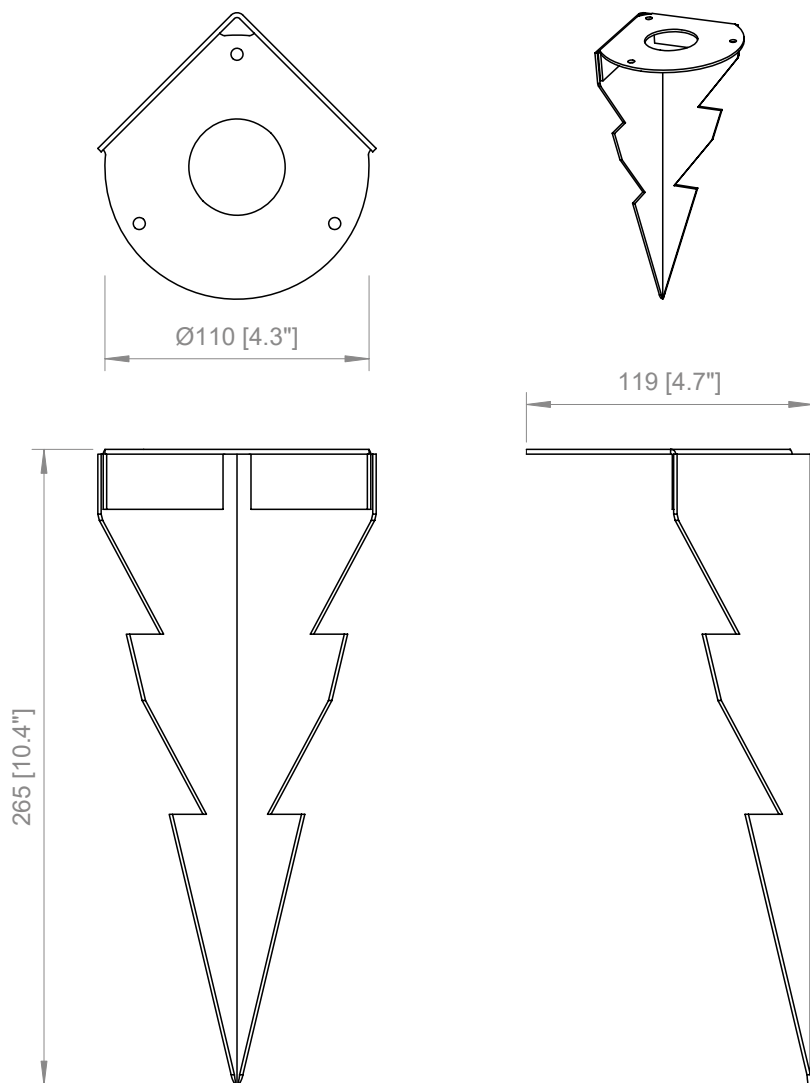

BOX 3

L: 47 cm / 18.5"
W: 47 cm / 18.5"
H: 43 cm / 16.9"

PESO / WEIGHT
3 kg / 6.6 lbs

BOX 4

L: 47 cm / 18.5"
W: 47 cm / 18.5"
H: 43 cm / 16.9"

PESO / WEIGHT
3 kg / 6.6 lbs

PRODOTTO / PRODUCT

PESO / WEIGHT
23,5 kg / 51.8 lbs

BOX 1

L: 62 cm / 24.4"
W: 17 cm / 6.7"
H: 182 cm / 71.6"

PESO / WEIGHT
7,5 kg / 16.5 lbs

BOX 2

L: 42 cm / 16.5"
W: 42 cm / 16.5"
H: 16 cm / 6.3"

PESO / WEIGHT
15,5 kg / 34.1 lbs

BOX 3

L: 47 cm / 18.5"
W: 47 cm / 18.5"
H: 43 cm / 16.9"

PESO / WEIGHT
3 kg / 6.6 lbs

PRODOTTO / PRODUCT

PESO / WEIGHT
0,5 kg / 1.1 lbs

BOX 1

L: 16 cm / 6.3"
W: 16 cm / 6.3"
H: 12 cm / 4.7"

PESO / WEIGHT
0,5 kg / 1.1 lbs

PESO / WEIGHT
4,3 kg / 11 lbs

BOX 1

L: 42 cm / 16.5"
W: 18 cm / 7.1"
H: 18 cm / 7.1"

PESO / WEIGHT
1 kg / 2.2 lbs

Copyright and/or design rights subsist in this drawing. No part of this drawing may be reproduced in any material form (including photocopying or storing in any medium electronic means, whether or not intentionally and whether or not as part or a larger publication) without the express permission of the copyright owner, Contardi Lighting S.r.l.. Further and without prejudice to the above, this drawing and all information relating thereto is confidential, and shall not be communicated to a third party without the consent of Contardi lighting srl. Contardi lighting srl asserts all rights to be identified as the author of the work and otherwise.