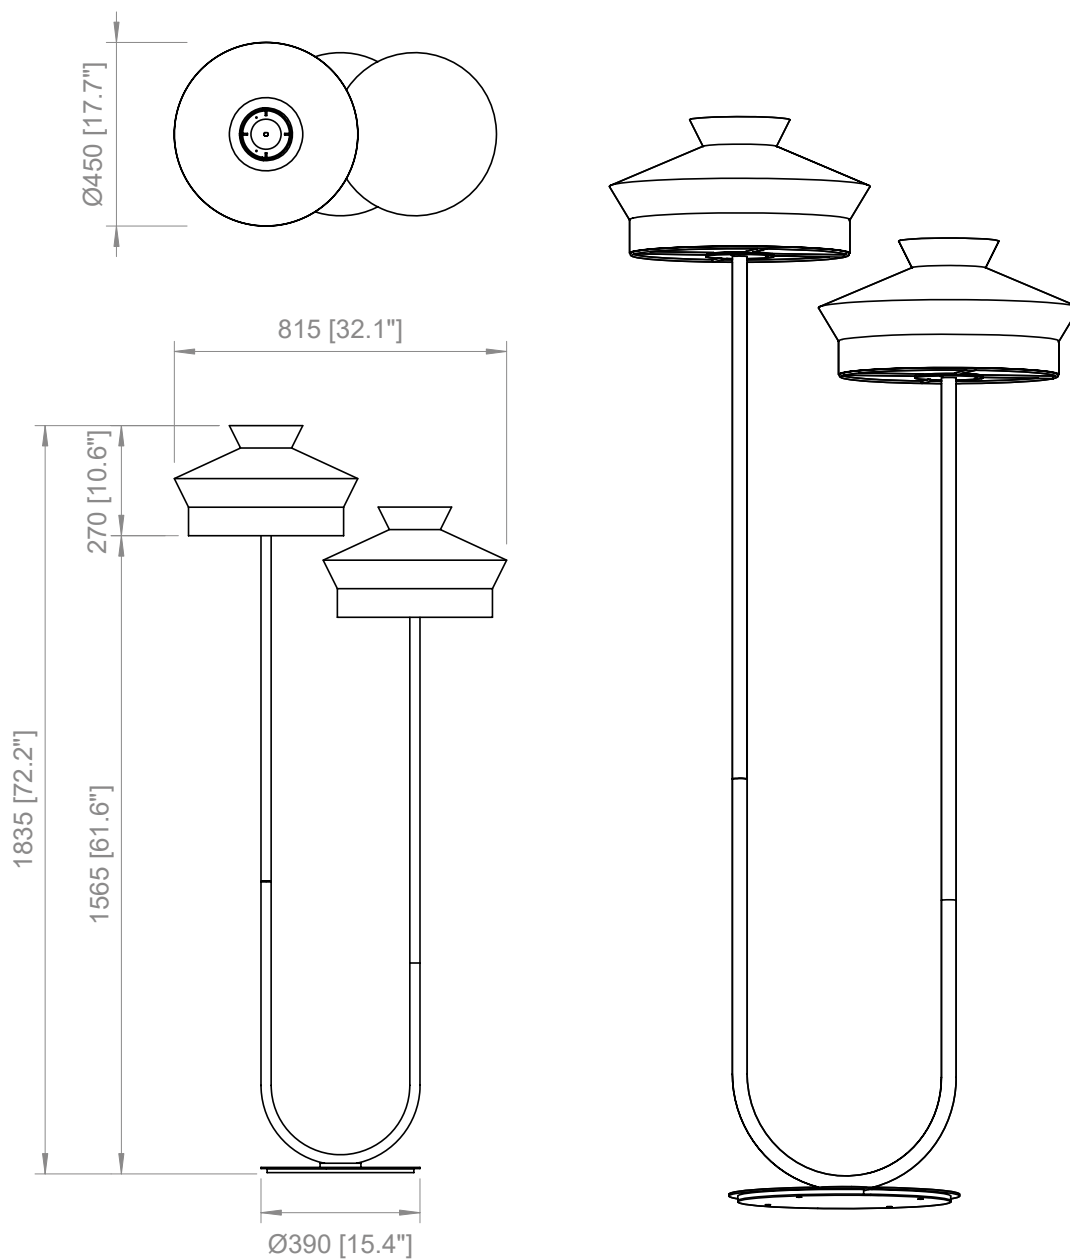

PESO / WEIGHT
15,5 kg / 34.1 lbs

BOX 3

L: 47 cm / 18.5"
W: 47 cm / 18.5"
H: 43 cm / 16.9"

PESO / WEIGHT
3 kg / 6.6 lbs

BOX 4

L: 47 cm / 18.5"
W: 47 cm / 18.5"
H: 43 cm / 16.9"

PESO / WEIGHT
3 kg / 6.6 lbs

PRODOTTO / PRODUCT

PESO / WEIGHT
26 kg / 57.3 lbs

BOX 1

L: 62 cm / 24.4"
W: 17 cm / 6.7"
H: 182 cm / 71.6"

PESO / WEIGHT
7,5 kg / 16.5 lbs

BOX 2

L: 42 cm / 16.5"
W: 42 cm / 16.5"
H: 16 cm / 6.3"

PESO / WEIGHT
15,5 kg / 34.1 lbs

BOX 3

L: 47 cm / 18.5"
W: 47 cm / 18.5"
H: 43 cm / 16.9"

PESO / WEIGHT
3 kg / 6.6 lbs

BOX 4

L: 47 cm / 18.5"
W: 47 cm / 18.5"
H: 43 cm / 16.9"

PESO / WEIGHT
3 kg / 6.6 lbs

PRODOTTO / PRODUCT

PESO / WEIGHT
23,5 kg / 51.8 lbs

L: 42 cm / 16.5"
W: 18 cm / 7.1"
H: 18 cm / 7.1"

PESO / WEIGHT
1 kg / 2.2 lbs

Copyright and/or design rights subsist in this drawing. No part of this drawing may be reproduced in any material form (including photocopying or storing in any medium electronic means, whether or not intentionally and whether or not as part or a larger publication) without the express permission of the copyright owner, Contardi Lighting S.r.l.. Further and without prejudice to the above, this drawing and all information relating thereto is confidential, and shall not be communicated to a third party without the consent of Contardi lighting srl. Contardi lighting srl asserts all rights to be identified as the author of the work and otherwise.