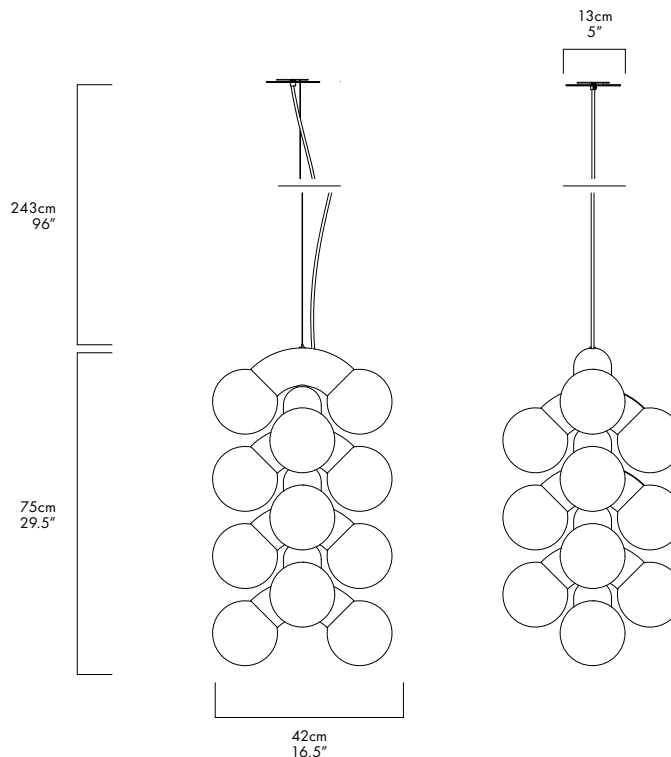

VINE 7 – PENDANT

CAINE HEINTZMAN / 2018

VIN-7-P-MD-30-ELV-120

DESCRIPTION

The Vine Pendant combines exaggerated form with the propensity for repetition resulting in an ambitious vertically scaling fixture.

MATERIALS

- Chromed Steel
- Opal Glass Globe

MANUFACTURED

Canada

DIMENSIONS

75 x 42 x 42cm / 29.5" x 16.5" x 16.5"

FACTORY DROP LENGTH

243cm / 96" *CUSTOM LENGTH AVAILABLE

SIZE

7

TYPE

P

FINISH

- CH (CHROME)
 MD (MIDNIGHT CHROME)

VOLTAGE IN

- 120
 230