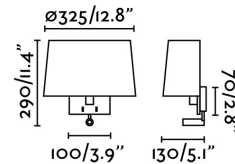

Specifications

Bulb:	1xE27 20W + HIGH POWER LED 3W 3000K 200Lm
Bulb included:	No
Transformer:	Driver
Transformer included:	Yes
Voltage:	100-240V
Operating Frequency:	
IP:	20
Class:	I
Material:	Metal and textile
Designer:	ESTUDI RIBAUDI
Recommended bulb:	17463
Description of recommended Bulb:	BULB STANDARD MATT LED E27 7W 2700K 800Lm
Length:	325 mm
Net Width:	130 mm
Height:	290 mm
Net Weight:	1.30 kg
Volume:	0.01614 m3