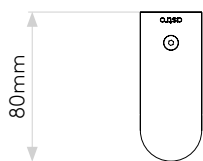

Please note that some dimensions may vary slightly due to manufacturing tolerances, this includes cable entry and fixing holes

Veuillez noter que certaines dimensions peuvent varier légèrement en raison des tolérances de fabrication, y compris l'entrée de câble et les trous de fixation.

Bitte beachten Sie, dass die Maße Fertigungstoleranzen unterliegen und daher in geringem Umfang von der angegebenen Größe abweichen können. Dies gilt auch für Kabeingänge und Befestigungslöcher.

Si prega notare che possono esserci piccole variazioni in alcune dimensioni dovute alle tolleranze di produzione, queste includono l'ingresso del cavo e i fori di fissaggio.