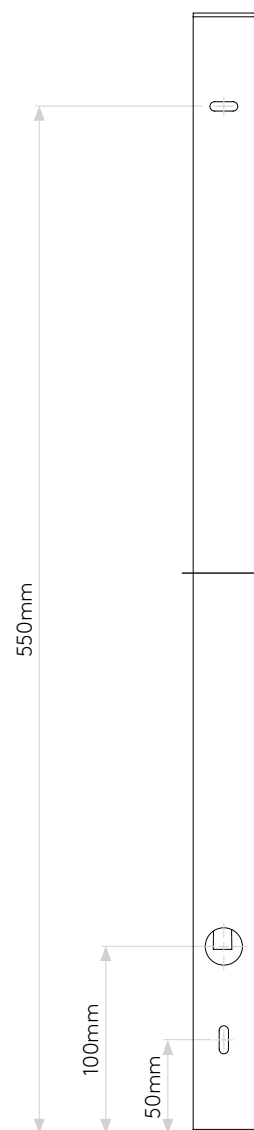

ARTEMIS 600 LED

astro

GENERAL

CLASS:	CE (Class 2)
IP RATING:	IP44
BATHROOM ZONE:	Zone 2, 3
VOLTAGE:	Mains 230V
INSTALLATION ORIENTATION:	Wall mount
MAIN MATERIAL:	Metal - Aluminium
DIMENSIONS:	H: 600mm W: 33mm D: 80mm
CUT OUT HOLE:	Not applicable
RECESS DEPTH:	Not applicable
FIRE RATING:	Not applicable
CABLE LENGTH:	Not applicable
GROSS WEIGHT:	1.128Kg

LAMP

LIGHT SOURCE:	LED STRIP
MAXIMUM WATTAGE:	12.6W
LAMP INCLUDED:	Yes (Integral)
MAXIMUM LAMP LENGTH:	Not applicable
LUMINOUS FLUX:	604.06 lm
COLOUR TEMP:	3000K
CRI:	80
R9:	23.5
MACADAM ELLIPSE:	+/-100K
TILT ADJUSTABLE ANGLE:	Not applicable
ROTATION ADJUSTABLE ANGLE:	Not applicable
AVERAGE LIFESPAN:	50,000hrs
L70:	To be advised
BEAM ANGLE:	Not applicable

ADDITIONAL INFORMATION

SHADE INCLUDED	Not applicable
SHADE MATERIAL	Not applicable

CODE: 7974
SKU: 1308006
FINISH: POLISHED CHROME

Please note that some dimensions may vary slightly due to manufacturing tolerances, this includes cable entry and fixing holes

Veuillez noter que certaines dimensions peuvent varier légèrement en raison des tolérances de fabrication, y compris l'entrée de câble et les trous de fixation.

Bitte beachten Sie, dass die Maße Fertigungstoleranzen unterliegen und daher in geringem Umfang von der angegebenen Größe abweichen können. Dies gilt auch für Kabeingänge und Befestigungslöcher.