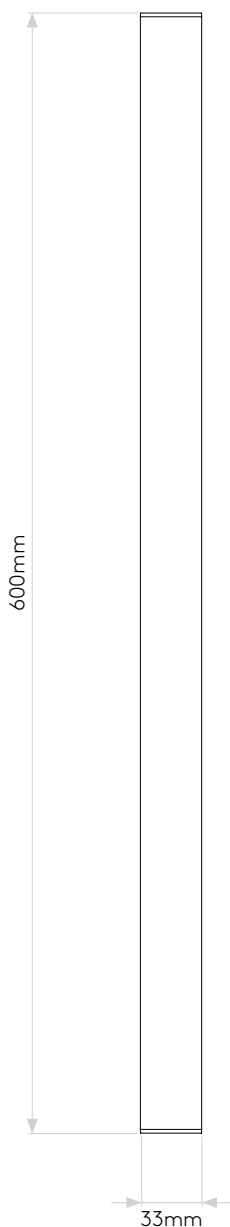

ARTEMIS 600 LED

astro

GENERAL

CLASS:	CE (Class 2)
IP RATING:	IP44
BATHROOM ZONE:	Zone 2, 3
VOLTAGE:	Mains 230V
INSTALLATION ORIENTATION:	Wall mount
MAIN MATERIAL:	Metal - Aluminium
DIMENSIONS:	H: 600mm W: 33mm D: 80mm
CUT OUT HOLE:	Not applicable
RECESS DEPTH:	Not applicable
FIRE RATING:	Not applicable
CABLE LENGTH:	Not applicable
GROSS WEIGHT:	1.128Kg

LAMP

LIGHT SOURCE:	LED STRIP
MAXIMUM WATTAGE:	12.6W
LAMP INCLUDED:	Yes (Integral)
MAXIMUM LAMP LENGTH:	Not applicable
LUMINOUS FLUX:	604.06 lm
COLOUR TEMP:	3000K
CRI:	80
R9:	23.5
MACADAM ELLIPSE:	+/-100K
TILT ADJUSTABLE ANGLE:	Not applicable
ROTATION ADJUSTABLE ANGLE:	Not applicable
AVERAGE LIFESPAN:	50,000hrs
L70:	To be advised
BEAM ANGLE:	Not applicable

ADDITIONAL INFORMATION

SHADE INCLUDED	Not applicable
SHADE MATERIAL	Not applicable

CODE: 7974
SKU: 1308006
FINISH: POLISHED CHROME

Please note that some dimensions may vary slightly due to manufacturing tolerances, this includes cable entry and fixing holes

Veuillez noter que certaines dimensions peuvent varier légèrement en raison des tolérances de fabrication, y compris l'entrée de câble et les trous de fixation.

Bitte beachten Sie, dass die Maße Fertigungstoleranzen unterliegen und daher in geringem Umfang von der angegebenen Größe abweichen können. Dies gilt auch für Kabeingänge und Befestigungslöcher.