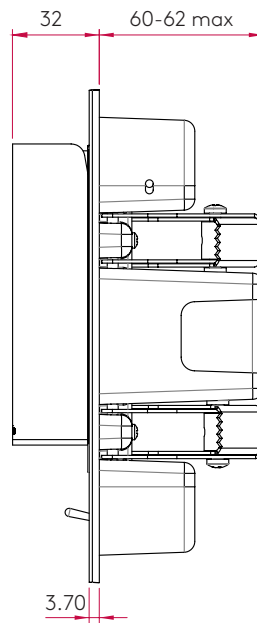

FUSE SWITCHED 7085

SKU 1215007

astro

PRODUCT SPECIFICATION

GENERAL

FINISH:	White	CABLE LENGTH:	Not Applicable
MAIN MATERIAL:	Metal - Aluminium	GROSS WEIGHT:	1.85 (kg)
DIMENSIONS:	H: 180mm W: 75mm D: 62mm	CLASS:	CE (Class II)
INSTALLATION ORIENTATION:	Wall Mount	IP RATING:	IP20
CUT OUT HOLE:	Not Applicable	BATHROOM ZONE:	Zone 3
RECESS DEPTH:	62mm	VOLTAGE:	Mains 230V
FIRE RATING:	Not Applicable	PRODUCT F MARK:	Suitable for mounting on flammable materials

LAMP

LIGHT SOURCE:	High Power LED	MACADAM ELIPSE:	6-Step
MAXIMUM WATTAGE:	3W	UGR:	Not Applicable
MAXIMUM LAMP LENGTH:	Not Applicable	BEAM ANGLE:	16 (Degrees)
LAMP INCLUDED?	Yes (Integral)	TILT ADJUSTMENT ANGLE:	90 (Degrees)
LUMINOUS FLUX:	80.88 (lm)	ROTATION ADJUSTMENT ANGLE:	330 (Degrees)
COLOUR TEMP:	3000 (K)	AVERAGE LIFESPAN:	54,000 (Hrs)
CRI:	80	L70:	To Be Advised
R9:	10.8		

ADDITIONAL INFORMATION

BOX QUANTITY X8

PRODUCT ELEVATIONS

TOP

FRONT

SIDE

BACK