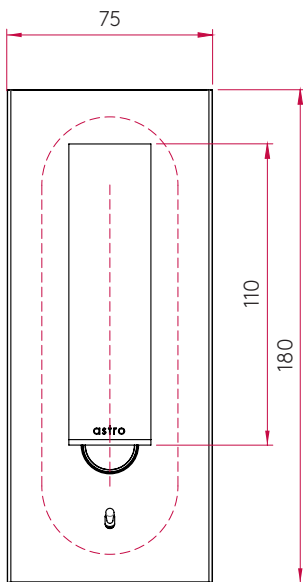

FUSE SWITCHED 7085

SKU 1215007

astro

PRODUCT SPECIFICATION

GENERAL

FINISH:	White	CABLE LENGTH:	Not Applicable
MAIN MATERIAL:	Metal - Aluminium	GROSS WEIGHT:	1.85 (kg)
DIMENSIONS:	H: 180mm W: 75mm D: 62mm	CLASS:	CE (Class II)
INSTALLATION ORIENTATION:	Wall Mount	IP RATING:	IP20
CUT OUT HOLE:	Not Applicable	BATHROOM ZONE:	Zone 3
RECESS DEPTH:	62mm	VOLTAGE:	Mains 230V
FIRE RATING:	Not Applicable	PRODUCT F MARK:	Suitable for mounting on flammable materials

LAMP

LIGHT SOURCE:	High Power LED	MACADAM ELIPSE:	6-Step
MAXIMUM WATTAGE:	3W	UGR:	Not Applicable
MAXIMUM LAMP LENGTH:	Not Applicable	BEAM ANGLE:	16 (Degrees)
LAMP INCLUDED?	Yes (Integral)	TILT ADJUSTMENT ANGLE:	90 (Degrees)
LUMINOUS FLUX:	80.88 (lm)	ROTATION ADJUSTMENT ANGLE:	330 (Degrees)
COLOUR TEMP:	3000 (K)	AVERAGE LIFESPAN:	54,000 (Hrs)
CRI:	80	L70:	To Be Advised
R9:	10.8		

ADDITIONAL INFORMATION

BOX QUANTITY X8

PRODUCT ELEVATIONS

TOP

FRONT

SIDE

BACK