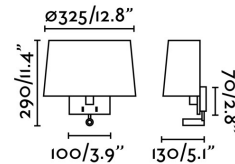

Specifications

Bulb:	1 x E27 20W LED + HIGH POWER LED 3W 3000K 200Lm
Bulb included:	No
Transformer:	Driver
Transformer included:	Yes
Voltage:	100-240V
Operating Frequency:	
IP:	20
Class:	I
Material:	Metal and textile
Designer:	ESTUDI RIBAUDI
Recommended bulb:	17463
Description of recommended Bulb:	BULB STANDARD MATT LED E27 7W 2700K 800Lm
Length:	325 mm
Net Width:	130 mm
Height:	290 mm
Net Weight:	1.30 kg
Volume:	0.01614 m3