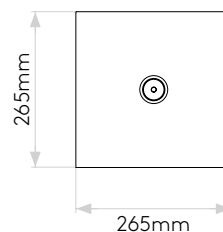

WITH OUT SHADE

Please note that some dimensions may vary slightly due to manufacturing tolerances, this includes cable entry and fixing holes

Veuillez noter que certaines dimensions peuvent varier légèrement en raison des tolérances de fabrication, y compris l'entrée de câble et les trous de fixation.

Bitte beachten Sie, dass die Maße Fertigungstoleranzen unterliegen und daher in geringem Umfang von der angegebenen Größe abweichen können. Dies gilt auch für Kabeleingänge und Befestigungslöcher.

Si prega notare che possono esserci piccole variazioni in alcune dimensioni dovute alle tolleranze di produzione, queste includono l'ingresso del cavo e i fori di fissaggio.