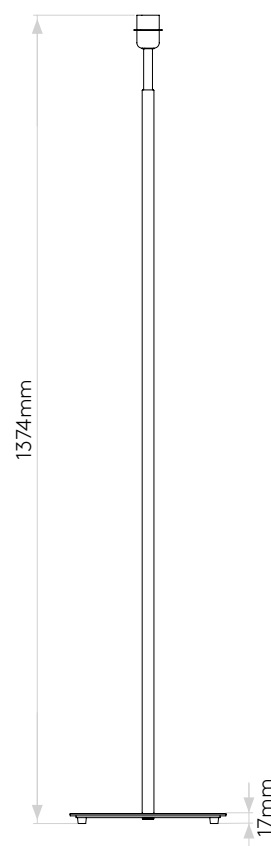

GENERAL

| | |
|---------------------------|-----------------------|
| LOCATION: | Interior |
| CLASS: | CE (Class II) |
| IP RATING: | IP20 |
| BATHROOM ZONE: | Zone 3 |
| DRIVER REQUIRED: | No |
| INSTALLATION ORIENTATION: | - |
| MAIN MATERIAL: | Metal - Mild Steel |
| DIMENSIONS (mm): | H: 1374 W: 265 D: 265 |
| CUT OUT HOLE (mm): | - |
| RECESS DEPTH (mm): | - |
| FIRE RATING: | - |
| CABLE LENGTH (mm): | To Be Advised |
| GROSS WEIGHT (kg): | 6.58 |

LAMP

| | |
|--------------------------------|----------------|
| LIGHT SOURCE: | E27/ES |
| WATTAGE: | 60W |
| LAMP INCLUDED: | No |
| MAXIMUM LAMP LENGTH (mm): | To Be Advised |
| LUMINOUS FLUX (lm): | Lamp Dependent |
| COLOUR TEMP (K): | Lamp Dependent |
| CRI (Ra): | Lamp Dependent |
| MACADAM ELLIPSE: | - |
| TILT ADJUSTABLE ANGLE (°): | - |
| ROTATION ADJUSTABLE ANGLE (°): | - |
| LIFETIME (hrs): | Lamp Dependent |
| BEAM ANGLE (°): | - |

ADDITIONAL INFORMATION:

| | |
|-----------------|---|
| SHADE INCLUDED: | - |
| SHADE MATERIAL: | - |
| F MARK: | Suitable for mounting on flammable materials |

CODE: 1142020 (4512)
FINISH: POLISHED NICKEL

Please note that some dimensions may vary slightly due to manufacturing tolerances, this includes cable entry and fixing holes

Veuillez noter que certaines dimensions peuvent varier légèrement en raison des tolérances de fabrication, y compris l'entrée de câble et les trous de fixation.