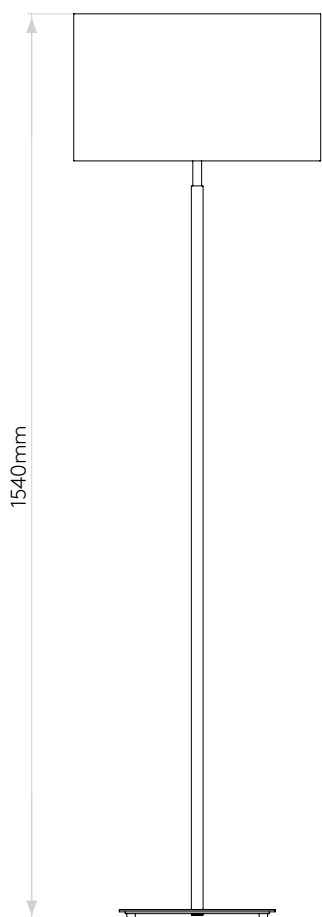

GENERAL

| | |
|---------------------------|-----------------------|
| LOCATION: | Interior |
| CLASS: | CE (Class II) |
| IP RATING: | IP20 |
| BATHROOM ZONE: | Zone 3 |
| DRIVER REQUIRED: | No |
| INSTALLATION ORIENTATION: | - |
| MAIN MATERIAL: | Metal - Mild Steel |
| DIMENSIONS (mm): | H: 1374 W: 265 D: 265 |
| CUT OUT HOLE (mm): | - |
| RECESS DEPTH (mm): | - |
| FIRE RATING: | - |
| CABLE LENGTH (mm): | To Be Advised |
| GROSS WEIGHT (kg): | 6.58 |

LAMP

| | |
|--------------------------------|----------------|
| LIGHT SOURCE: | E27/ES |
| WATTAGE: | 60W |
| LAMP INCLUDED: | No |
| MAXIMUM LAMP LENGTH (mm): | To Be Advised |
| LUMINOUS FLUX (lm): | Lamp Dependent |
| COLOUR TEMP (K): | Lamp Dependent |
| CRI (Ra): | Lamp Dependent |
| MACADAM ELLIPSE: | - |
| TILT ADJUSTABLE ANGLE (°): | - |
| ROTATION ADJUSTABLE ANGLE (°): | - |
| LIFETIME (hrs): | Lamp Dependent |
| BEAM ANGLE (°): | - |

ADDITIONAL INFORMATION:

| | |
|-----------------|---|
| SHADE INCLUDED: | - |
| SHADE MATERIAL: | - |
| F MARK: | Suitable for mounting on flammable materials |

CODE: 1142020 (4512)
FINISH: POLISHED NICKEL

Please note that some dimensions may vary slightly due to manufacturing tolerances, this includes cable entry and fixing holes

Veuillez noter que certaines dimensions peuvent varier légèrement en raison des tolérances de fabrication, y compris l'entrée de câble et les trous de fixation.