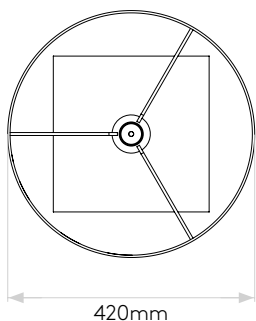

WITH DRUM 420 SHADE