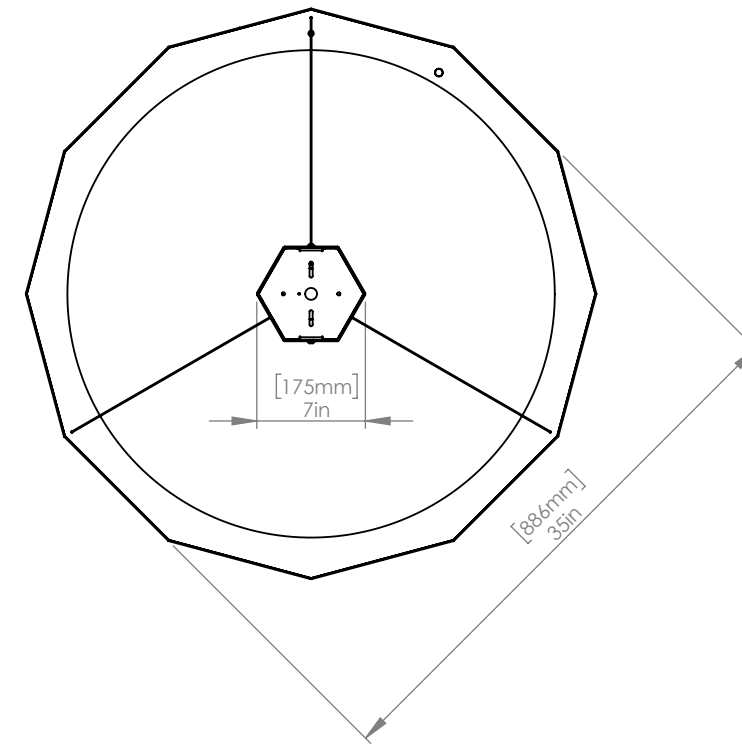

MATTHEW MCCORMICK

DODECA 36

CODE DO36_WHT
FINISH Textured White

CODE DO36_BLK
FINISH Satin Black

CODE DO36_BRB
FINISH Brushed Brass

CODE DO36_COB
FINISH Brushed Copper

MATERIALS Mild Steel
LAMPING Integrated 2700K LEDs
WATTAGE 27W at 1190 lumens (dimmbles)
WEIGHT 24 lbs
CANOPY 7" (175mm) diameter
3" (51mm) deep
DROP HEIGHT 30" (113mm) Standard

CUSTOM OPTIONS

FINISH Copper, Bronze, 24K Gold

DROP LENGTH Extra length available upon request

* Pricing available upon request