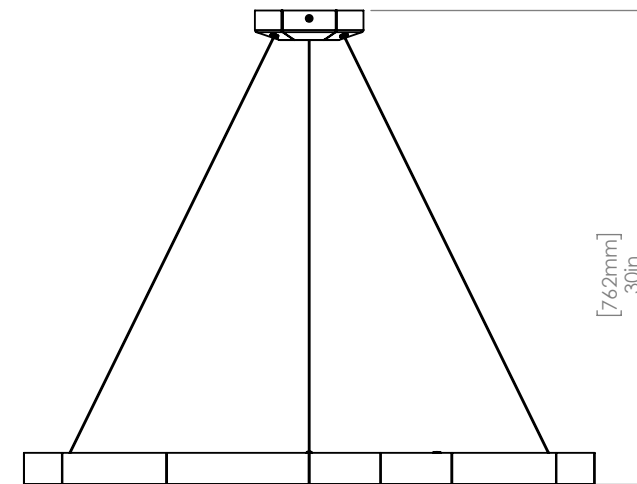

MATTHEW MCCORMICK

DODECA 36

CODE DO36_WHT
FINISH Textured White

CODE DO36_BLK
FINISH Satin Black

CODE DO36_BRB
FINISH Brushed Brass

CODE DO36_COB
FINISH Brushed Copper

MATERIALS Mild Steel
LAMPING Integrated 2700K LEDs
WATTAGE 27W at 1190 lumens (dimmbles)
WEIGHT 24 lbs
CANOPY 7" (175mm) diameter
3" (51mm) deep
DROP HEIGHT 30" (113mm) Standard

CUSTOM OPTIONS

FINISH Copper, Bronze, 24K Gold

DROP LENGTH Extra length available upon request

* Pricing available upon request