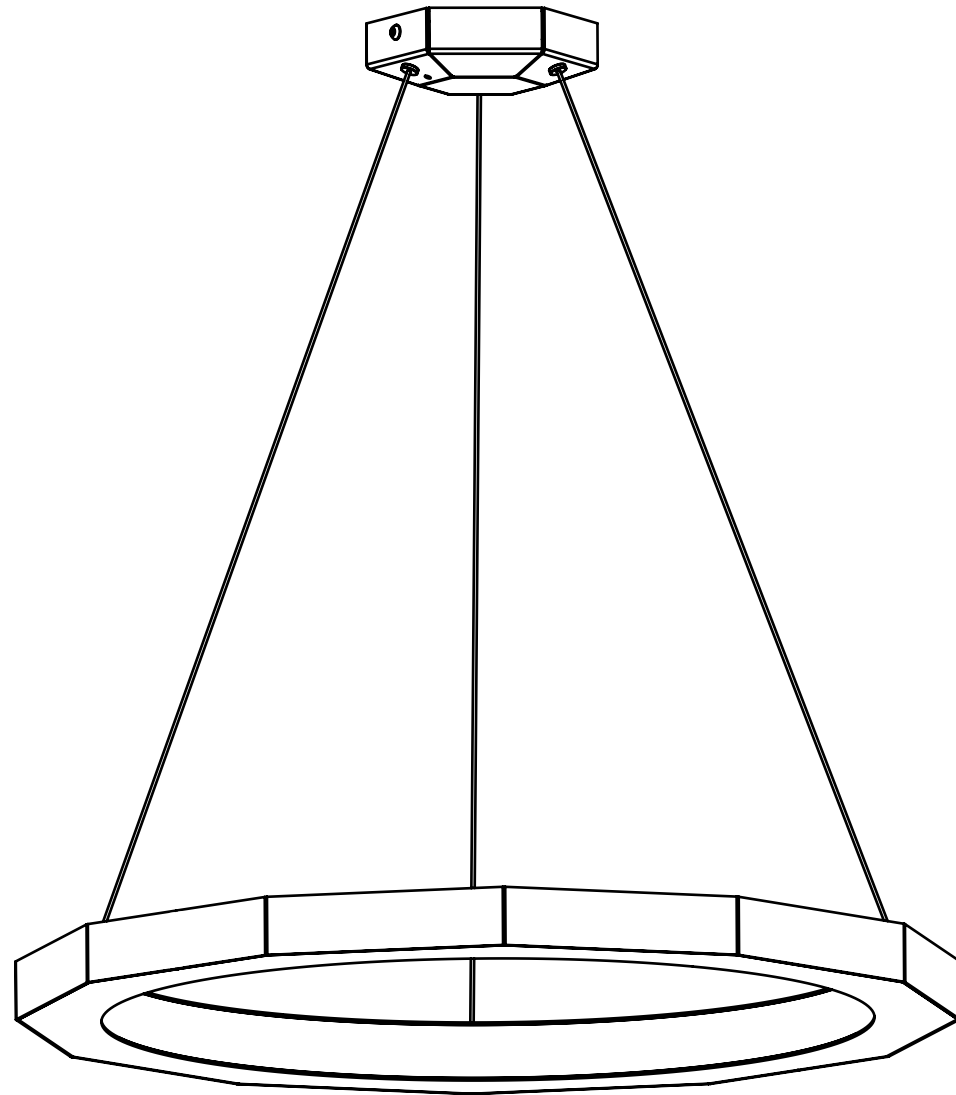

MATTHEW MCCORMICK

DODECA 28

CODE	DO28_WHT
FINISH	Textured White

CODE	DO28_BLK
FINISH	Satin Black

CODE	DO28_BRB
FINISH	Brushed Brass

CODE	DO28_COB
FINISH	Brushed Copper

MATERIALS	Mild Steel
LAMPING	Integrated 2700K LEDs
WATTAGE	22W at 914 lumens (dimnable)
WEIGHT	18 lbs
CANOPY	7" (175mm) diameter 3" (51mm) deep
DROP HEIGHT	30" (113mm) Standard

CUSTOM OPTIONS

DROP LENGTH	Extra length available upon request
-------------	-------------------------------------

* Pricing available upon request

DODECA 28

DESIGNED BY MATTHEW MCCORMICK

VANCOUVER, BC. CANADA
1 (888) 290-0840
INFO@MATTHEWMCCORMICK.CA

MATERIALS Mild Steel
LAMPING Integrated 2700K LEDs
WATTAGE 27W at 1190 lumens (dimmbles)
WEIGHT 24 lbs
CANOPY 7" (175mm) diameter
3" (51mm) deep
DROP HEIGHT 30" (113mm) Standard

CUSTOM OPTIONS

FINISH Copper, Bronze, 24K Gold

CODE DO46_COB
FINISH Brushed Copper

MATERIALS Mild Steel
LAMPING Integrated 2700K LEDs
WATTAGE 35W 1530 lumens (dimnable)
WEIGHT 33 lbs
CANOPY 11" (292mm) diameter
3" (51mm) deep
DROP HEIGHT 30" (113mm) Standard