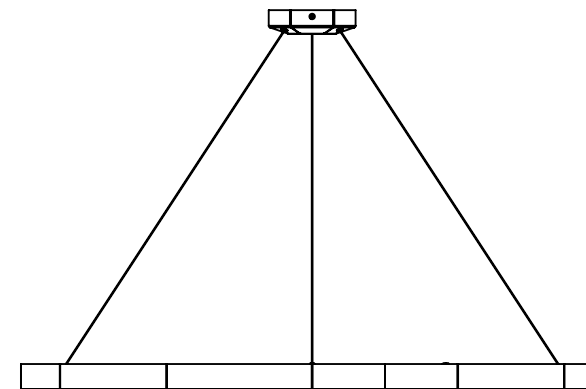

MATTHEW MCCORMICK

DODECA 46

CODE DO46_WHT
FINISH Textured White

CODE XDO46_BLK
FINISH Satin Black

CODE DO46_BRB
FINISH Brushed Brass

CODE DO46_COB
FINISH Brushed Copper

MATERIALS Mild Steel
LAMPING Integrated 2700K LEDs
WATTAGE 35W 1530 lumens (dimnable)
WEIGHT 33 lbs
CANOPY 11" (292mm) diameter
3" (51mm) deep
DROP HEIGHT 30" (113mm) Standard

CUSTOM OPTIONS

FINISH Copper, Bronze, 24K Gold

DROP LENGTH Extra length available upon request

DODECA 46

DESIGNED BY MATTHEW MCCORMICK

VANCOUVER, BC. CANADA
1 (888) 290-0840
INFO@MATTHEWMCCORMICK.CA

©2018 MATTHEW MCCORMICK STUDIO INC. ALL RIGHTS RESERVED.