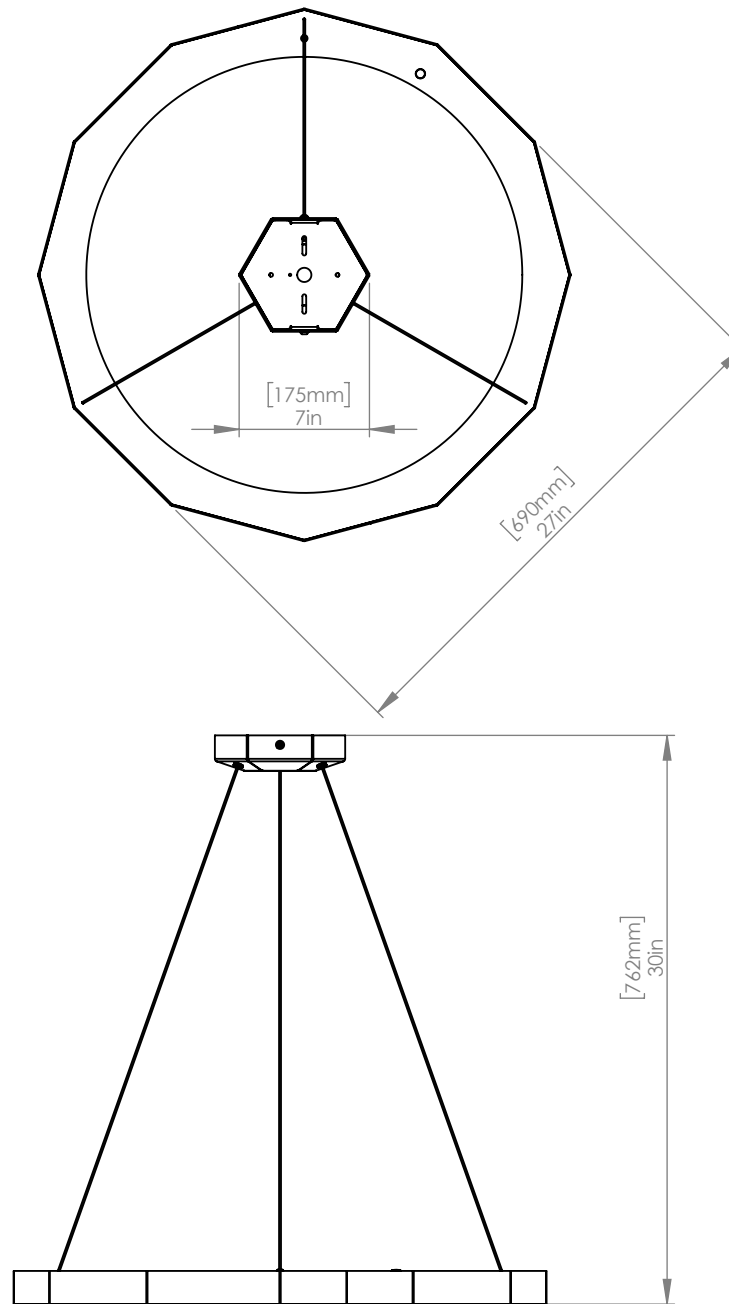

MATTHEW MCCORMICK

DODECA 28

CODE	DO28_WHT
FINISH	Textured White

CODE	DO28_BLK
FINISH	Satin Black

CODE	DO28_BRB
FINISH	Brushed Brass

CODE	DO28_COB
FINISH	Brushed Copper

MATERIALS	Mild Steel
LAMPING	Integrated 2700K LEDs
WATTAGE	22W at 914 lumens (dimnable)
WEIGHT	18 lbs
CANOPY	7" (175mm) diameter 3" (51mm) deep
DROP HEIGHT	30" (113mm) Standard

CUSTOM OPTIONS

DROP LENGTH	Extra length available upon request
-------------	-------------------------------------

* Pricing available upon request

DODECA 28

DESIGNED BY MATTHEW MCCORMICK

VANCOUVER, BC. CANADA
1 (888) 290-0840
INFO@MATTHEWMCCORMICK.CA

MATERIALS Mild Steel
LAMPING Integrated 2700K LEDs
WATTAGE 27W at 1190 lumens (dimmbles)
WEIGHT 24 lbs
CANOPY 7" (175mm) diameter
3" (51mm) deep
DROP HEIGHT 30" (113mm) Standard

CUSTOM OPTIONS

FINISH Copper, Bronze, 24K Gold

CODE DO46_COB
FINISH Brushed Copper

MATERIALS Mild Steel
LAMPING Integrated 2700K LEDs
WATTAGE 35W 1530 lumens (dimnable)
WEIGHT 33 lbs
CANOPY 11" (292mm) diameter
3" (51mm) deep
DROP HEIGHT 30" (113mm) Standard