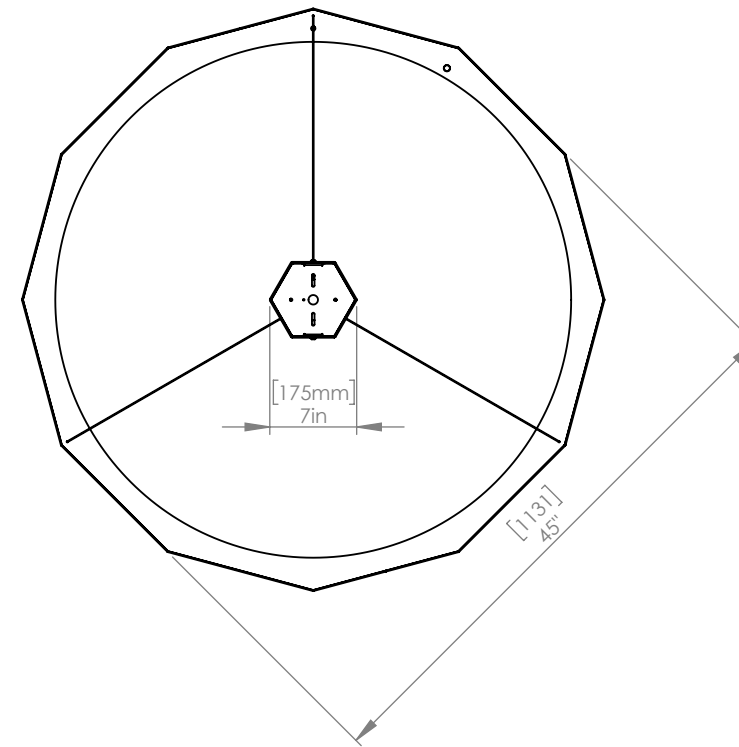

MATTHEW MCCORMICK

DODECA 46

CODE DO46_WHT
FINISH Textured White

CODE XDO46_BLK
FINISH Satin Black

CODE DO46_BRB
FINISH Brushed Brass

CODE DO46_COB
FINISH Brushed Copper

MATERIALS Mild Steel
LAMPING Integrated 2700K LEDs
WATTAGE 35W 1530 lumens (dimnable)
WEIGHT 33 lbs
CANOPY 11" (292mm) diameter
3" (51mm) deep
DROP HEIGHT 30" (113mm) Standard

CUSTOM OPTIONS

FINISH Copper, Bronze, 24K Gold

DROP LENGTH Extra length available upon request

DODECA 46

DESIGNED BY MATTHEW MCCORMICK

VANCOUVER, BC. CANADA
1 (888) 290-0840
INFO@MATTHEWMCCORMICK.CA

©2018 MATTHEW MCCORMICK STUDIO INC. ALL RIGHTS RESERVED.