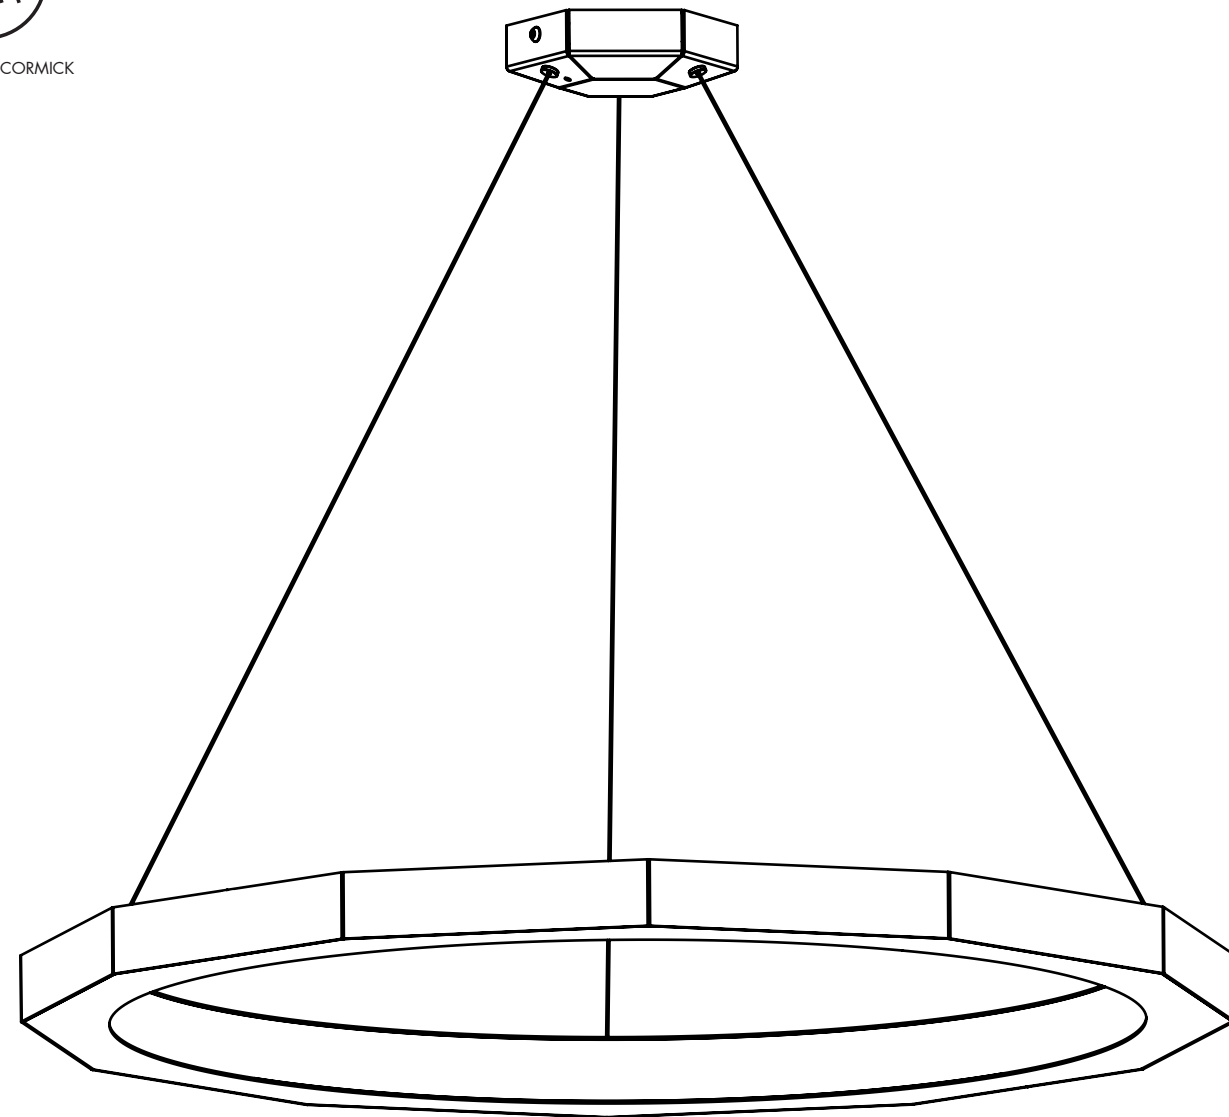

MATTHEW MCCORMICK

DODECA 36

CODE DO36_WHT
FINISH Textured White

CODE DO36_BLK
FINISH Satin Black

CODE DO36_BRB
FINISH Brushed Brass

CODE DO36_COB
FINISH Brushed Copper

MATERIALS Mild Steel
LAMPING Integrated 2700K LEDs
WATTAGE 27W at 1190 lumens (dimmbles)
WEIGHT 24 lbs
CANOPY 7" (175mm) diameter
3" (51mm) deep
DROP HEIGHT 30" (113mm) Standard

CUSTOM OPTIONS

FINISH Copper, Bronze, 24K Gold

DROP LENGTH Extra length available upon request

* Pricing available upon request