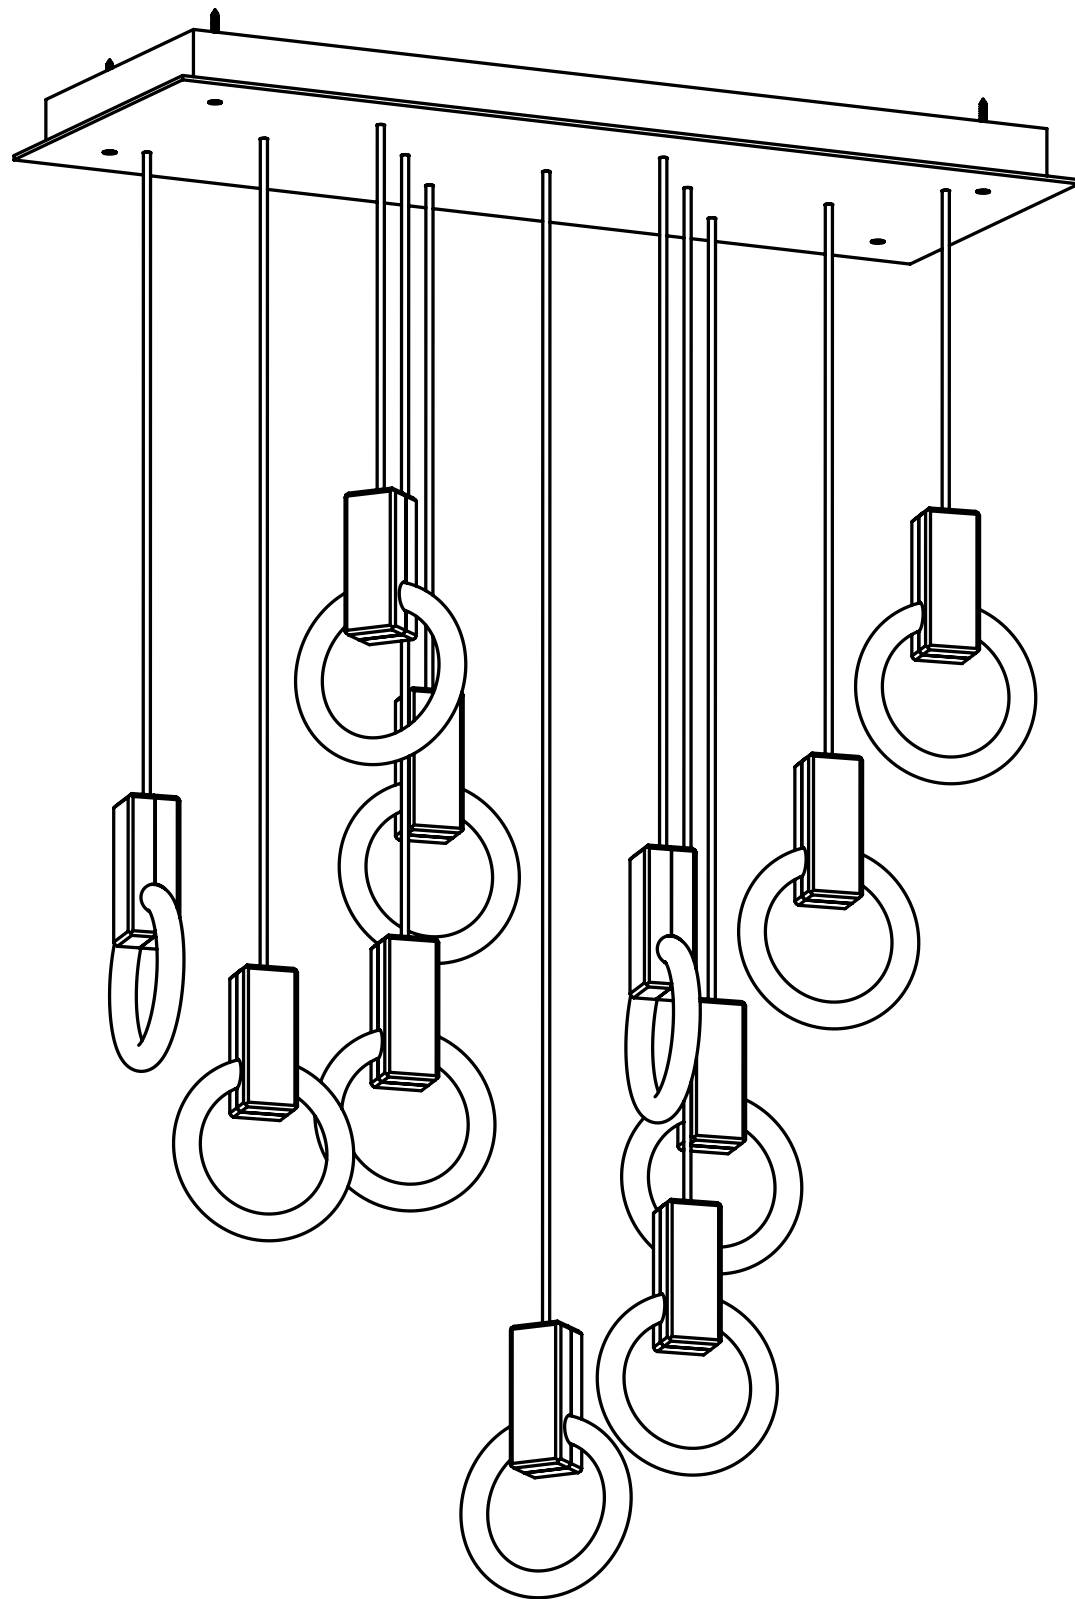

MATERIALS Aluminum
LAMPING 9 x 8" 22W Circline Bulbs
198W at 8100 lumens total (dimnable)
WEIGHT 34 lbs
CANOPY 42" (1067mm) x 16" (406mm)
2.5" (64mm) deep
Aluminum, White finish
DROP LENGTH 10' (3050mm) Standard

MATERIALS Aluminum

LAMPING 6 x 8" 22W Circline Bulbs
2 x 12" 32W Circline Bulbs
1 x 16" 40W Circline Bulb
236W at 11080 lumens total (dimnable)

WEIGHT 34 lbs

CANOPY 42" (1067mm) x 16" (406mm)
2.5" (64mm) deep
Aluminum, White finish

DROP LENGTH 10' (3050mm) Standard

CUSTOM OPTIONS

FINISH Copper, Bronze, 24K Gold

DROP LENGTH Extra length available upon request

* Pricing available upon request

MATTHEW MCCORMICK

CORD LENGTH UPTO 10' [3050mm]

HALO C11 RECTANGULAR - STANDARD

CODE H_C11RE_S_BRB

FINISH Brushed Brass

MATERIALS Aluminum

LAMPING 11 x 8" 22W Circline Bulbs
242W at 9900 lumens total (dimnable)

WEIGHT 42 lbs

CANOPY 42" (1067mm) x 16" (406mm)
2.5" (64mm) deep
Aluminum, White finish