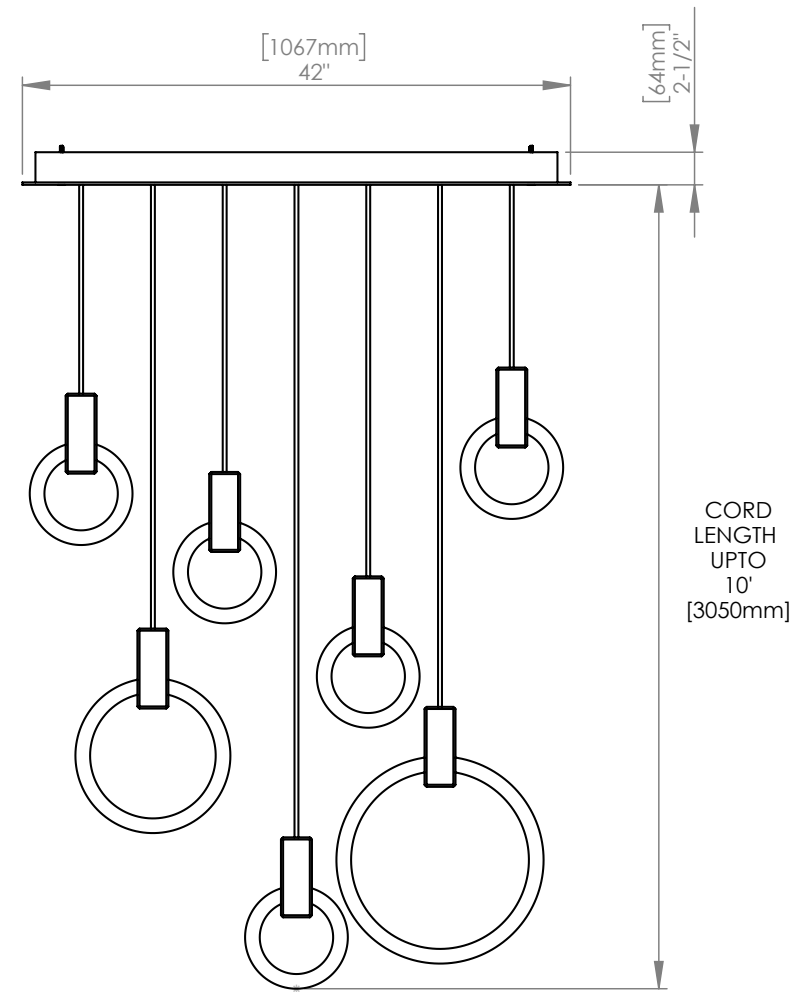

MATTHEW MCCORMICK

HALO C7 LINEAR - MIXED

CODE H_C7LN_M_BRB

FINISH Brushed Brass

MATERIALS Aluminum

LAMPING 5 x 8" 22W Circline Bulbs
1 x 12" 32W Circline Bulb
1 x 16" 40W Circline Bulb
182W at 8530 lumen total
(dimnable)

WEIGHT 45 lbs

CANOPY 42" (1067mm) x 16" (406mm)
2.5" (64mm) deep
Aluminum, White finish

DROP LENGTH 10' (3050mm) Standard

CUSTOM OPTIONS

FINISH Copper, Bronze, 24K Gold

DROP LENGTH Extra length available upon request

* Pricing available upon request

HALO C7 LINER - MIXED

DESIGNED BY MATTHEW MCCORMICK

VANCOUVER, BC. CANADA
1 (888) 290-0840
INFO@MATTHEWMCCORMICK.CA

©2018 MATTHEW MCCORMICK STUDIO INC. ALL RIGHTS RESERVED.