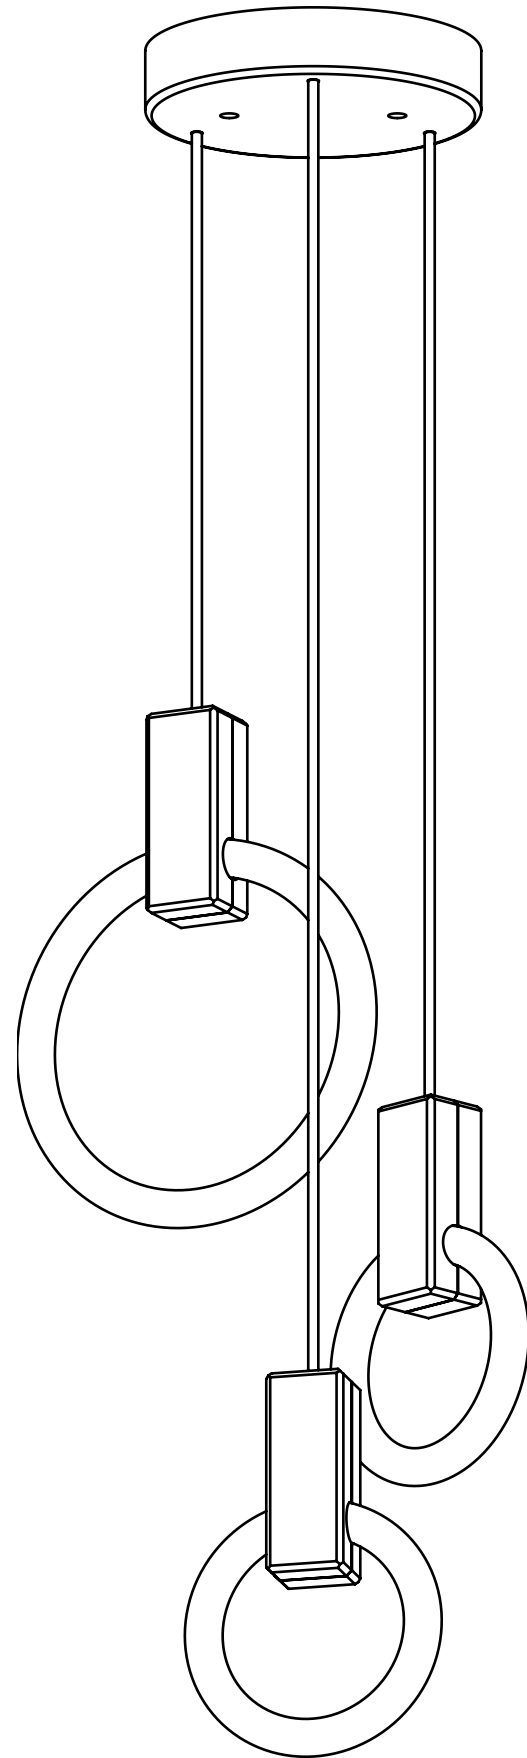

MATTHEW MCCORMICK

CORD LENGTH UPTO 10' [3050mm]

HALO C3 ROUND - MIXED

CODE H_C3RD_M_BRB

FINISH Brushed Brass

MATERIALS Aluminum

LAMPING 2 x 8" 22W Circline Bulbs
1 x 12" 32W Circline Bulb
76W at 3450 lumens total (dimnable)

WEIGHT 8 lbs

CANOPY 10" (254mm) diameter
2" (51mm) deep
Aluminum, Black finish

DROP LENGTH 10' (3050mm) Standard

CUSTOM OPTIONS

FINISH Copper, Bronze, 24K Gold

DROP LENGTH Extra length available upon request

* Pricing available upon request