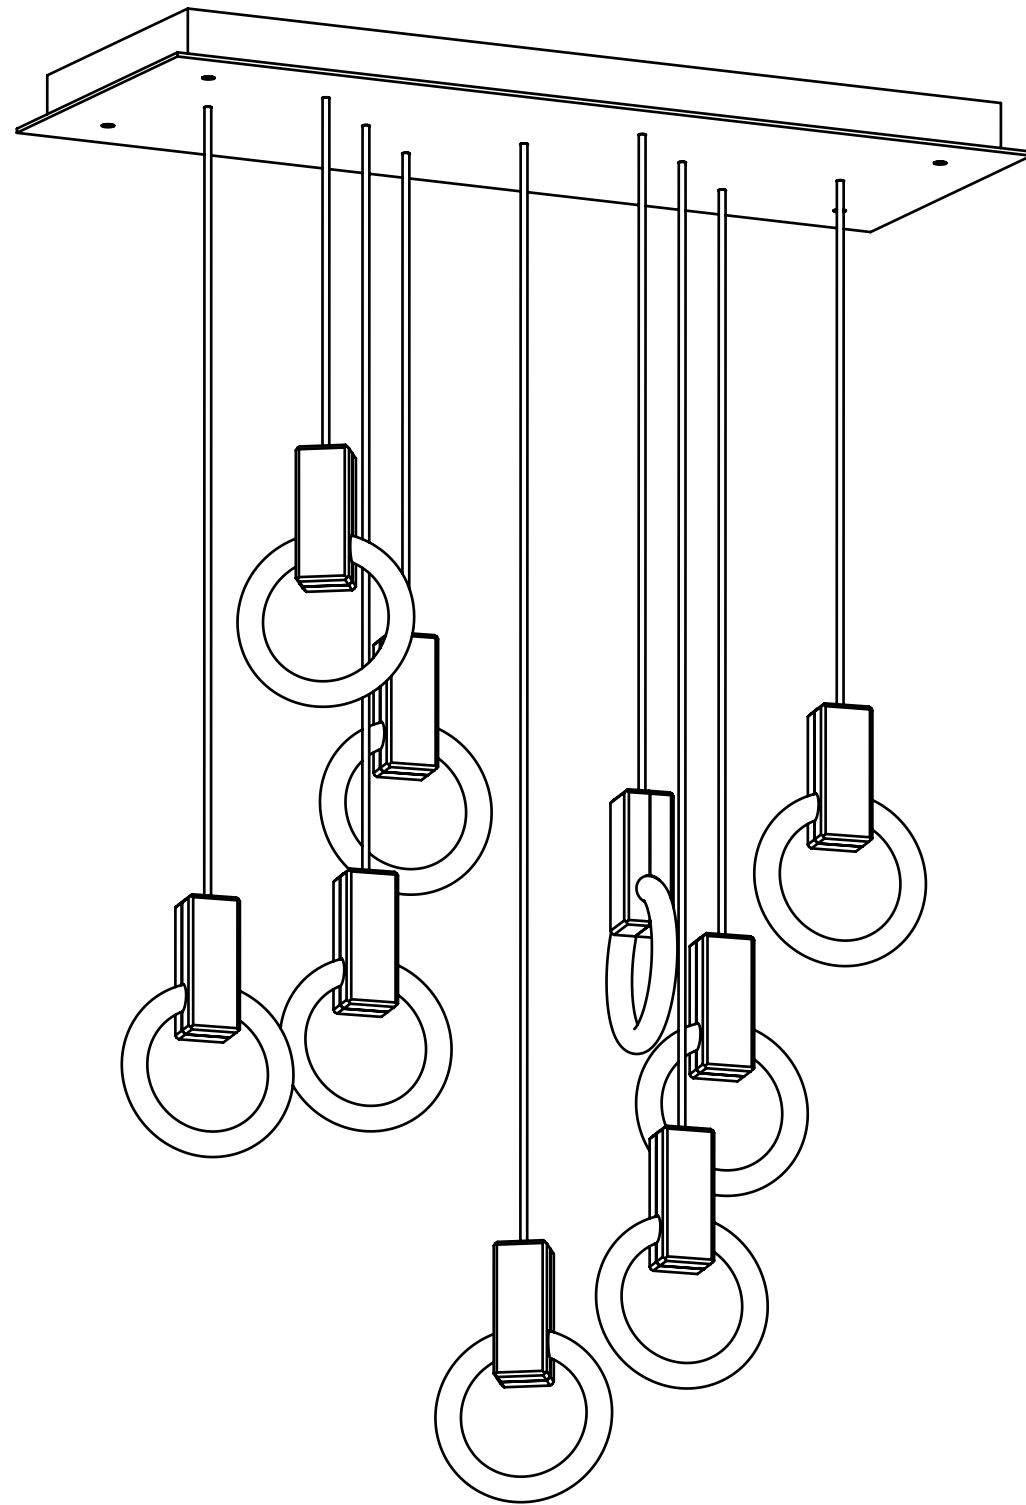

MATTHEW MCCORMICK

HALO C9 RECTANGULAR - STANDARD

CODE H_C9RE_S_BRB
FINISH Brushed Brass

MATERIALS Aluminum
LAMPING 9 x 8" 22W Circline Bulbs
198W at 8100 lumens total (dimnable)
WEIGHT 34 lbs
CANOPY 42" (1067mm) x 16" (406mm)
2.5" (64mm) deep
Aluminum, White finish
DROP LENGTH 10' (3050mm) Standard

CUSTOM OPTIONS

FINISH Copper, Bronze, 24K Gold
DROP LENGTH Extra length available upon request

* Pricing available upon request