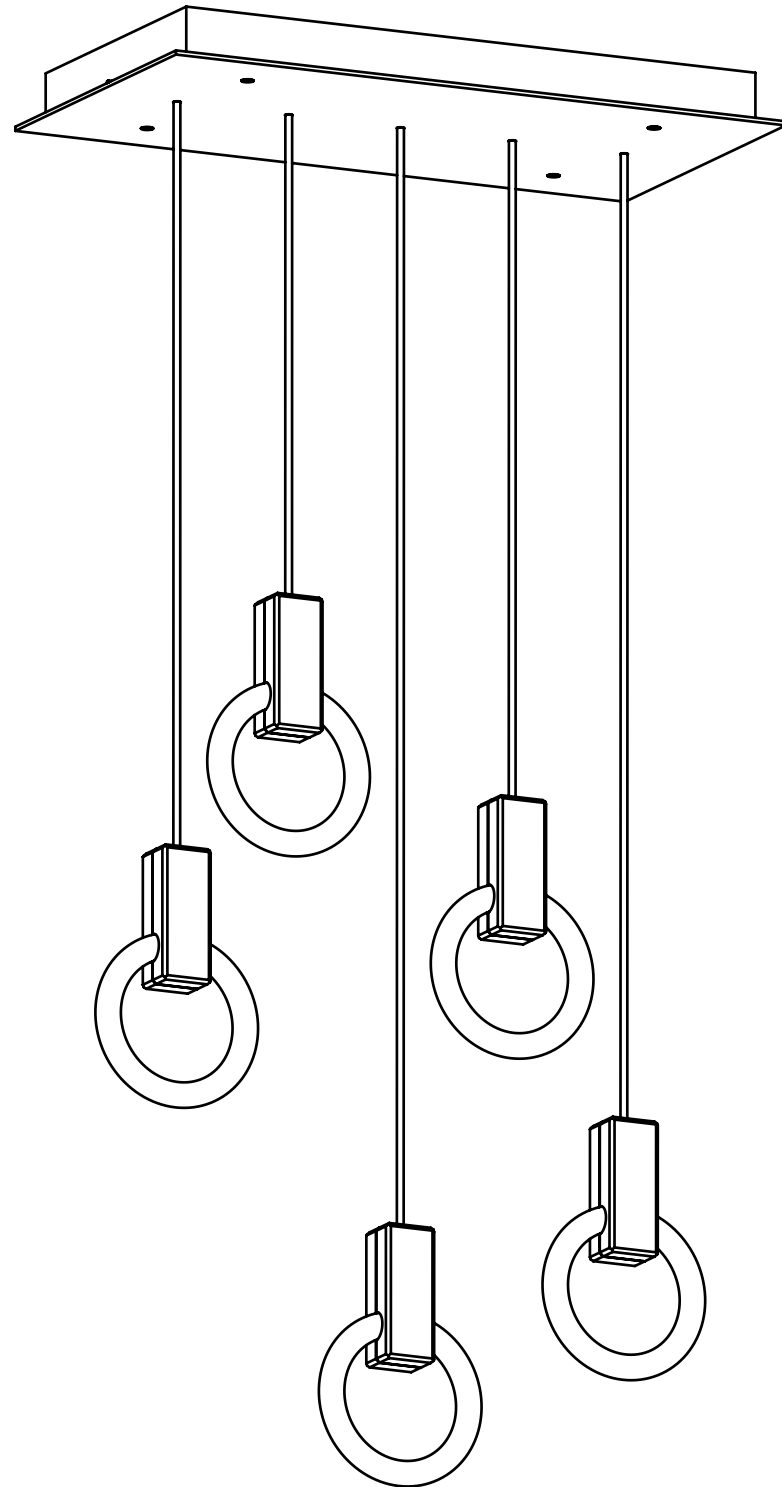

WEIGHT 6 lbs

CANOPY 10" (254mm) diameter
2" (51mm) deep
Aluminum, Black finish

DROP LENGTH 10' (3050mm) Standard

CUSTOM OPTIONS

FINISH Copper, Bronze, 24K Gold

DROP LENGTH Extra length available upon request

FINISH Brushed Brass

MATERIALS Aluminum

LAMPING 11 x 8" 22W Circline Bulbs
242W at 9900 lumens total (dimnable)

WEIGHT 35 lbs

CANOPY 26" (660mm) diameter
2.5" (64mm) deep
Aluminum, White finish

DROP LENGTH 10' (3050mm) Standard

WEIGHT 35 lbs

CANOPY 26" (660mm) diameter
2.5" (64mm) deep
Aluminum, White finish

DROP LENGTH 10' (3050mm) Standard

CUSTOM OPTIONS

FINISH Copper, Bronze, 24K Gold

DROP LENGTH Extra length available upon request

MATTHEW MCCORMICK

HALO C5 LINER - STANDARD

CODE H_C5LN_S_BRB

FINISH Brushed Brass

MATERIALS Aluminum

LAMPING 5 x 8" 22W Circline Bulbs
110W at 4500 lumens total
(dimnable)

WEIGHT 32 lbs

CANOPY 30" (762mm) x 16" (406mm)
2.5" (64mm) deep
Aluminum, White finish