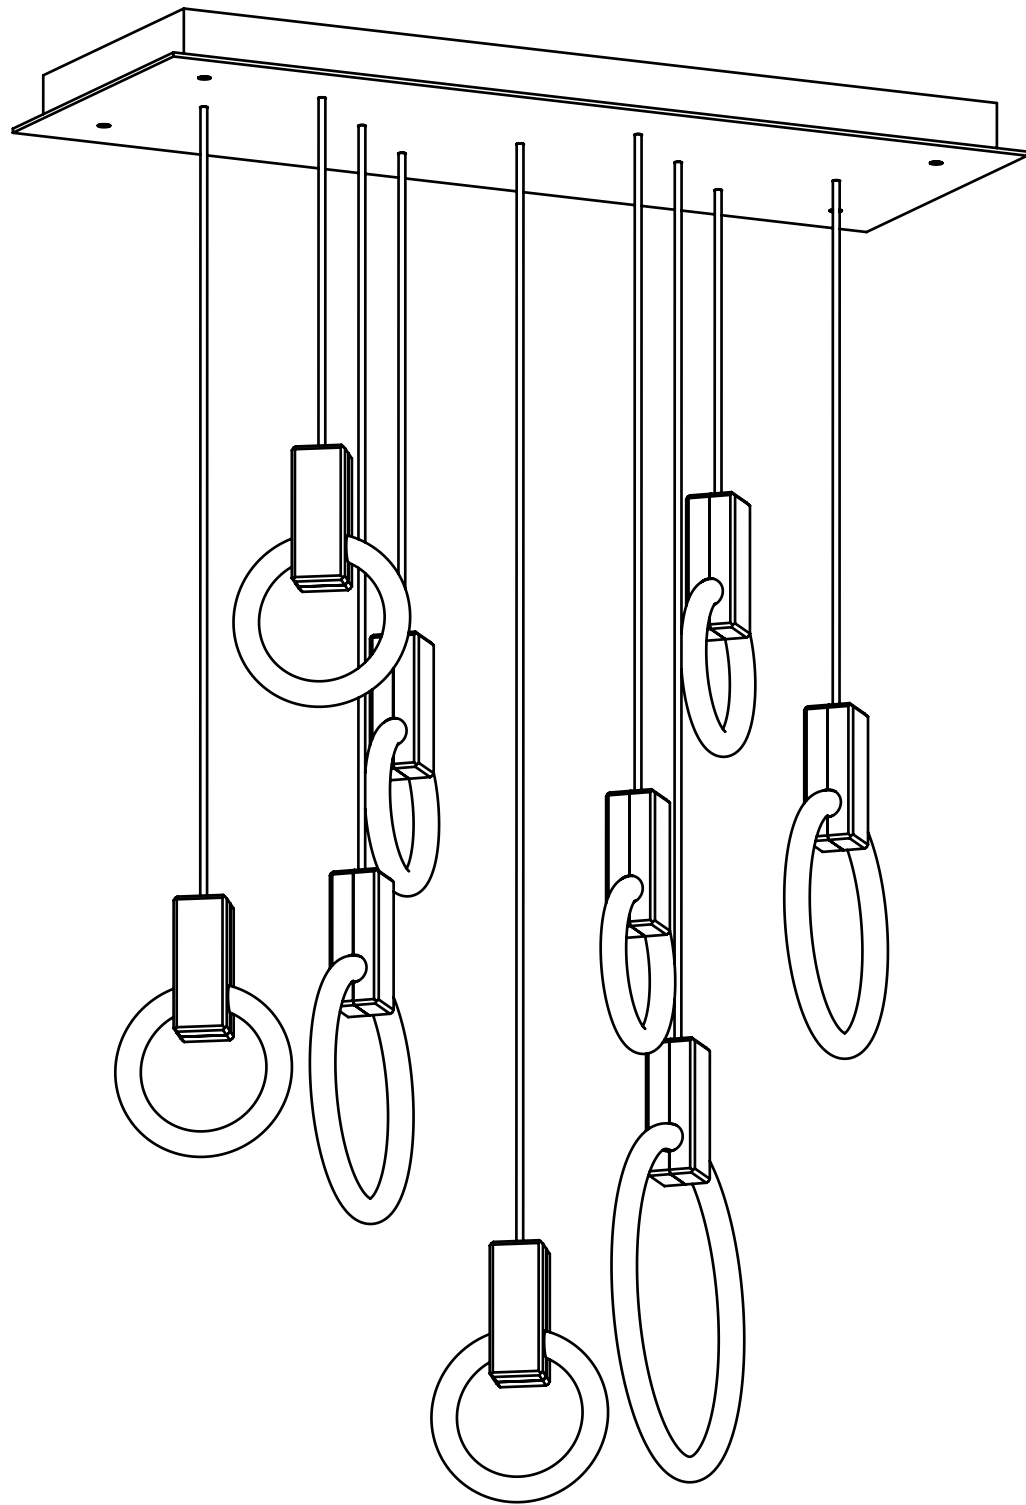

MATTHEW MCCORMICK

HALO C9 RECTANGULAR - MIXED

CODE H_C9LN_M_BRB

FINISH Brushed Brass

MATERIALS Aluminum

LAMPING 6 x 8" 22W Circline Bulbs
2 x 12" 32W Circline Bulbs
1 x 16" 40W Circline Bulb
236W at 11080 lumens total (dimnable)

WEIGHT 34 lbs

CANOPY 42" (1067mm) x 16" (406mm)
2.5" (64mm) deep
Aluminum, White finish

DROP LENGTH 10' (3050mm) Standard

CUSTOM OPTIONS

FINISH Copper, Bronze, 24K Gold

DROP LENGTH Extra length available upon request

* Pricing available upon request