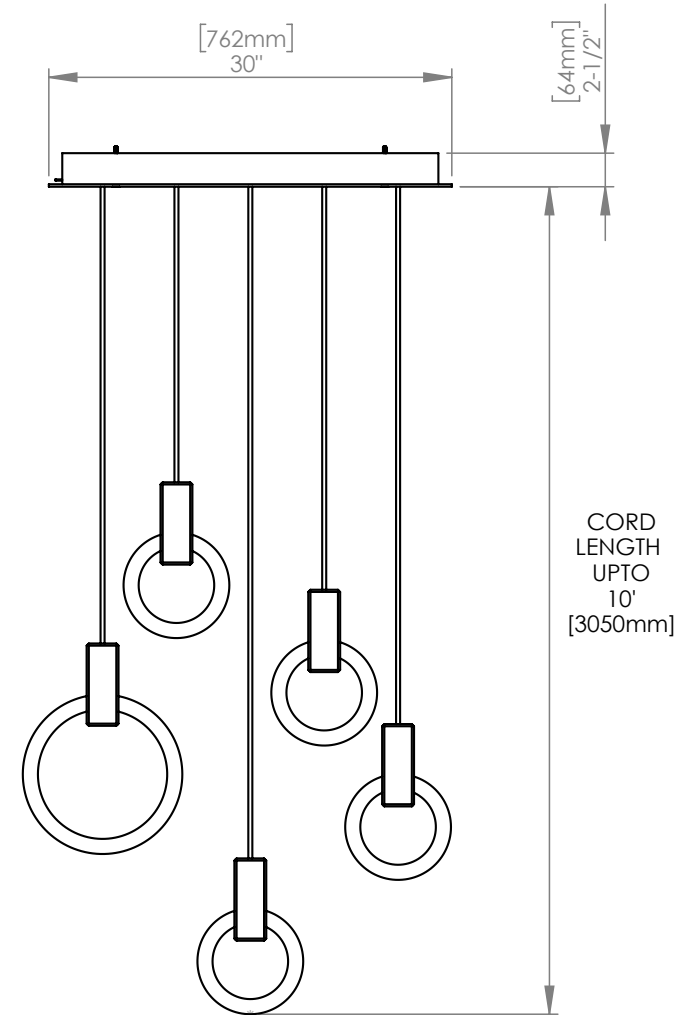

MATTHEW MCCORMICK

HALO C5 LINER - MIXED

CODE H_C5LN_M_BRB

FINISH Brushed Brass

MATERIALS Aluminum

LAMPING 4 x 8" 22W Circline Bulbs
1 x 12" 32W Circline Bulb
120W at 5250 lumens total
(dimnable)

WEIGHT 32 lbs

CANOPY 30" (762mm) x 16" (406mm)
2.5" (64mm) deep
Aluminum, White finish

DROP LENGTH 10' (3050mm) Standard

CUSTOM OPTIONS

FINISH Copper, Bronze, 24K Gold

DROP LENGTH Extra length available upon request

* Pricing available upon request