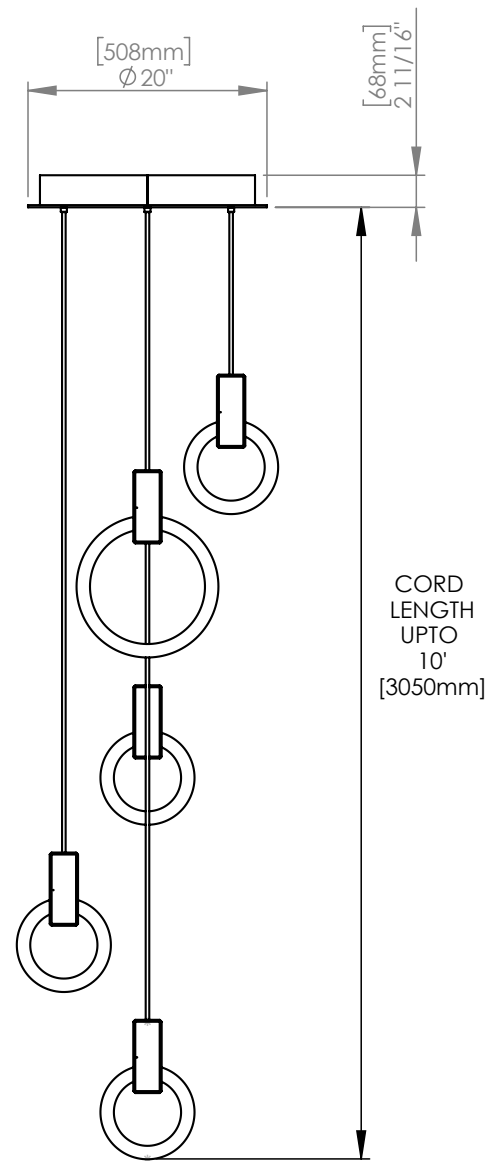

MATTHEW MCCORMICK

HALO C5 ROUND - MIXED

CODE H_C5RD_M_BRB

FINISH Brushed Brass

MATERIALS Aluminum

LAMPING 4 x 8" 22W Circline Bulbs
1 x 12" 32W Circline Bulb
66W at 5250 lumens total
(dimnable)

WEIGHT 17 lbs

CANOPY 20" (508mm) diameter
2 11/16" (68mm) deep
Aluminum, White finish

DROP LENGTH 10' (3050mm) Standard

CUSTOM OPTIONS

FINISH Copper, Bronze, 24K Gold

DROP LENGTH Extra length available upon request

* Pricing available upon request