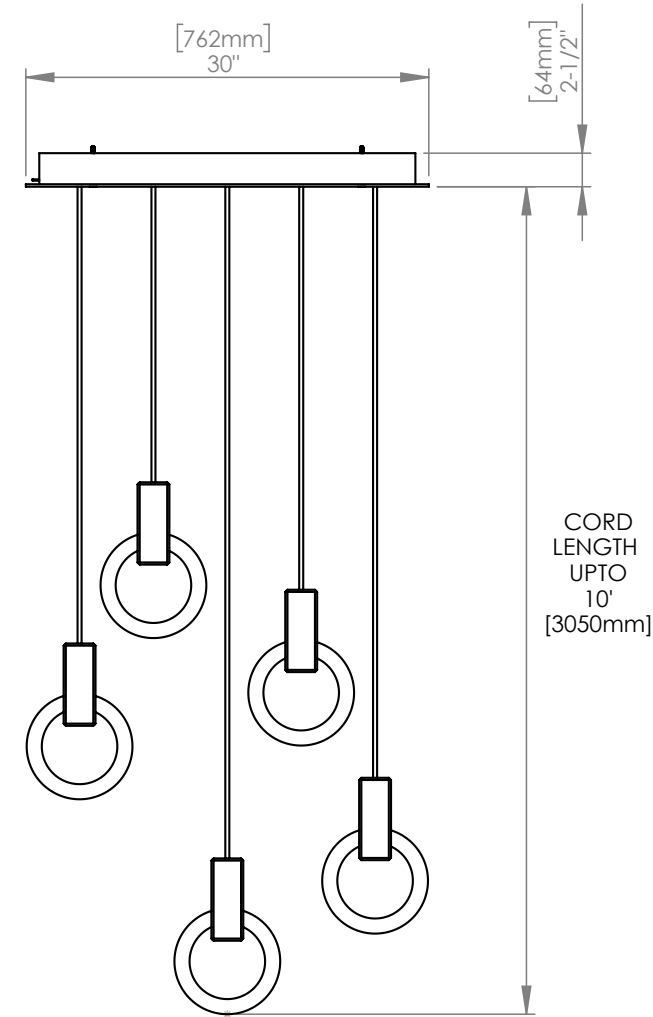

WEIGHT 6 lbs

CANOPY 10" (254mm) diameter
2" (51mm) deep
Aluminum, Black finish

DROP LENGTH 10' (3050mm) Standard

CUSTOM OPTIONS

FINISH Copper, Bronze, 24K Gold

DROP LENGTH Extra length available upon request

WEIGHT 24 lbs

CANOPY 20" (508mm) diameter
2 11/16" (68mm) deep
Aluminum, White finish

DROP LENGTH 10' (3050mm) Standard

CUSTOM OPTIONS

FINISH Copper, Bronze, 24K Gold

DROP LENGTH Extra length available upon request

WEIGHT 35 lbs

CANOPY 26" (660mm) diameter
2.5" (64mm) deep
Aluminum, White finish

DROP LENGTH 10' (3050mm) Standard

CUSTOM OPTIONS

FINISH Copper, Bronze, 24K Gold

DROP LENGTH Extra length available upon request

MATTHEW MCCORMICK

HALO C5 LINER - STANDARD

CODE H_C5LN_S_BRB

FINISH Brushed Brass

MATERIALS Aluminum

LAMPING 5 x 8" 22W Circline Bulbs
110W at 4500 lumens total
(dimnable)

WEIGHT 32 lbs

CANOPY 30" (762mm) x 16" (406mm)
2.5" (64mm) deep
Aluminum, White finish