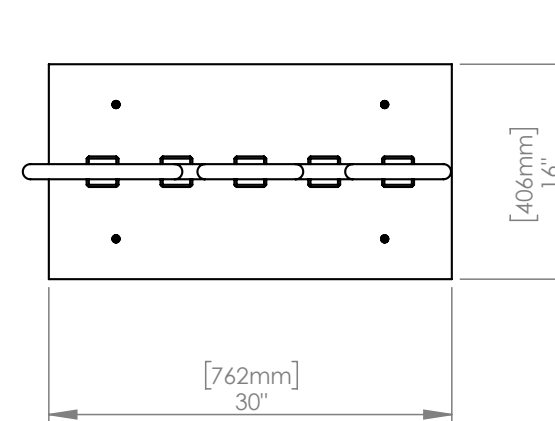

DROP LENGTH 10' (3050mm) Standard

CUSTOM OPTIONS

FINISH Copper, Bronze, 24K Gold

DROP LENGTH Extra length available upon request

* Pricing available upon request

MATTHEW MCCORMICK

HALO C5 LINER - MIXED

CODE H_C5LN_M_BRB