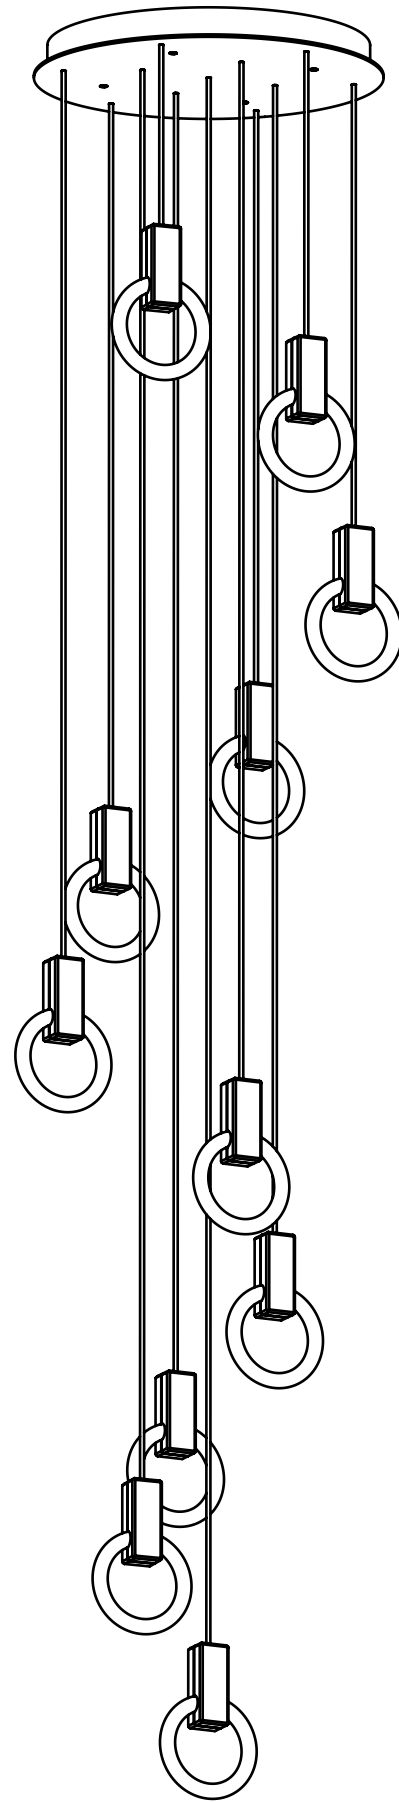

MATTHEW MCCORMICK

CORD LENGTH UPTO 10' [3050mm]

HALO C11 ROUND - STANDARD

CODE H_C11RD_S_BRB

FINISH Brushed Brass

MATERIALS Aluminum

LAMPING 11 x 8" 22W Circline Bulbs
242W at 9900 lumens total (dimnable)

WEIGHT 35 lbs

CANOPY 26" (660mm) diameter
2.5" (64mm) deep
Aluminum, White finish

DROP LENGTH 10' (3050mm) Standard

CUSTOM OPTIONS

FINISH Copper, Bronze, 24K Gold

DROP LENGTH Extra length available upon request

* Pricing available upon request

HALO C11 ROUND - STANDARD

DESIGNED BY MATTHEW MCCORMICK

VANCOUVER, BC. CANADA
1 (888) 290-0840
INFO@MATTHEWMCCORMICK.CA

©2018 MATTHEW MCCORMICK STUDIO INC. ALL RIGHTS RESERVED.