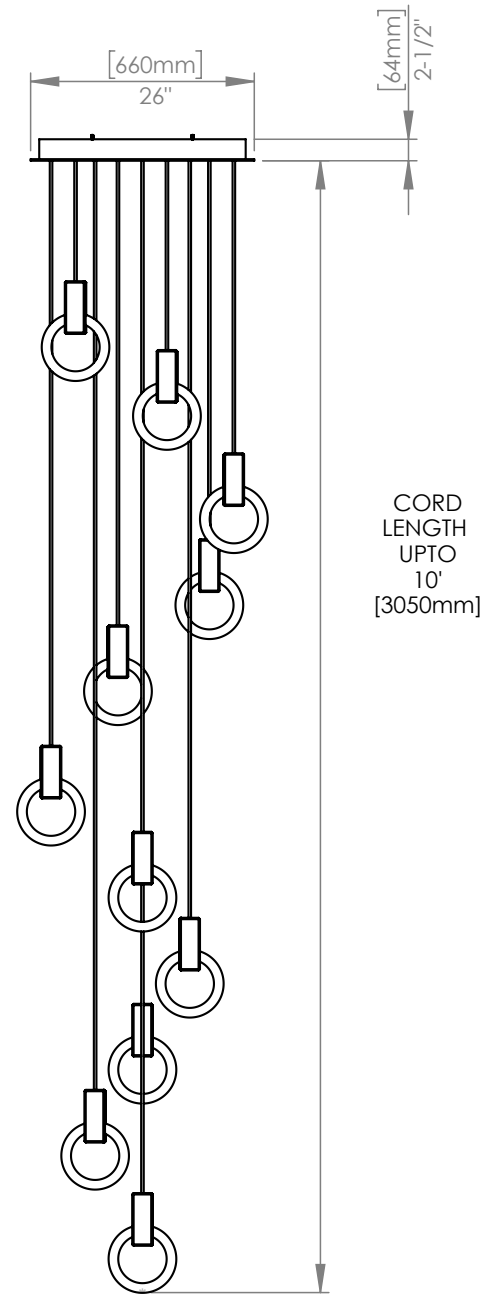

MATTHEW MCCORMICK

CORD LENGTH UPTO 10' [3050mm]

HALO C11 ROUND - STANDARD

CODE H_C11RD_S_BRB

FINISH Brushed Brass

MATERIALS Aluminum

LAMPING 11 x 8" 22W Circline Bulbs
242W at 9900 lumens total (dimnable)

WEIGHT 35 lbs

CANOPY 26" (660mm) diameter
2.5" (64mm) deep
Aluminum, White finish

DROP LENGTH 10' (3050mm) Standard

CUSTOM OPTIONS

FINISH Copper, Bronze, 24K Gold

DROP LENGTH Extra length available upon request

* Pricing available upon request

HALO C11 ROUND - STANDARD

DESIGNED BY MATTHEW MCCORMICK

VANCOUVER, BC. CANADA
1 (888) 290-0840
INFO@MATTHEWMCCORMICK.CA

©2018 MATTHEW MCCORMICK STUDIO INC. ALL RIGHTS RESERVED.