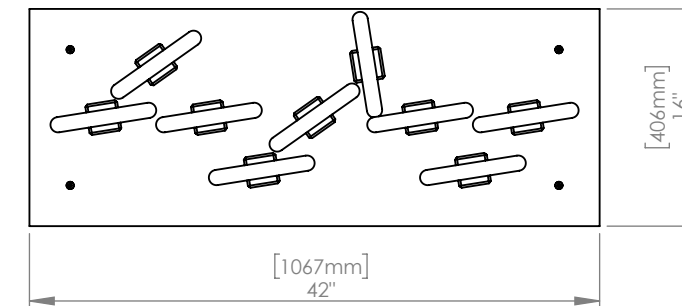

MATTHEW MCCORMICK

HALO C9 RECTANGULAR - STANDARD

CODE H_C9RE_S_BRB
FINISH Brushed Brass

MATERIALS Aluminum
LAMPING 9 x 8" 22W Circline Bulbs
198W at 8100 lumens total (dimnable)
WEIGHT 34 lbs
CANOPY 42" (1067mm) x 16" (406mm)
2.5" (64mm) deep
Aluminum, White finish
DROP LENGTH 10' (3050mm) Standard

CUSTOM OPTIONS

FINISH Copper, Bronze, 24K Gold
DROP LENGTH Extra length available upon request

* Pricing available upon request