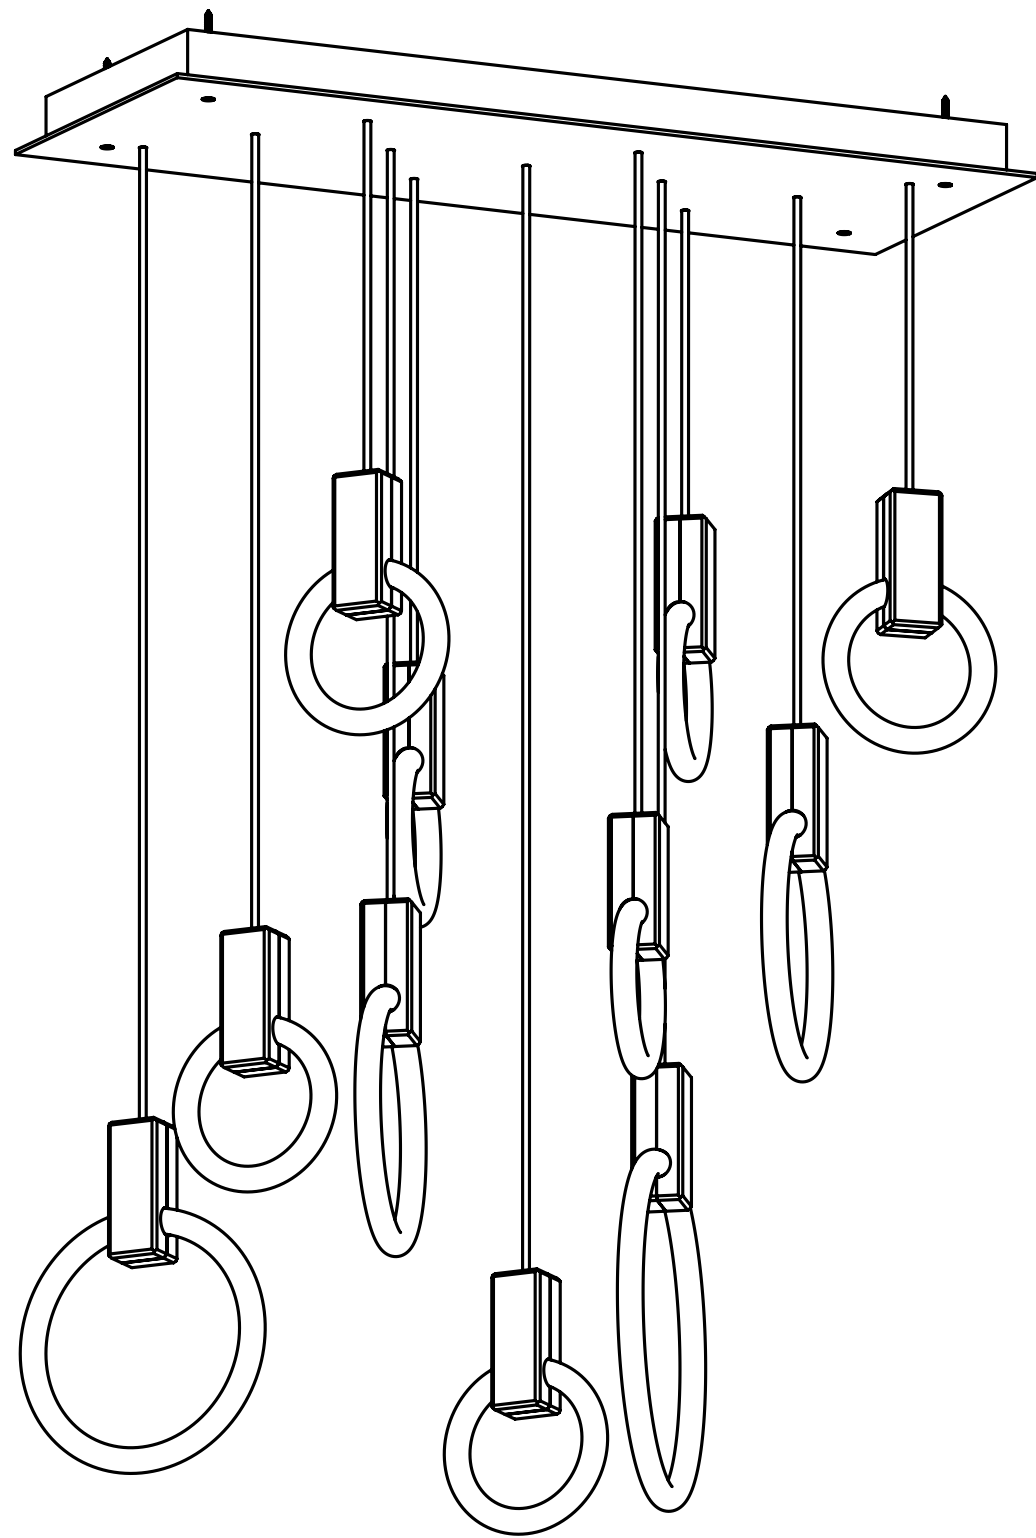

MATERIALS Aluminum
LAMPING 9 x 8" 22W Circline Bulbs
198W at 8100 lumens total (dimnable)
WEIGHT 34 lbs
CANOPY 42" (1067mm) x 16" (406mm)
2.5" (64mm) deep
Aluminum, White finish
DROP LENGTH 10' (3050mm) Standard

MATERIALS Aluminum

LAMPING 6 x 8" 22W Circline Bulbs
2 x 12" 32W Circline Bulbs
1 x 16" 40W Circline Bulb
236W at 11080 lumens total (dimnable)

WEIGHT 34 lbs

CANOPY 42" (1067mm) x 16" (406mm)
2.5" (64mm) deep
Aluminum, White finish

DROP LENGTH 10' (3050mm) Standard

CUSTOM OPTIONS

FINISH Copper, Bronze, 24K Gold

DROP LENGTH Extra length available upon request

* Pricing available upon request

MATTHEW MCCORMICK

HALO C11 RECTANGULAR - MIXED

CODE H_C9LN_M_BRB

FINISH Brushed Brass

MATERIALS Aluminum

LAMPING 7 x 8" 22W Circline Bulbs
3 x 12" 32W Circline Bulbs
1 x 16" 40W Circline Bulb
290W at 13630 lumens total (dimnable)

WEIGHT 42 lbs

CANOPY 42" (1067mm) x 16" (406mm)
2.5" (64mm) deep
Aluminum, White finish