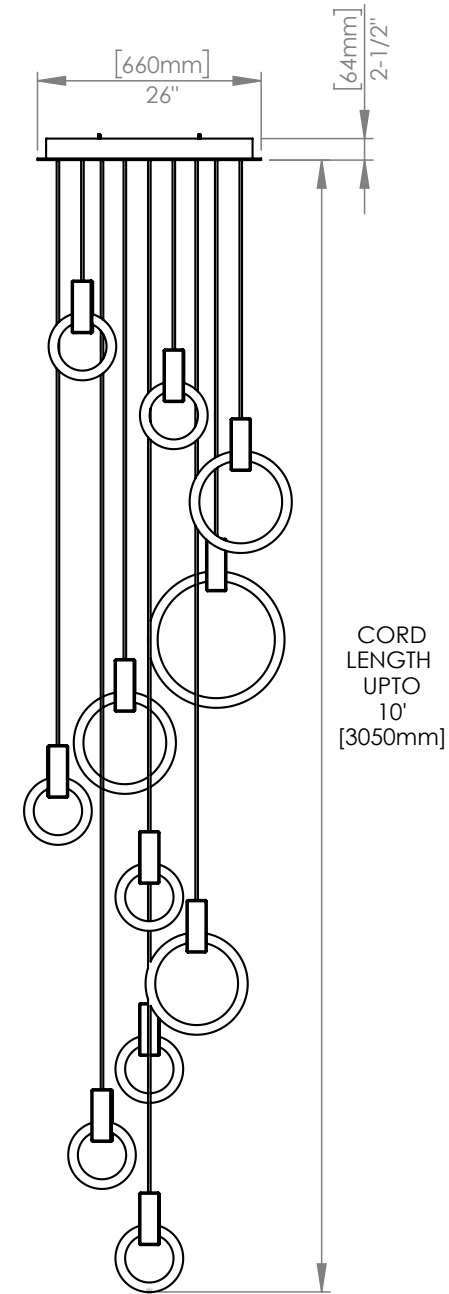

MATTHEW MCCORMICK

HALO C11 ROUND - MIXED

CODE H_C11RE_M_BRB

FINISH Brushed Brass

MATERIALS Aluminum

LAMPING 7 x 8" 22W Circline Bulbs
3 x 12" 32W Circline Bulbs
1 x 16" 40W Circline Bulb
290W at 13630 lumens total
(dimnable)

WEIGHT 35 lbs

CANOPY 26" (660mm) diameter
2.5" (64mm) deep
Aluminum, White finish

DROP LENGTH 10' (3050mm) Standard

CUSTOM OPTIONS

FINISH Copper, Bronze, 24K Gold

DROP LENGTH Extra length available upon request

* Pricing available upon request

HALO C11 ROUND - MIXED

DESIGNED BY MATTHEW MCCORMICK

VANCOUVER, BC. CANADA
1 (888) 290-0840
INFO@MATTHEWMCCORMICK.CA

©2018 MATTHEW MCCORMICK STUDIO INC. ALL RIGHTS RESERVED.