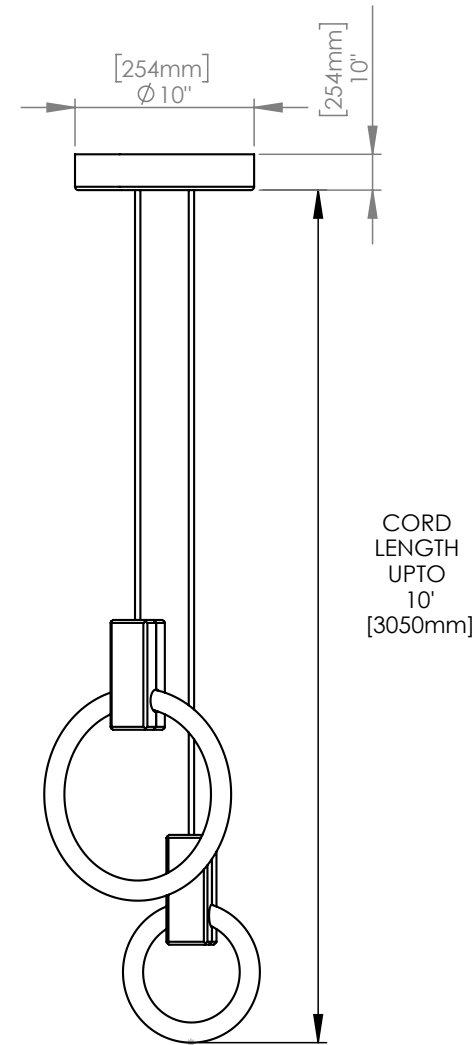

MATTHEW MCCORMICK

HALO C2 ROUND - MIXED

CODE H_C2RD_M_BRB

FINISH Brushed Brass

MATERIALS Aluminum

LAMPING 1 x 8" 22W Circline Bulb
1 x 12" 32W Circline Bulb
54W at 2550 lumen total
(dimnable)

WEIGHT 6 lbs

CANOPY 10" (254mm) diameter
2" (51mm) deep
Aluminum, Black finish

DROP LENGTH 10' (3050mm) Standard

CUSTOM OPTIONS

FINISH Copper, Bronze, 24K Gold

DROP LENGTH Extra length available upon request

* Pricing available upon request