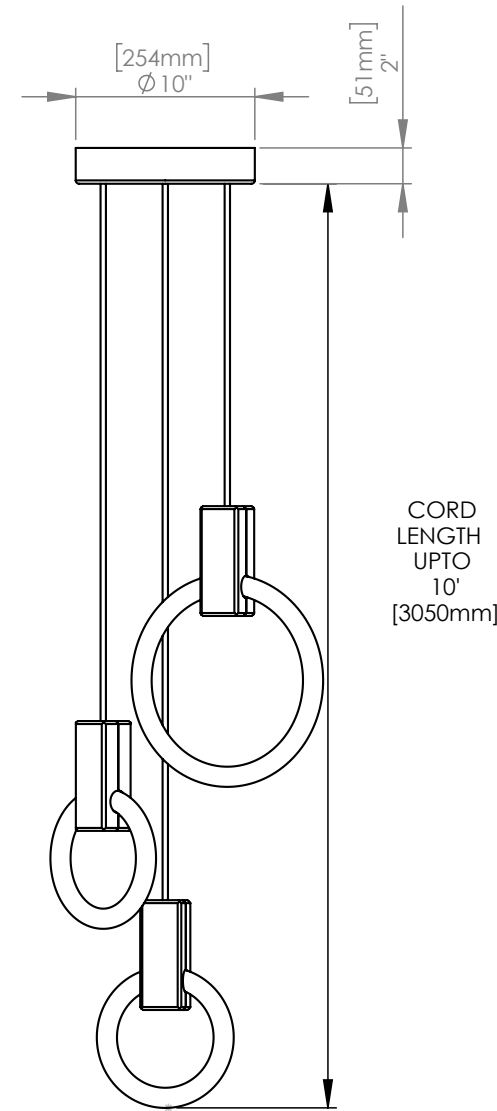

MATTHEW MCCORMICK

CORD LENGTH UPTO 10' [3050mm]

HALO C3 ROUND - MIXED

CODE H_C3RD_M_BRB

FINISH Brushed Brass

MATERIALS Aluminum

LAMPING 2 x 8" 22W Circline Bulbs
1 x 12" 32W Circline Bulb
76W at 3450 lumens total (dimnable)

WEIGHT 8 lbs

CANOPY 10" (254mm) diameter
2" (51mm) deep
Aluminum, Black finish

DROP LENGTH 10' (3050mm) Standard

CUSTOM OPTIONS

FINISH Copper, Bronze, 24K Gold

DROP LENGTH Extra length available upon request

* Pricing available upon request