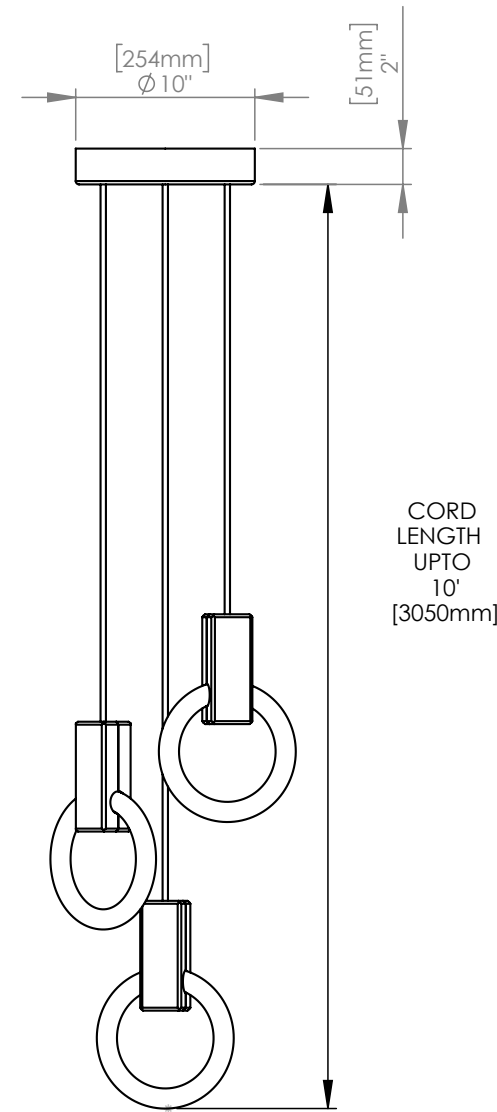

WEIGHT 6 lbs

CANOPY 10" (254mm) diameter
2" (51mm) deep
Aluminum, Black finish

DROP LENGTH 10' (3050mm) Standard

CUSTOM OPTIONS

FINISH Copper, Bronze, 24K Gold

DROP LENGTH Extra length available upon request

DROP LENGTH 10' (3050mm) Standard

CUSTOM OPTIONS

FINISH Copper, Bronze, 24K Gold

DROP LENGTH Extra length available upon request

* Pricing available upon request

MATTHEW MCCORMICK

CORD LENGTH UPTO 10' [3050mm]