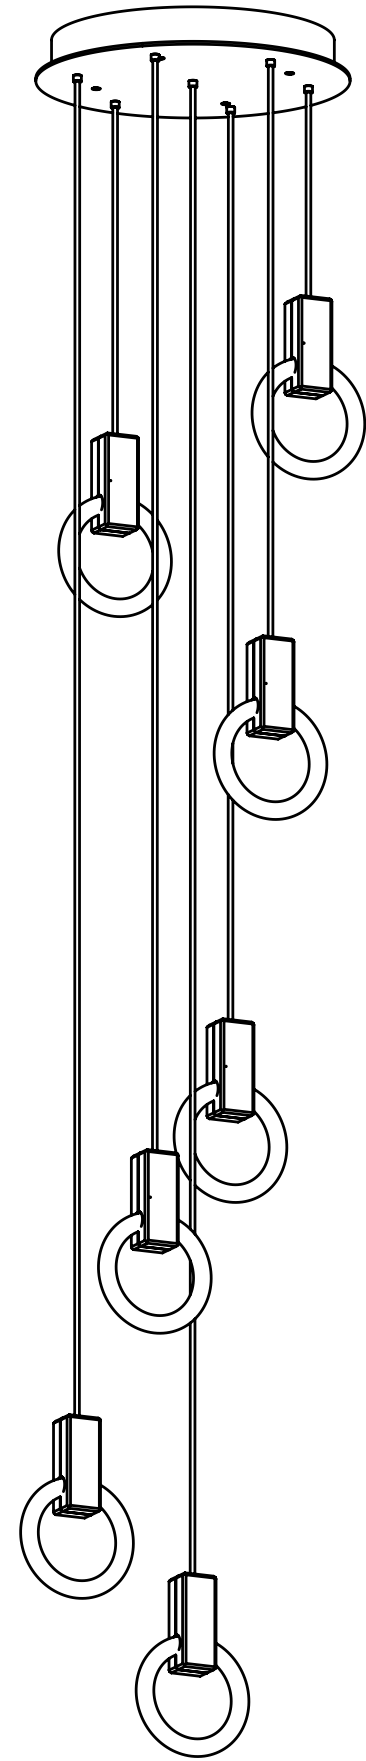

MATTHEW MCCORMICK

HALO C7 ROUND - STANDARD

CODE H_C7RD_S_BRB
FINISH Brushed Brass

MATERIALS Aluminum
FINISH Brushed Brass
LAMPING 7 x 8" 22W Circline Bulbs
66W at 6300 lumens total
(dimnable)

WEIGHT 24 lbs
CANOPY 20" (508mm) diameter
2 11/16" (68mm) deep
Aluminum, White finish

DROP LENGTH 10' (3050mm) Standard

CUSTOM OPTIONS

FINISH Copper, Bronze, 24K Gold

DROP LENGTH Extra length available upon request

* Pricing available upon request

HALO C7 ROUND - STANDARD

DESIGNED BY MATTHEW MCCORMICK

VANCOUVER, BC. CANADA
1 (888) 290-0840
INFO@MATTHEWMCCORMICK.CA

©2018 MATTHEW MCCORMICK STUDIO INC. ALL RIGHTS RESERVED.