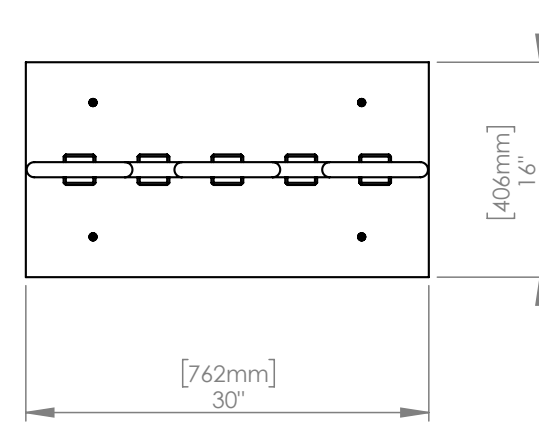

MATTHEW MCCORMICK

HALO C5 LINER - STANDARD

CODE H_C5LN_S_BRB

FINISH Brushed Brass

MATERIALS Aluminum

LAMPING 5 x 8" 22W Circline Bulbs
110W at 4500 lumens total
(dimnable)

WEIGHT 32 lbs

CANOPY 30" (762mm) x 16" (406mm)
2.5" (64mm) deep
Aluminum, White finish

DROP LENGTH 10' (3050mm) Standard

CUSTOM OPTIONS

FINISH Copper, Bronze, 24K Gold

DROP LENGTH Extra length available upon request

* Pricing available upon request