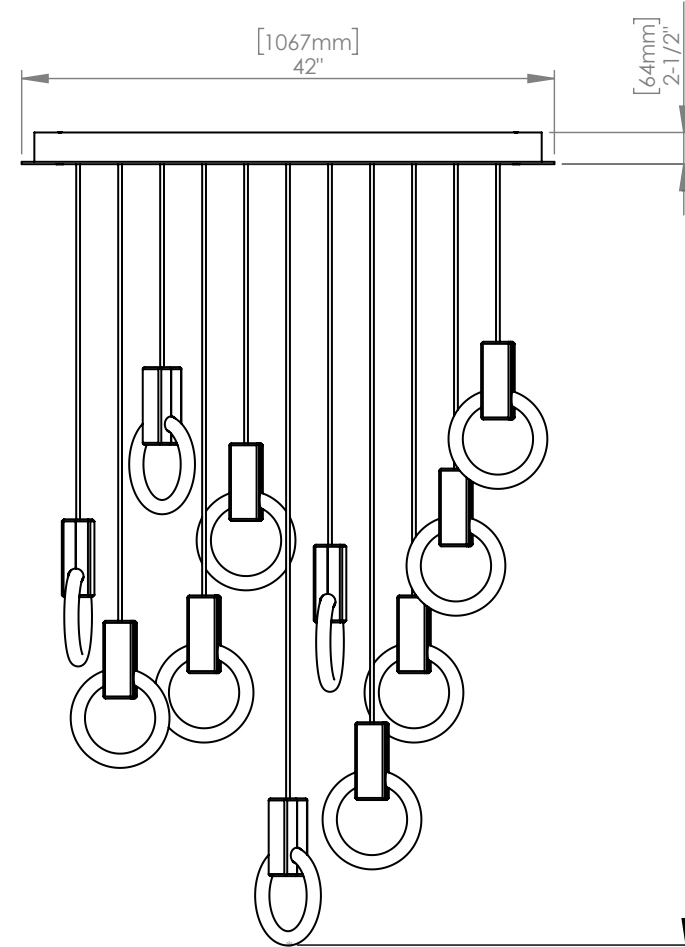

MATERIALS Aluminum
LAMPING 9 x 8" 22W Circline Bulbs
198W at 8100 lumens total (dimnable)
WEIGHT 34 lbs
CANOPY 42" (1067mm) x 16" (406mm)
2.5" (64mm) deep
Aluminum, White finish
DROP LENGTH 10' (3050mm) Standard

MATERIALS Aluminum

LAMPING 6 x 8" 22W Circline Bulbs
2 x 12" 32W Circline Bulbs
1 x 16" 40W Circline Bulb
236W at 11080 lumens total (dimnable)

WEIGHT 34 lbs

CANOPY 42" (1067mm) x 16" (406mm)
2.5" (64mm) deep
Aluminum, White finish

DROP LENGTH 10' (3050mm) Standard

CUSTOM OPTIONS

FINISH Copper, Bronze, 24K Gold

DROP LENGTH Extra length available upon request

* Pricing available upon request

MATTHEW MCCORMICK

CORD LENGTH UPTO 10' [3050mm]