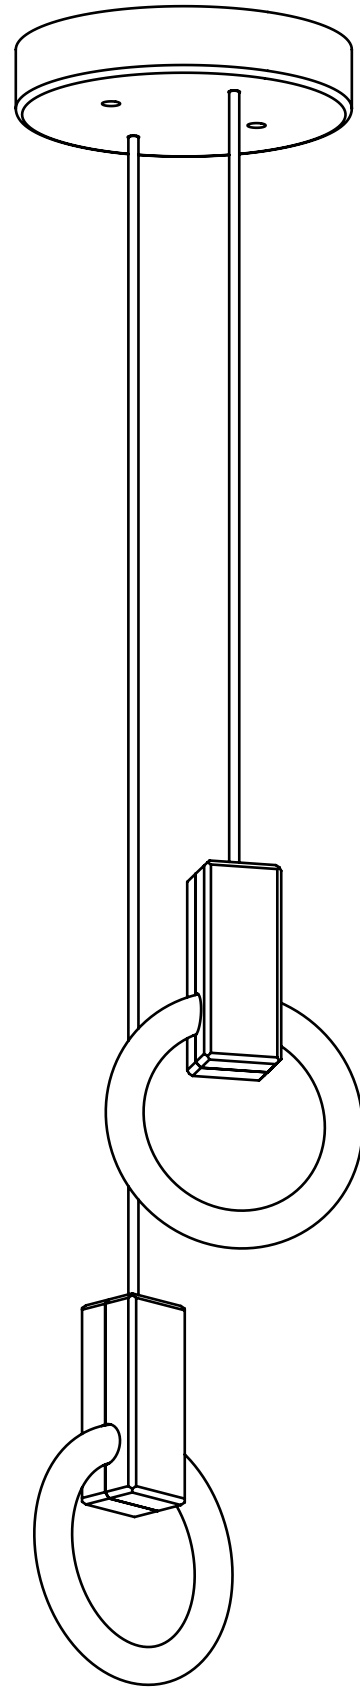

MATTHEW MCCORMICK

HALO C2 ROUND - STANDARD

CODE H_C2RD_S_BRB

FINISH Brushed Brass

MATERIALS Aluminum

LAMPING 2 x 8" 22W Circline Bulbs
44W at 1800 lumens total
(dimnable)

WEIGHT 6 lbs

CANOPY 10" (254mm) diameter
2" (51mm) deep
Aluminum, Black finish

DROP LENGTH 10' (3050mm) Standard

CUSTOM OPTIONS

FINISH Copper, Bronze, 24K Gold

DROP LENGTH Extra length available upon request

* Pricing available upon request

HALO C2 ROUND - STANDARD

DESIGNED BY MATTHEW MCCORMICK

VANCOUVER, BC. CANADA
1 (888) 290-0840
INFO@MATTHEWMCCORMICK.CA

©2018 MATTHEW MCCORMICK STUDIO INC. ALL RIGHTS RESERVED.