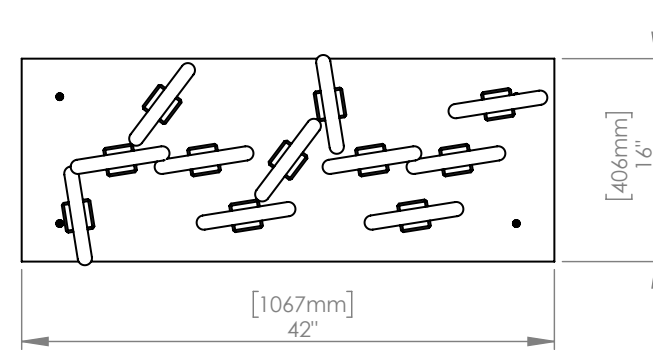

DROP LENGTH 10' (3050mm) Standard

CUSTOM OPTIONS

FINISH Copper, Bronze, 24K Gold

DROP LENGTH Extra length available upon request

* Pricing available upon request

MATTHEW MCCORMICK

CORD LENGTH UPTO 10' [3050mm]