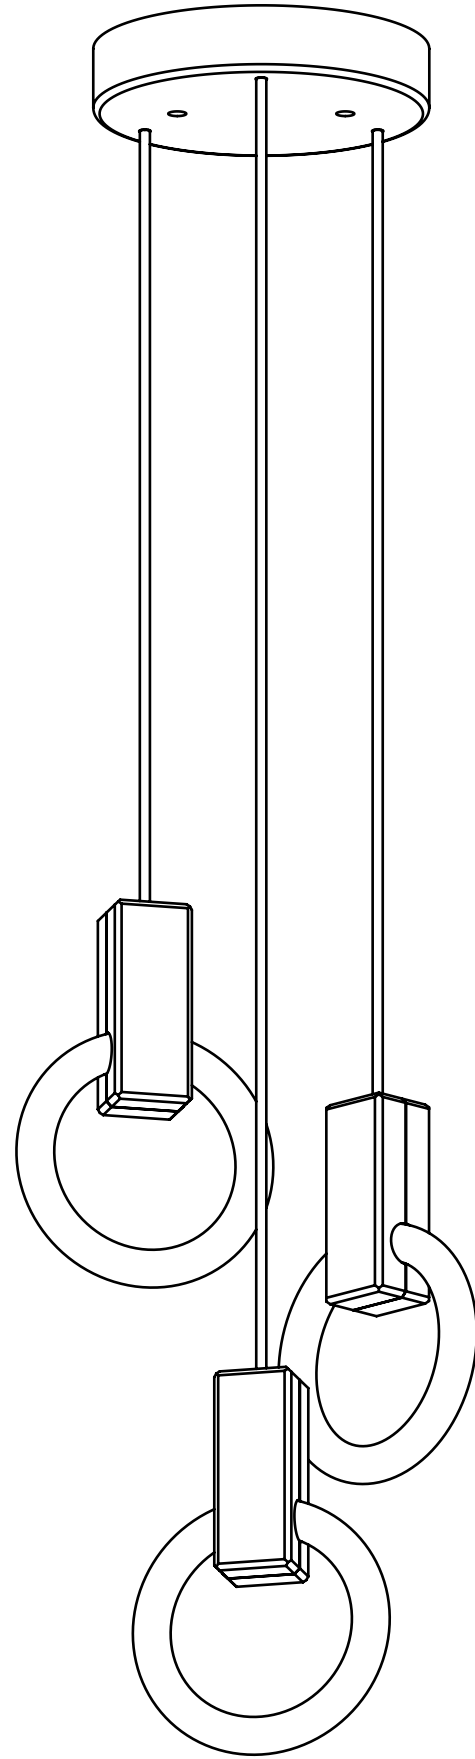

WEIGHT 6 lbs

CANOPY 10" (254mm) diameter
2" (51mm) deep
Aluminum, Black finish

DROP LENGTH 10' (3050mm) Standard

CUSTOM OPTIONS

FINISH Copper, Bronze, 24K Gold

DROP LENGTH Extra length available upon request

DROP LENGTH 10' (3050mm) Standard

CUSTOM OPTIONS

FINISH Copper, Bronze, 24K Gold

DROP LENGTH Extra length available upon request

* Pricing available upon request

MATTHEW MCCORMICK

CORD LENGTH UPTO 10' [3050mm]