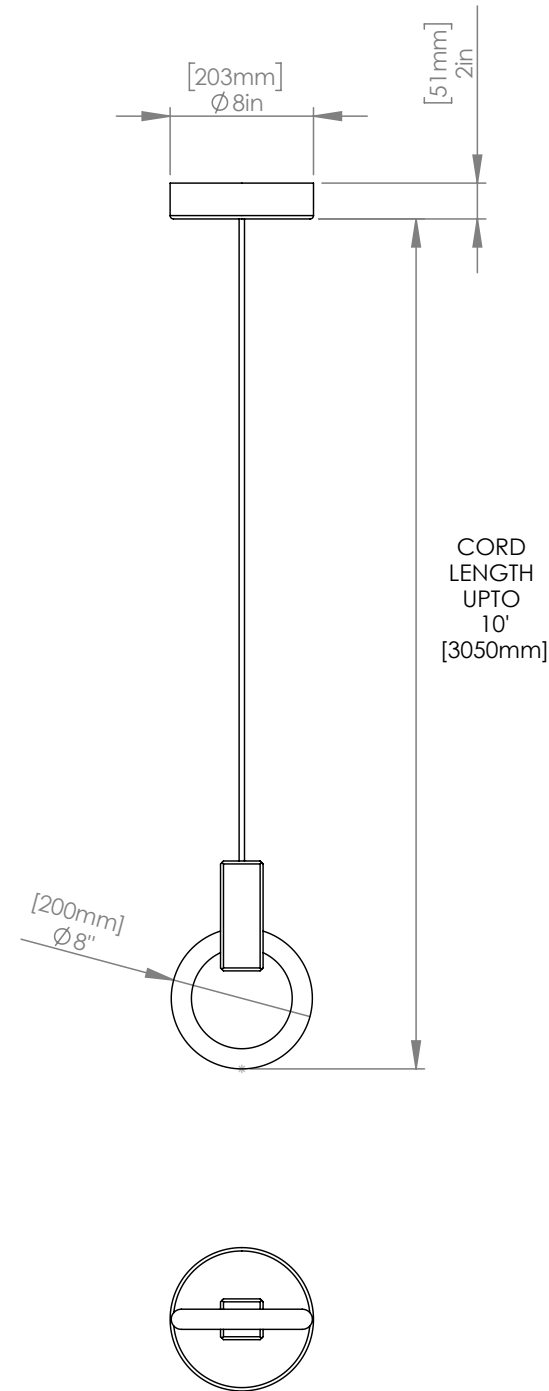

MATTHEW MCCORMICK

HALO 8

CODE H_P8_BRB
 FINISH Brushed Brass

MATERIALS Aluminum
 LAMPING 8" 22W Circline Bulb
 900 lumens (dimnable)
 WEIGHT 5 lbs
 CANOPY 8" (200mm) diameter
 2" (51mm) deep
 Aluminum, Black finish
 DROP LENGTH 10' (3050mm) Standard

WEIGHT 6 lbs

CANOPY 10" (254mm) diameter
2" (51mm) deep
Aluminum, Black finish

DROP LENGTH 10' (3050mm) Standard

CUSTOM OPTIONS

FINISH Copper, Bronze, 24K Gold

DROP LENGTH Extra length available upon request