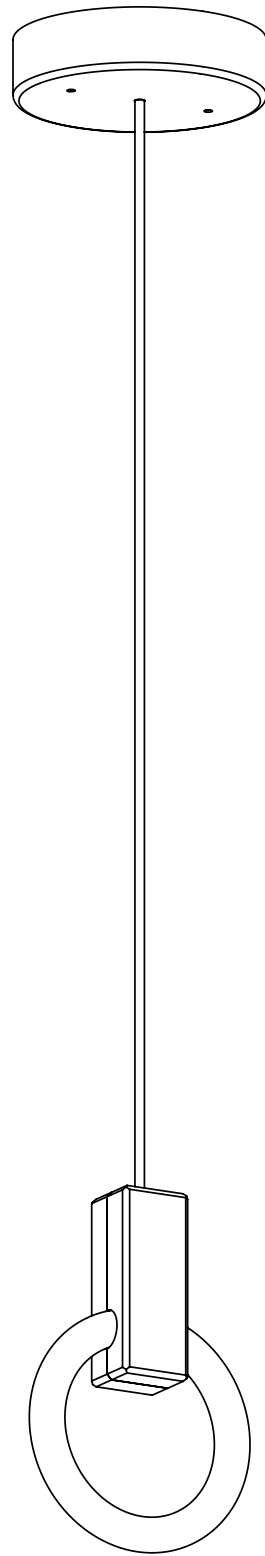

MATTHEW MCCORMICK

HALO 8

CODE H_P8_BRB
 FINISH Brushed Brass

MATERIALS Aluminum
 LAMPING 8" 22W Circline Bulb
 900 lumens (dimnable)
 WEIGHT 5 lbs
 CANOPY 8" (200mm) diameter
 2" (51mm) deep
 Aluminum, Black finish
 DROP LENGTH 10' (3050mm) Standard