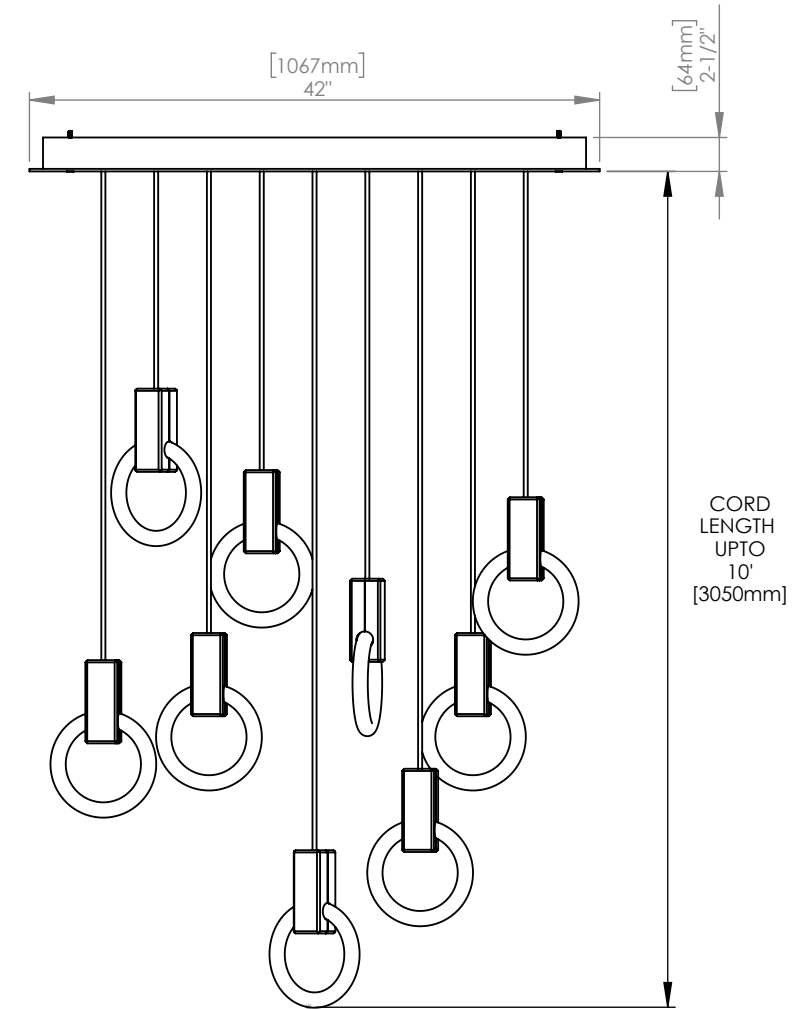

MATTHEW MCCORMICK

HALO C9 RECTANGULAR - STANDARD

CODE H_C9RE_S_BRB
FINISH Brushed Brass

MATERIALS Aluminum
LAMPING 9 x 8" 22W Circline Bulbs
198W at 8100 lumens total (dimnable)
WEIGHT 34 lbs
CANOPY 42" (1067mm) x 16" (406mm)
2.5" (64mm) deep
Aluminum, White finish
DROP LENGTH 10' (3050mm) Standard

CUSTOM OPTIONS

FINISH Copper, Bronze, 24K Gold
DROP LENGTH Extra length available upon request

* Pricing available upon request