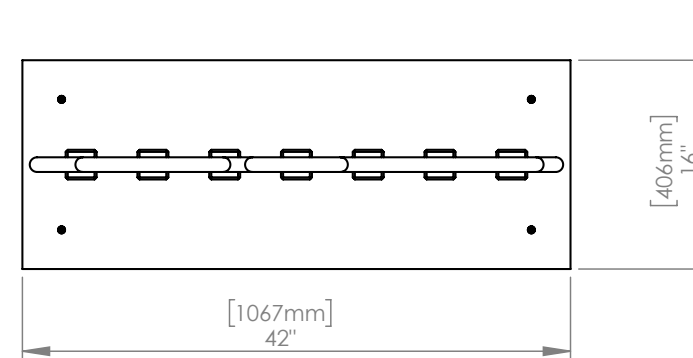

MATTHEW MCCORMICK

HALO C7 LINEAR - MIXED

CODE H_C7LN_M_BRB

FINISH Brushed Brass

MATERIALS Aluminum

LAMPING 5 x 8" 22W Circline Bulbs
1 x 12" 32W Circline Bulb
1 x 16" 40W Circline Bulb
182W at 8530 lumen total
(dimnable)

WEIGHT 45 lbs

CANOPY 42" (1067mm) x 16" (406mm)
2.5" (64mm) deep
Aluminum, White finish

DROP LENGTH 10' (3050mm) Standard

CUSTOM OPTIONS

FINISH Copper, Bronze, 24K Gold

DROP LENGTH Extra length available upon request

* Pricing available upon request

HALO C7 LINER - MIXED

DESIGNED BY MATTHEW MCCORMICK

VANCOUVER, BC. CANADA
1 (888) 290-0840
INFO@MATTHEWMCCORMICK.CA

©2018 MATTHEW MCCORMICK STUDIO INC. ALL RIGHTS RESERVED.