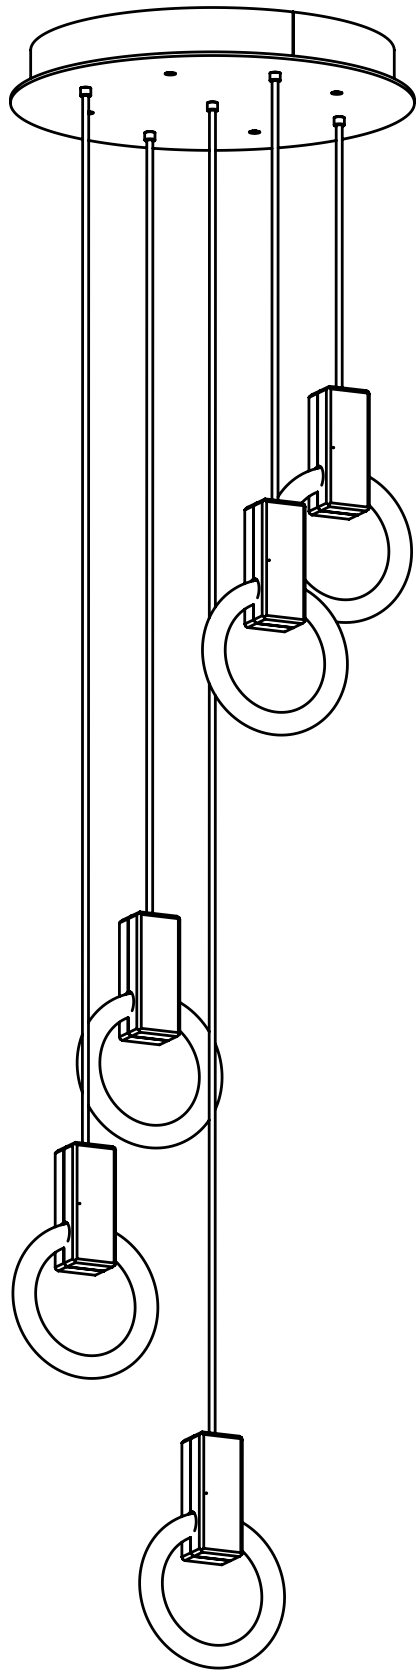

MATTHEW MCCORMICK

HALO C5 ROUND - STANDARD

CODE H_C5RD_S_BRB
FINISH Brushed Brass

MATERIALS Aluminum
LAMPING 5 x 8" 22W Circline Bulbs
66W at 4500 lumens total
(dimnable)

WEIGHT 17 lbs
CANOPY 20" (508mm) diameter
2 11/16" (68mm) deep
Aluminum, White finish

DROP LENGTH 10' (3050mm) Standard

CUSTOM OPTIONS

FINISH Copper, Bronze, 24K Gold
DROP LENGTH Extra length available upon request

* Pricing available upon request