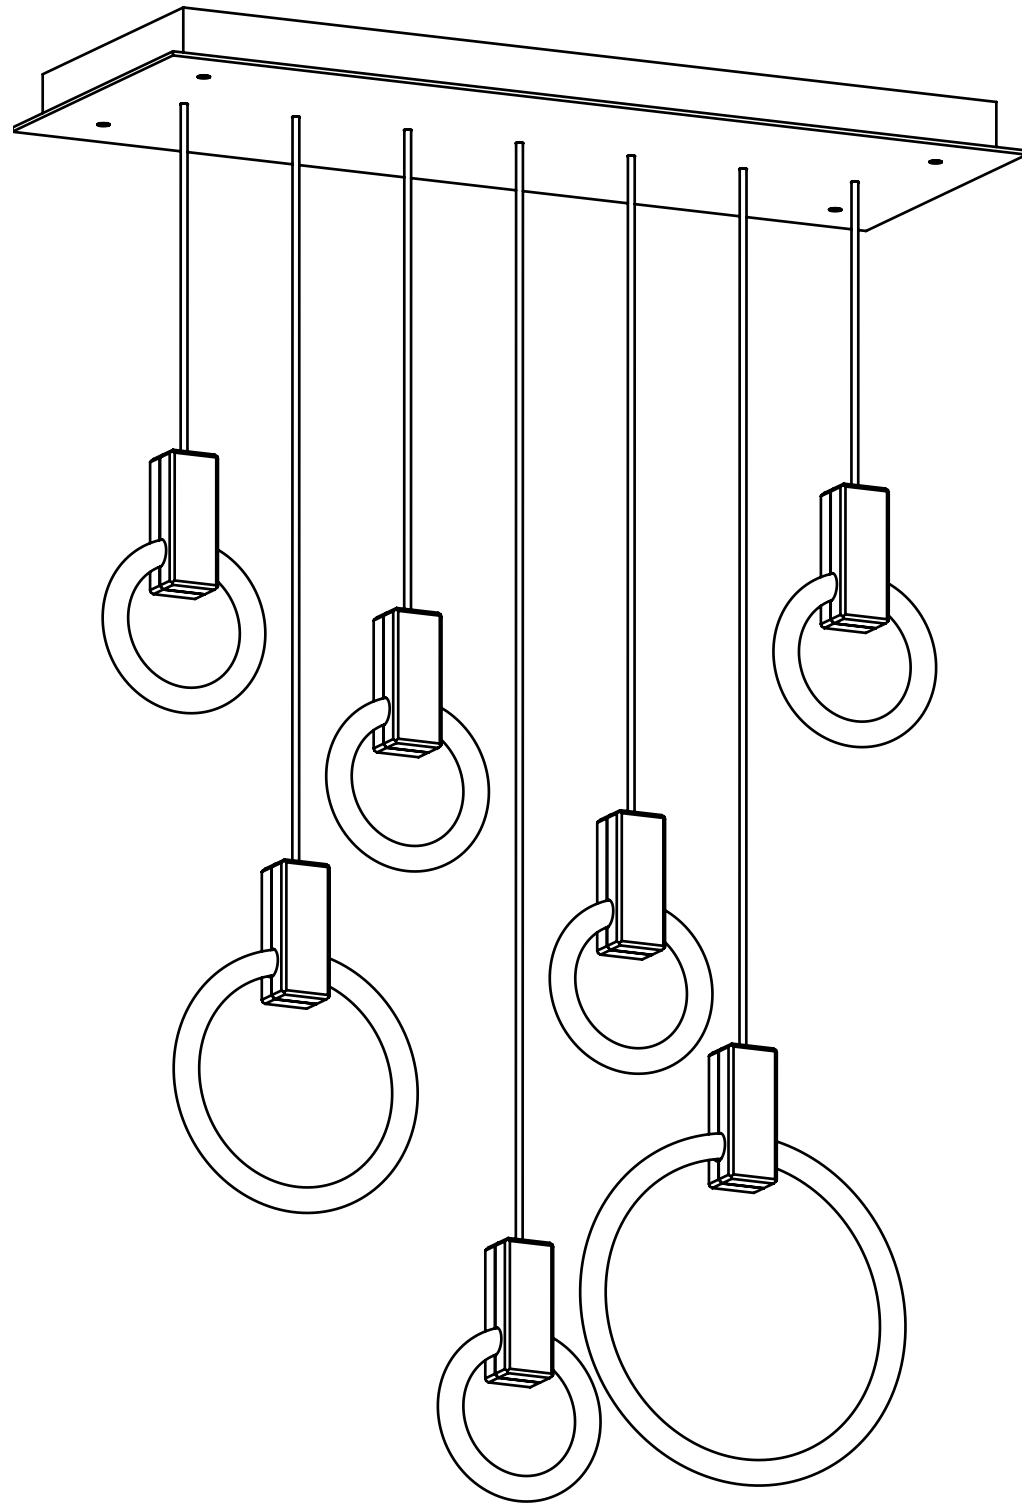

MATTHEW MCCORMICK

HALO C7 LINEAR - MIXED

CODE H_C7LN_M_BRB

FINISH Brushed Brass

MATERIALS Aluminum

LAMPING 5 x 8" 22W Circline Bulbs
1 x 12" 32W Circline Bulb
1 x 16" 40W Circline Bulb
182W at 8530 lumen total
(dimnable)

WEIGHT 45 lbs

CANOPY 42" (1067mm) x 16" (406mm)
2.5" (64mm) deep
Aluminum, White finish

DROP LENGTH 10' (3050mm) Standard

CUSTOM OPTIONS

FINISH Copper, Bronze, 24K Gold

DROP LENGTH Extra length available upon request

* Pricing available upon request

HALO C7 LINER - MIXED

DESIGNED BY MATTHEW MCCORMICK

VANCOUVER, BC. CANADA
1 (888) 290-0840
INFO@MATTHEWMCCORMICK.CA

©2018 MATTHEW MCCORMICK STUDIO INC. ALL RIGHTS RESERVED.