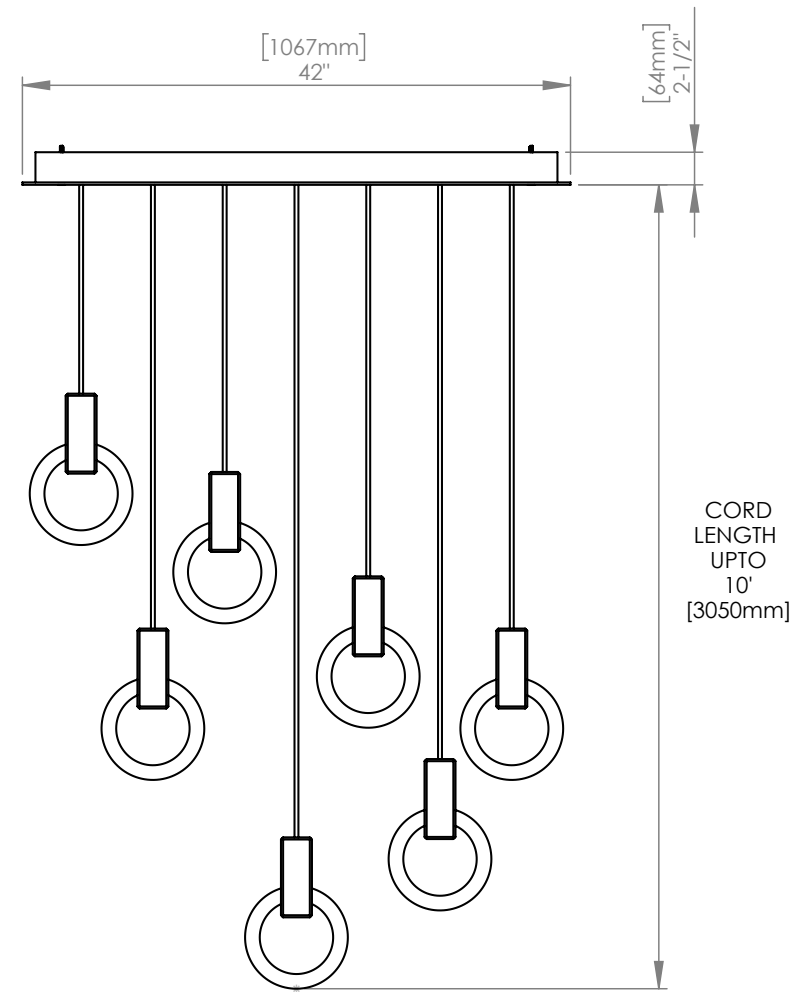

WEIGHT 35 lbs

CANOPY 26" (660mm) diameter
2.5" (64mm) deep
Aluminum, White finish

DROP LENGTH 10' (3050mm) Standard

CUSTOM OPTIONS

FINISH Copper, Bronze, 24K Gold

DROP LENGTH Extra length available upon request

FINISH Brushed Brass

MATERIALS Aluminum

LAMPING 4 x 8" 22W Circline Bulbs
1 x 12" 32W Circline Bulb
120W at 5250 lumens total
(dimnable)

WEIGHT 32 lbs

CANOPY 30" (762mm) x 16" (406mm)
2.5" (64mm) deep
Aluminum, White finish

DROP LENGTH 10' (3050mm) Standard

CUSTOM OPTIONS

FINISH Copper, Bronze, 24K Gold

DROP LENGTH Extra length available upon request

* Pricing available upon request

MATTHEW MCCORMICK

HALO C7 LINER - STANDARD

CODE H_C7LN_S_BRB

FINISH Brushed Brass

MATERIALS Aluminum

LAMPING 7 x 8" 22W Circline Bulbs
154W at 6300 lumens total
(dimnable)

WEIGHT 45 lbs

CANOPY 42" (1067mm) x 16" (406mm)
2.5" (64mm) deep
Aluminum, White finish

DROP LENGTH 10' (3050mm) Standard