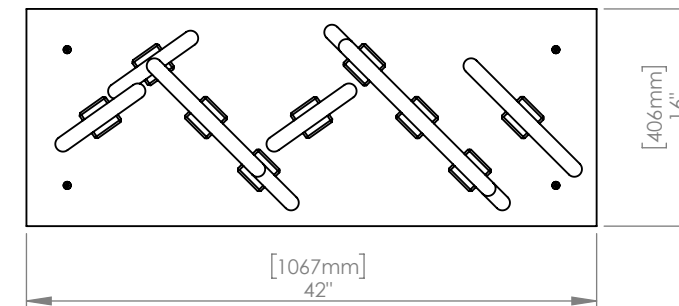

MATTHEW MCCORMICK

HALO C9 RECTANGULAR - MIXED

CODE H_C9LN_M_BRB

FINISH Brushed Brass

MATERIALS Aluminum

LAMPING 6 x 8" 22W Circline Bulbs
2 x 12" 32W Circline Bulbs
1 x 16" 40W Circline Bulb
236W at 11080 lumens total (dimnable)

WEIGHT 34 lbs

CANOPY 42" (1067mm) x 16" (406mm)
2.5" (64mm) deep
Aluminum, White finish

DROP LENGTH 10' (3050mm) Standard

CUSTOM OPTIONS

FINISH Copper, Bronze, 24K Gold

DROP LENGTH Extra length available upon request

* Pricing available upon request