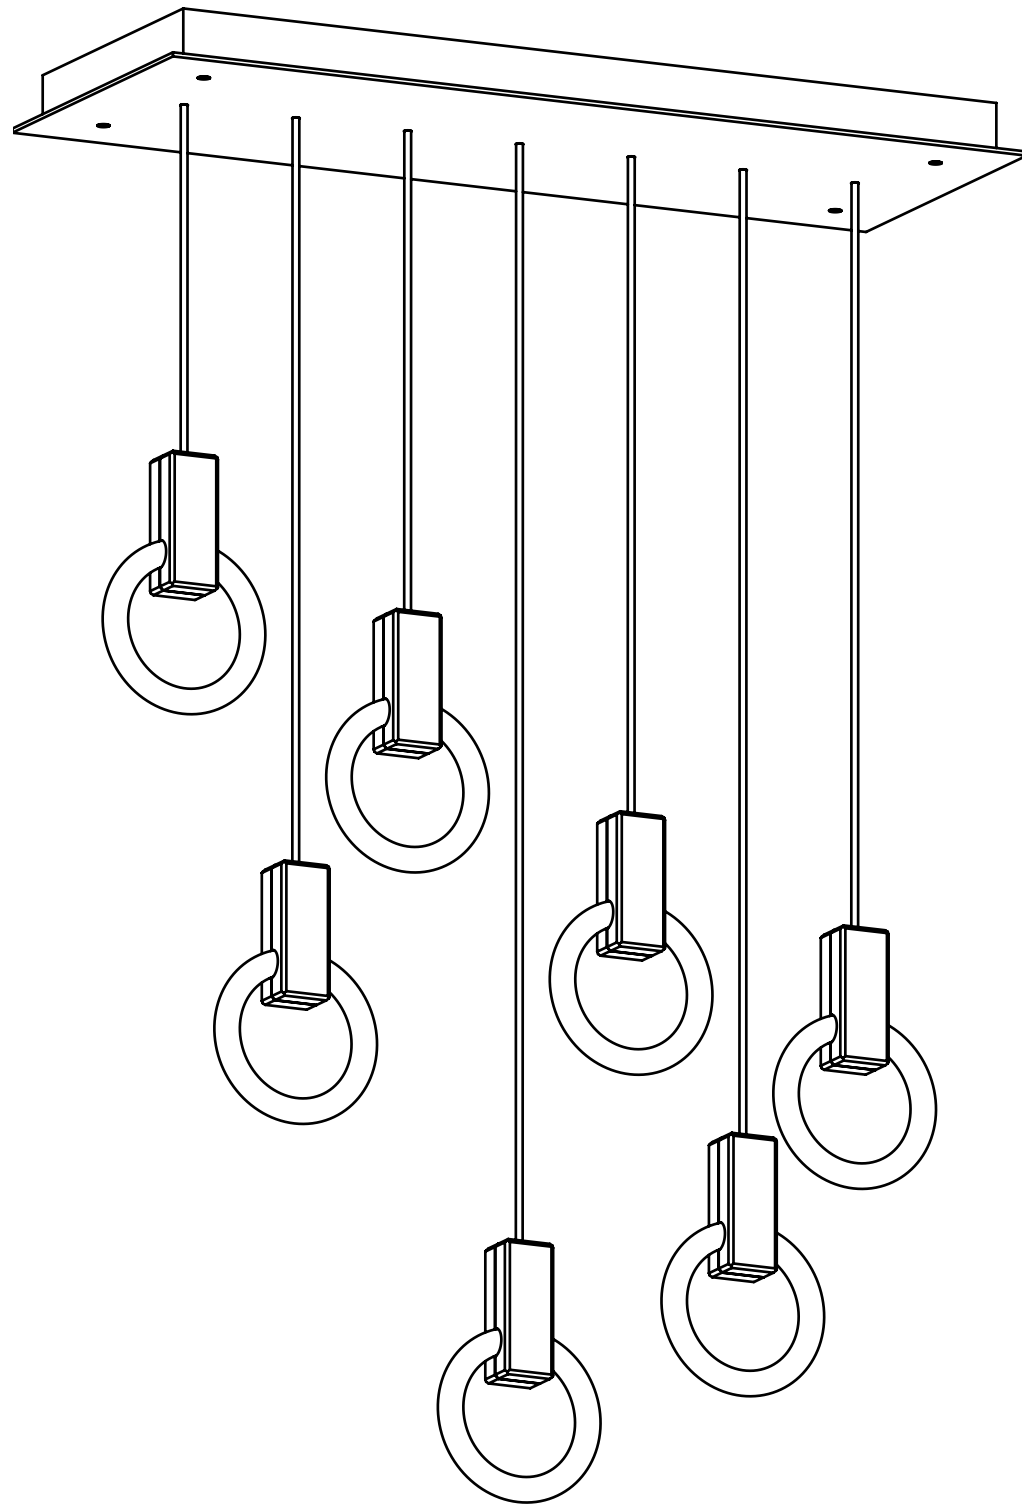

MATTHEW MCCORMICK

HALO C7 LINER - STANDARD

CODE H_C7LN_S_BRB

FINISH Brushed Brass

MATERIALS Aluminum

LAMPING 7 x 8" 22W Circline Bulbs
154W at 6300 lumens total
(dimnable)

WEIGHT 45 lbs

CANOPY 42" (1067mm) x 16" (406mm)
2.5" (64mm) deep
Aluminum, White finish

DROP LENGTH 10' (3050mm) Standard

CUSTOM OPTIONS

FINISH Copper, Bronze, 24K Gold

DROP LENGTH Extra length available upon request

* Pricing available upon request