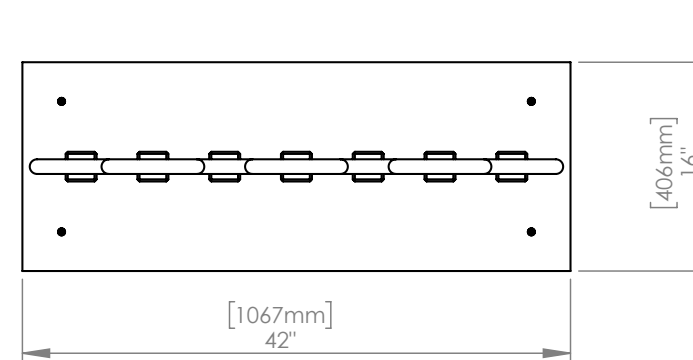

DROP LENGTH 10' (3050mm) Standard

CUSTOM OPTIONS

FINISH Copper, Bronze, 24K Gold

DROP LENGTH Extra length available upon request

* Pricing available upon request

MATTHEW MCCORMICK

HALO C7 LINER - STANDARD

CODE H_C7LN_S_BRB