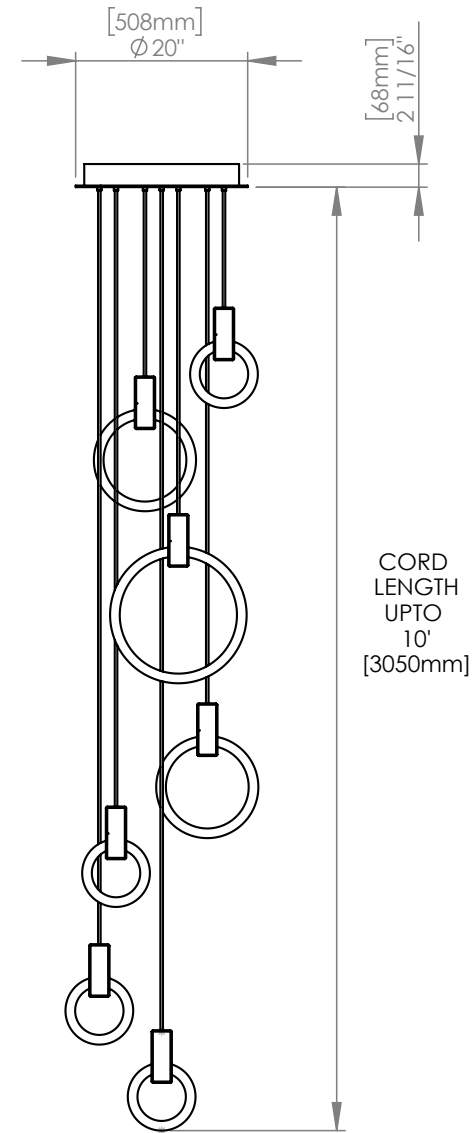

MATTHEW MCCORMICK

HALO C7 ROUND - MIXED

CODE H_C7RD_M_BRB
FINISH Brushed Brass

MATERIALS Aluminum
LAMPING 4 x 8" 22W Circline Bulbs
2 x 12" 32W Circline Bulbs
1 x 16" 40W Circline Bulb
192W at 5680 lumens total
(dimnable)

WEIGHT 24 lbs

CANOPY 20" (508mm) diameter
2 11/16" (68mm) deep
Aluminum, White finish

DROP LENGTH 10' (3050mm) Standard

CUSTOM OPTIONS

FINISH Copper, Bronze, 24K Gold

DROP LENGTH Extra length available upon request

* Pricing available upon request