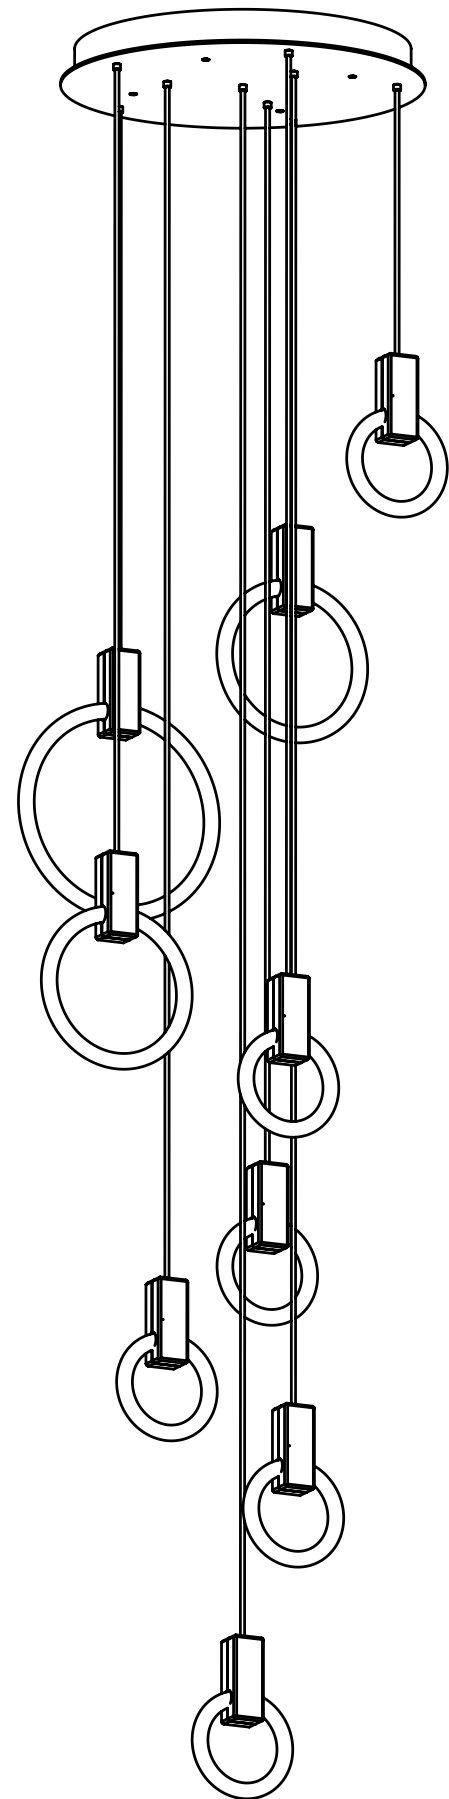

MATTHEW MCCORMICK

HALO C9 ROUND - MIXED

CODE H_C9RD_M_BRB

FINISH Brushed Brass

MATERIALS Aluminum

LAMPING 6 x 8" 22W Circline Bulbs
2 x 12" 32W Circline Bulbs
1 x 16" 40W Circline Bulb
236W at 11,080 lumens total
(dimnable)

WEIGHT 31 lbs

CANOPY 26" (660mm) diameter
2.5" (64mm) deep
Aluminum, White finish

DROP LENGTH 10' (3050mm) Standard

CUSTOM OPTIONS

FINISH Copper, Bronze, 24K Gold

DROP LENGTH Extra length available upon request

* Pricing available upon request

HALO C9 ROUND - MIXED

DESIGNED BY MATTHEW MCCORMICK

VANCOUVER, BC. CANADA
1 (888) 290-0840
INFO@MATTHEWMCCORMICK.CA

©2018 MATTHEW MCCORMICK STUDIO INC. ALL RIGHTS RESERVED.