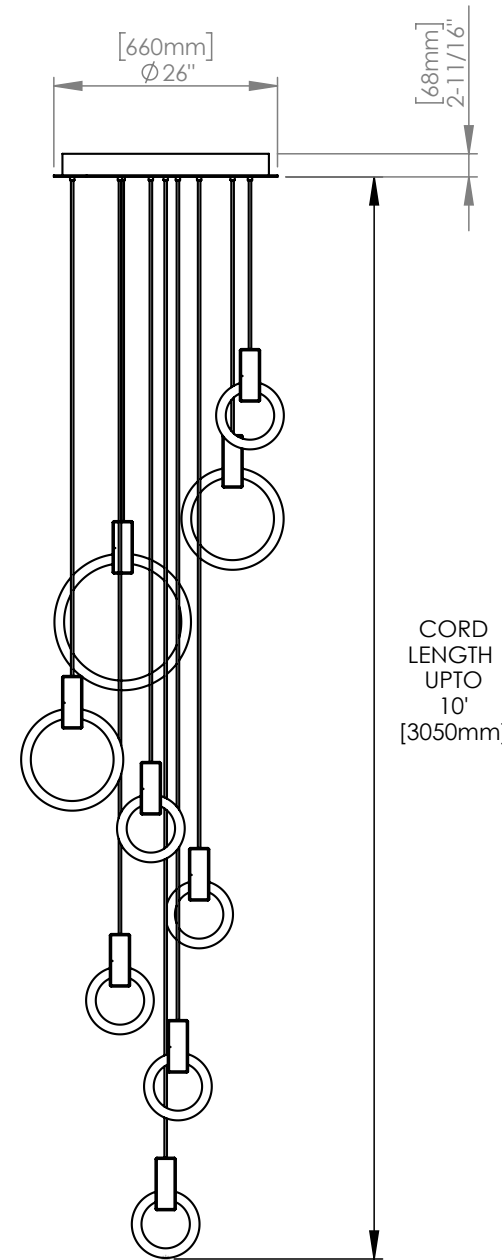

MATTHEW MCCORMICK

HALO C9 ROUND - MIXED

CODE H_C9RD_M_BRB

FINISH Brushed Brass

MATERIALS Aluminum

LAMPING 6 x 8" 22W Circline Bulbs
2 x 12" 32W Circline Bulbs
1 x 16" 40W Circline Bulb
236W at 11,080 lumens total
(dimnable)

WEIGHT 31 lbs

CANOPY 26" (660mm) diameter
2.5" (64mm) deep
Aluminum, White finish

DROP LENGTH 10' (3050mm) Standard

CUSTOM OPTIONS

FINISH Copper, Bronze, 24K Gold

DROP LENGTH Extra length available upon request

* Pricing available upon request

HALO C9 ROUND - MIXED

DESIGNED BY MATTHEW MCCORMICK

VANCOUVER, BC. CANADA
1 (888) 290-0840
INFO@MATTHEWMCCORMICK.CA

©2018 MATTHEW MCCORMICK STUDIO INC. ALL RIGHTS RESERVED.