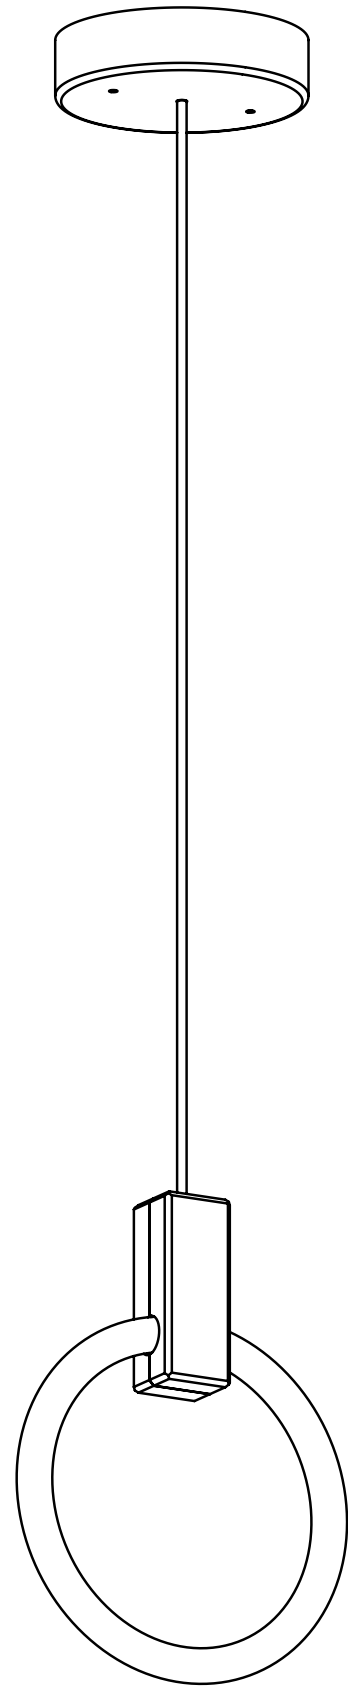

MATTHEW MCCORMICK

HALO 12

CODE H_P12_BRB
FINISH Brushed Brass

MATERIALS Aluminum
LAMPING 12" 32W Circline Bulb
1650 lumens (dimmbable)
WEIGHT 5 lbs
CANOPY 8" (200mm) diameter
2" (51mm) deep
Aluminum, Black finish
DROP LENGTH 10' (3050mm) Standard

CUSTOM OPTIONS

FINISH Copper, Bronze, 24K Gold
DROP LENGTH Extra length available upon request

* Pricing available upon request

HALO 12

DESIGNED BY MATTHEW MCCORMICK

VANCOUVER, BC. CANADA
1 (888) 290-0840
INFO@MATTHEWMCCORMICK.CA

©2018 MATTHEW MCCORMICK STUDIO INC. ALL RIGHTS RESERVED.