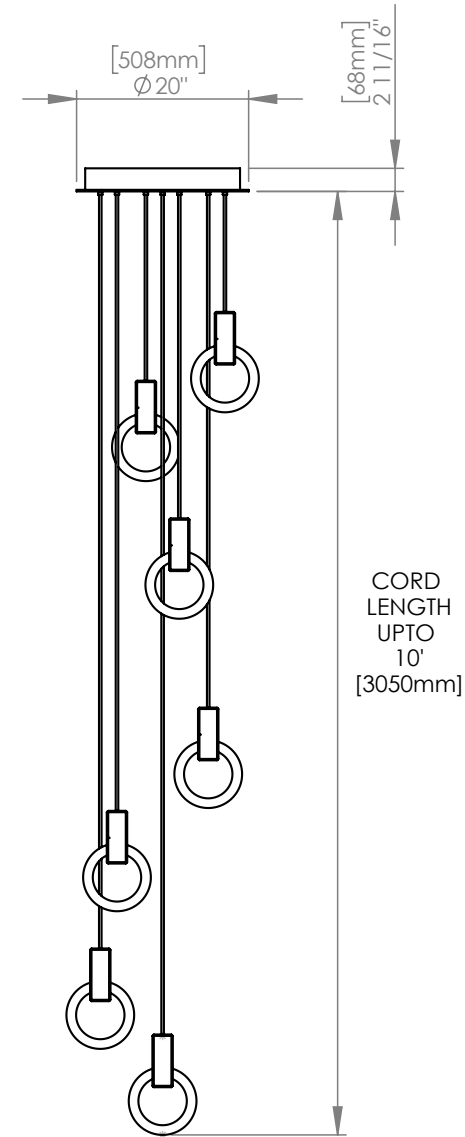

MATTHEW MCCORMICK

HALO C7 ROUND - STANDARD

CODE H_C7RD_S_BRB
FINISH Brushed Brass

MATERIALS Aluminum
FINISH Brushed Brass
LAMPING 7 x 8" 22W Circline Bulbs
66W at 6300 lumens total
(dimnable)

WEIGHT 24 lbs
CANOPY 20" (508mm) diameter
2 11/16" (68mm) deep
Aluminum, White finish

DROP LENGTH 10' (3050mm) Standard

CUSTOM OPTIONS

FINISH Copper, Bronze, 24K Gold

DROP LENGTH Extra length available upon request

* Pricing available upon request

HALO C7 ROUND - STANDARD

DESIGNED BY MATTHEW MCCORMICK

VANCOUVER, BC. CANADA
1 (888) 290-0840
INFO@MATTHEWMCCORMICK.CA

©2018 MATTHEW MCCORMICK STUDIO INC. ALL RIGHTS RESERVED.