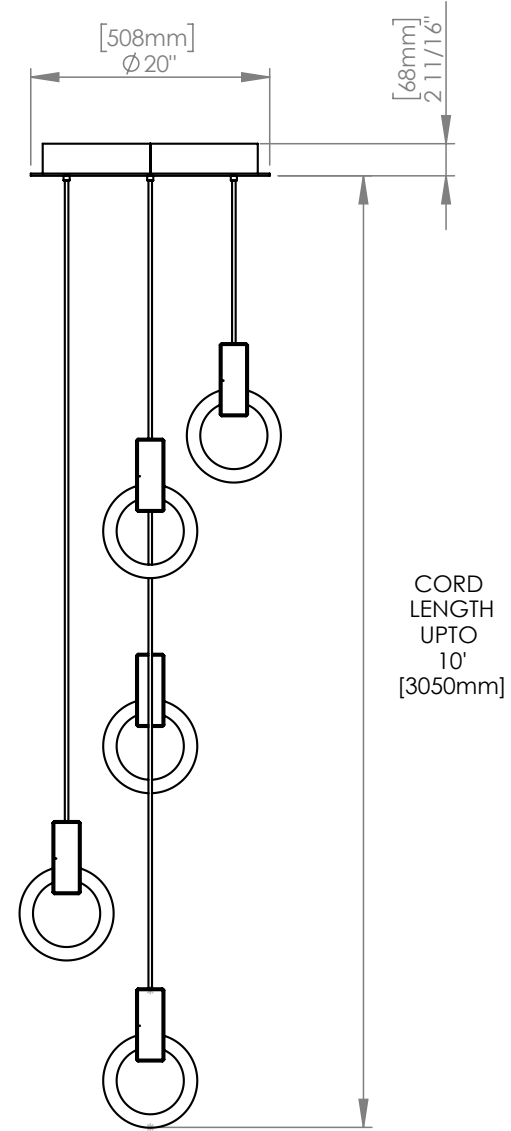

WEIGHT 6 lbs

CANOPY 10" (254mm) diameter
2" (51mm) deep
Aluminum, Black finish

DROP LENGTH 10' (3050mm) Standard

CUSTOM OPTIONS

FINISH Copper, Bronze, 24K Gold

DROP LENGTH Extra length available upon request

DROP LENGTH 10' (3050mm) Standard

CUSTOM OPTIONS

FINISH Copper, Bronze, 24K Gold

DROP LENGTH Extra length available upon request

* Pricing available upon request

MATTHEW MCCORMICK

HALO C5 ROUND - STANDARD

CODE H_C5RD_S_BRB
FINISH Brushed Brass

MATERIALS Aluminum
LAMPING 5 x 8" 22W Circline Bulbs
66W at 4500 lumens total
(dimnable)

WEIGHT 17 lbs
CANOPY 20" (508mm) diameter
2 11/16" (68mm) deep
Aluminum, White finish

DROP LENGTH 10' (3050mm) Standard