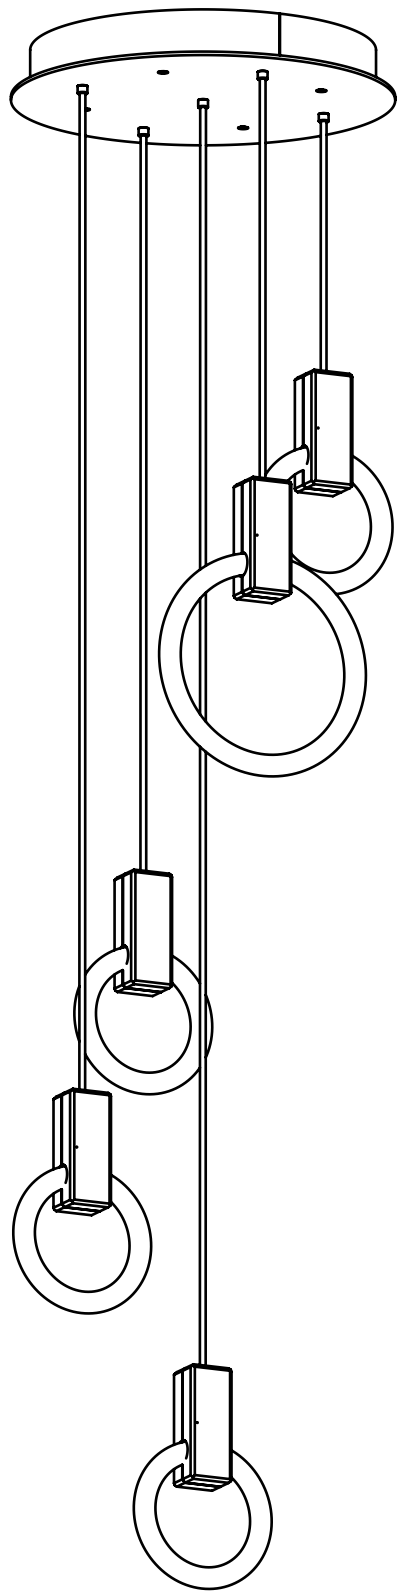

MATTHEW MCCORMICK

HALO C5 ROUND - MIXED

CODE H_C5RD_M_BRB

FINISH Brushed Brass

MATERIALS Aluminum

LAMPING 4 x 8" 22W Circline Bulbs
1 x 12" 32W Circline Bulb
66W at 5250 lumens total
(dimnable)

WEIGHT 17 lbs

CANOPY 20" (508mm) diameter
2 11/16" (68mm) deep
Aluminum, White finish

DROP LENGTH 10' (3050mm) Standard

CUSTOM OPTIONS

FINISH Copper, Bronze, 24K Gold

DROP LENGTH Extra length available upon request

* Pricing available upon request