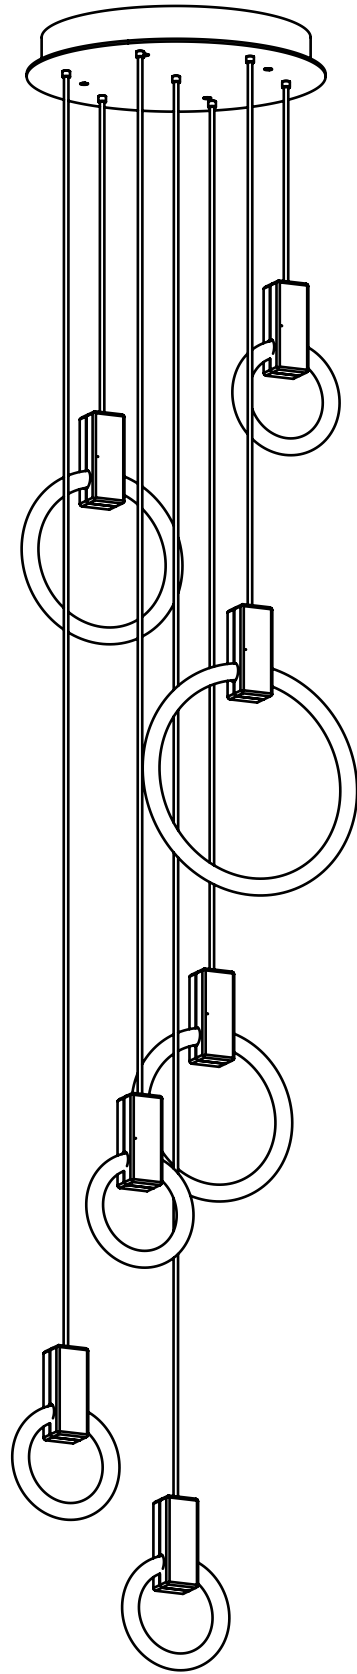

MATTHEW MCCORMICK

HALO C7 ROUND - MIXED

CODE H_C7RD_M_BRB
FINISH Brushed Brass

MATERIALS Aluminum
LAMPING 4 x 8" 22W Circline Bulbs
2 x 12" 32W Circline Bulbs
1 x 16" 40W Circline Bulb
192W at 5680 lumens total
(dimnable)

WEIGHT 24 lbs

CANOPY 20" (508mm) diameter
2 11/16" (68mm) deep
Aluminum, White finish

DROP LENGTH 10' (3050mm) Standard

CUSTOM OPTIONS

FINISH Copper, Bronze, 24K Gold

DROP LENGTH Extra length available upon request

* Pricing available upon request