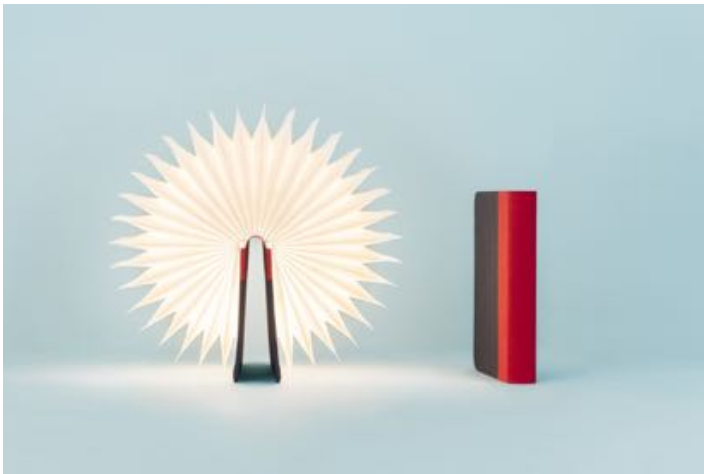

NEW EDITION

CLASSIC LUMIO FABRIC

SPECIFICATIONS

Dimensions	6.5" (16.5cm) W x 8.5" (21.5cm) H x 1.25" (3cm) T
Power	4.4 W
Weight	1.5 lbs (0.7 kg) approx.
Cover Finish	Red/Navy, Yellow/Gray, Orange/Green book cloth
Body Material	100% recyclable, water resistant Tyvek
Light Source	Hi-output LED; 500 lumen (slightly brighter than 40w bulb)
Light Temperature	2700K (soft warm white)
Battery & Life	Re-chargeable Lithium Polymer • 8 hours with constant use