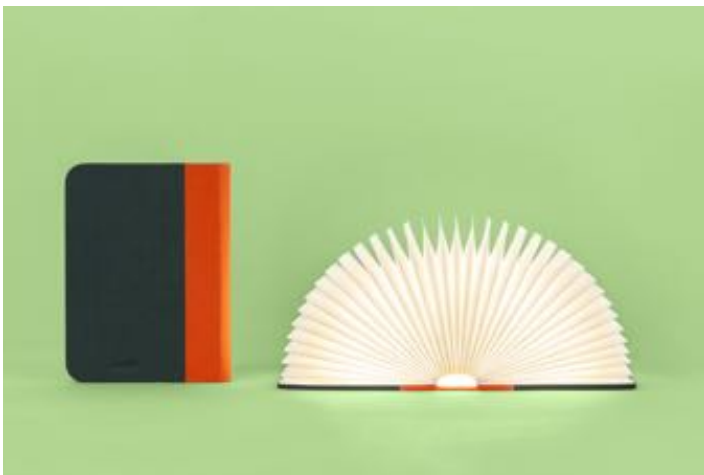

NEW EDITION

CLASSIC LUMIO FABRIC

SPECIFICATIONS

Dimensions	6.5" (16.5cm) W x 8.5" (21.5cm) H x 1.25" (3cm) T
Power	4.4 W
Weight	1.5 lbs (0.7 kg) approx.
Cover Finish	Red/Navy, Yellow/Gray, Orange/Green book cloth
Body Material	100% recyclable, water resistant Tyvek
Light Source	Hi-output LED; 500 lumen (slightly brighter than 40w bulb)
Light Temperature	2700K (soft warm white)
Battery & Life	Re-chargeable Lithium Polymer • 8 hours with constant use