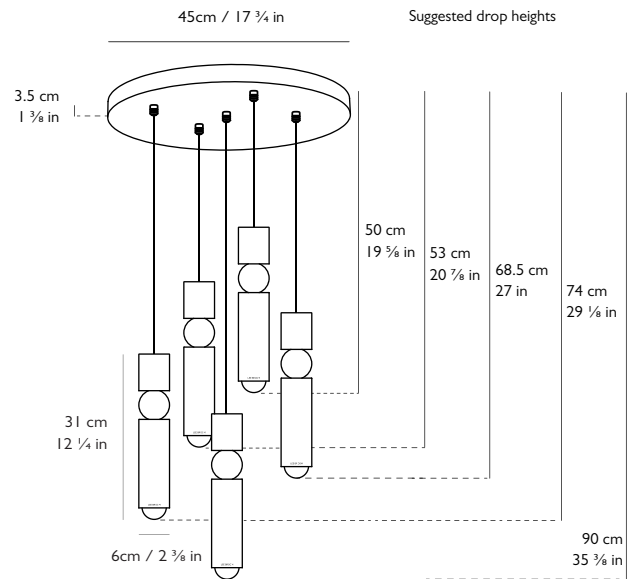

LEE BROOM

FULCRUM CHANDELIER 5 PIECE

PRODUCT DETAILS

Name

Fulcrum Chandelier 5 Piece

Finish & Product Code	110-130v	220-240v
Polished Gold	FUL0163	FUL0063
Polished Chrome	FUL0162	FUL0062
Matte Black	FUL0164	FUL0064

Materials

Steel, glass

Illumination 110-130v

25w, 2700k, 910 lumen

Bulb: E26, 5w LED, 350 lumens, 25k hrs (5x supplied), CRI 82

Illumination 220-240v

31.5w, 2700k, 1250 lumen

Bulb: E27, 6.3w LED, 470 lumen, 25k hrs (5x supplied), CRI 80

Dimming

Dimmable. Mains voltage. TRIAC / Leading edge

Certification

UL, cUL (110-130v)

CE, CB (220-240v)

Year of Design

2015

Dimensions

5 x H 31cm x Dia 6cm / H 12 1/4 in x Dia 2 3/8 in

Suspension

Length: 5 x 300cm / 118 1/8 in

Adjustable cord

Matching fabric outer

Ceiling Plate / Canopy

H 3.5cm x Dia 45cm / H 1 3/8 in x Dia 17 3/4 in

Round steel in matching finish

Weight

Product (net) 10kg / 22 lb / Boxed (gross) 10.5kg / 23.1 lb

I218rev07

For more information please contact:

US & Canada Inquiries: +1 212 804 8477 - 34 Greene Street, New York, NY 10013 - sales@leebroom.com

UK & Global Inquiries: +44 207 820 0742 - 95 Rivington Street, London, EC2A 3AY - info@leebroom.com

WWW.LEEBROOM.COM