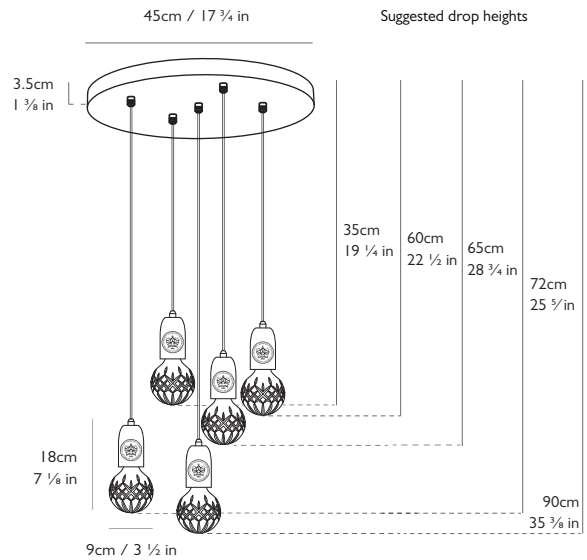

LEE BROOM

CRYSTAL BULB CHANDELIER 5 PIECE

PRODUCT DETAILS

Name

Crystal Bulb Chandelier 5 Piece

Product Code	110-130v	220-240v
Clear Crystal Bulb Brushed Brass	● CB0141	CB0041
Frosted Crystal Bulb Brushed Brass	● CB0142	CB0042
Clear Crystal Bulb Polished Chrome	● CB0145	CB0045
Frosted Crystal Bulb Polished Chrome	● CB0146	CB0046

Materials

Clear or frosted lead crystal, steel

Illumination 110-130v

10w, 2700k, 260 lumen

Bulb: E26, 2w LED, 100 lumen, 10k hrs (5x supplied)

Illumination 220-240v

10w, 2700k, 260 lumen

Bulb: E27, 2w LED, 100 lumen, 10k hrs (5x supplied)

5 x H 18cm x Dia 9cm / H 7 1/8 in x Dia 3 1/2 in

Suspension

Length: 5 x 300cm / 118 1/8 in

Adjustable cord

Fabric outer in matching finish

Ceiling Plate / Canopy

H 3.5cm x Dia 45cm / H 1 1/8 in x Dia 17 3/4 in

Round steel in satin white finish

Weight

Product (net) 7.05kg / 15.5 lb / Boxed (gross) 7.25kg / 15.9 lb

0718rev06

For more information please contact:

US & Canada Inquiries: +1 212 804 8477 - 34 Greene Street, New York, NY 10013 - sales@leebroom.com