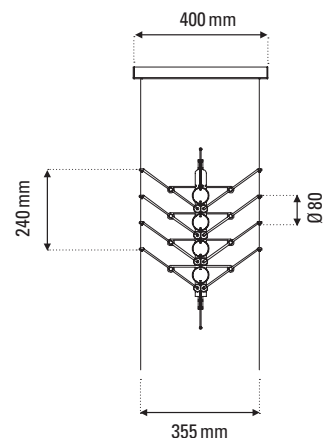

de Vantot

FICHE TECHNIQUE TECHNICAL SHEET

SUSPENSION

PENDANT LAMP

Matériaux Material	Aluminium anodisé Anodized aluminum
Poids Weight	0,4 Kg
Emballage Packaging	440 x 645 x 75 mm
IP IP	20

Tension Voltage	230V
Classe Class	1
Watt Watt	2W (8 x 0,25W)
Source Source	INTEGRATED LED 2700K
Lumens Lumens output	200lm
Driver Driver	Driver fourni (178 x 61 x 24 mm) Dimmable TRIAC 5A / 12V / 60W Driver supplied (178 x 61 x 24 mm) TRIAC dimmable 5A / 12V / 60W
Câble Wire	Longueur : 5 m Length : 5 m
Interrupteur Switch	NA
Fiches Plug	NA