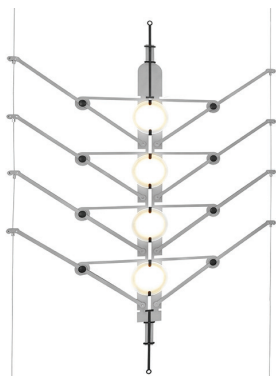

de Vantot

FICHE TECHNIQUE TECHNICAL SHEET

SUSPENSION

PENDANT LAMP

Matériaux Material	Aluminium anodisé Anodized aluminum
Poids Weight	0,4 Kg
Emballage Packaging	440 x 645 x 75 mm
IP IP	20

Tension Voltage	230V
Classe Class	1
Watt Watt	2W (8 x 0,25W)
Source Source	INTEGRATED LED 2700K
Lumens Lumens output	200lm
Driver Driver	Driver fourni (178 x 61 x 24 mm) Dimmable TRIAC 5A / 12V / 60W Driver supplied (178 x 61 x 24 mm) TRIAC dimmable 5A / 12V / 60W
Câble Wire	Longueur : 5 m Length : 5 m
Interrupteur Switch	NA
Fiches Plug	NA